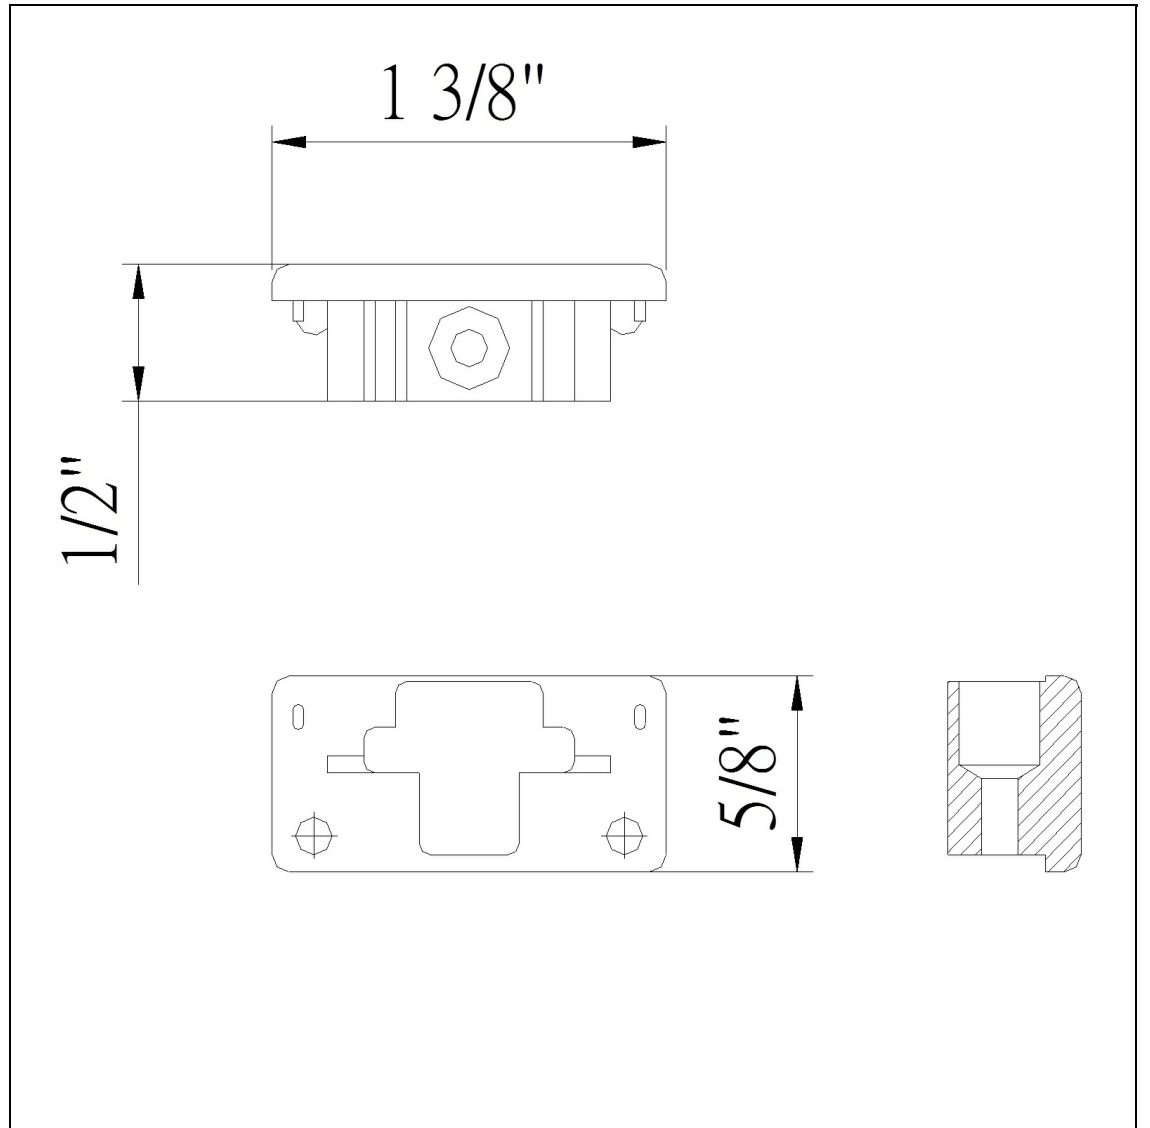

Product No. **HT-280-DB**

Description

End Cap in Dark Bronze
Durable Plastic Construction
Ships in One Carton
No Assembly Required
For Use with Cal Type Track
For Use with Cal Type Track
0.5" Height Dead End Cap in Dark Bronze

Technical Specifications

UPC	020193067284	Carton 1 Dimensions	13.50 x 10.00 x 12.50
Wattage	N/A	Carton 2 Dimensions	0.00 x 0.00 x 12.50
CRI	N/A	Package Dimensions	L: 12.50 W: 10.00 H: 13.50
Lumen	N/A		
Switch Type	Track		
Bulb Base	N/A		
Number of Lights	N/A		
Color	Dark Bronze		
Base Color	Dark Bronze		