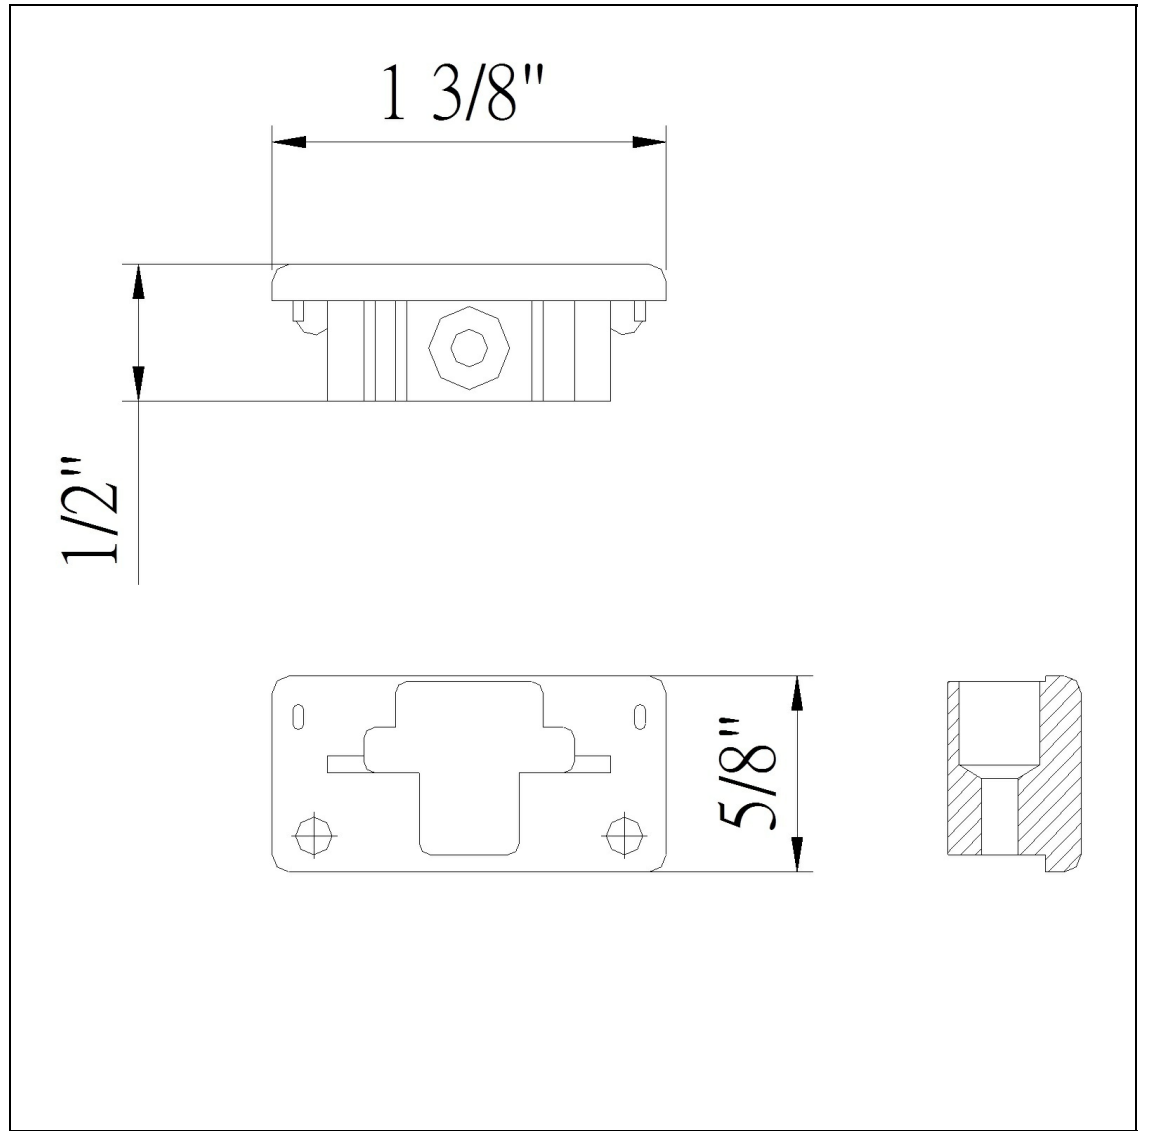

Product No. **HT-280-DB**

Description

End Cap in Dark Bronze
Durable Plastic Construction
Ships in One Carton
No Assembly Required
For Use with Cal Type Track
For Use with Cal Type Track
0.5" Height Dead End Cap in Dark Bronze

Technical Specifications

UPC	020193067284	Carton 1 Dimensions	13.50 x 10.00 x 12.50
Wattage	N/A	Carton 2 Dimensions	0.00 x 0.00 x 12.50
CRI	N/A	Package Dimensions	L: 12.50 W: 10.00 H: 13.50
Lumen	N/A		
Switch Type	Track		
Bulb Base	N/A		
Number of Lights	N/A		
Color	Dark Bronze		
Base Color	Dark Bronze		