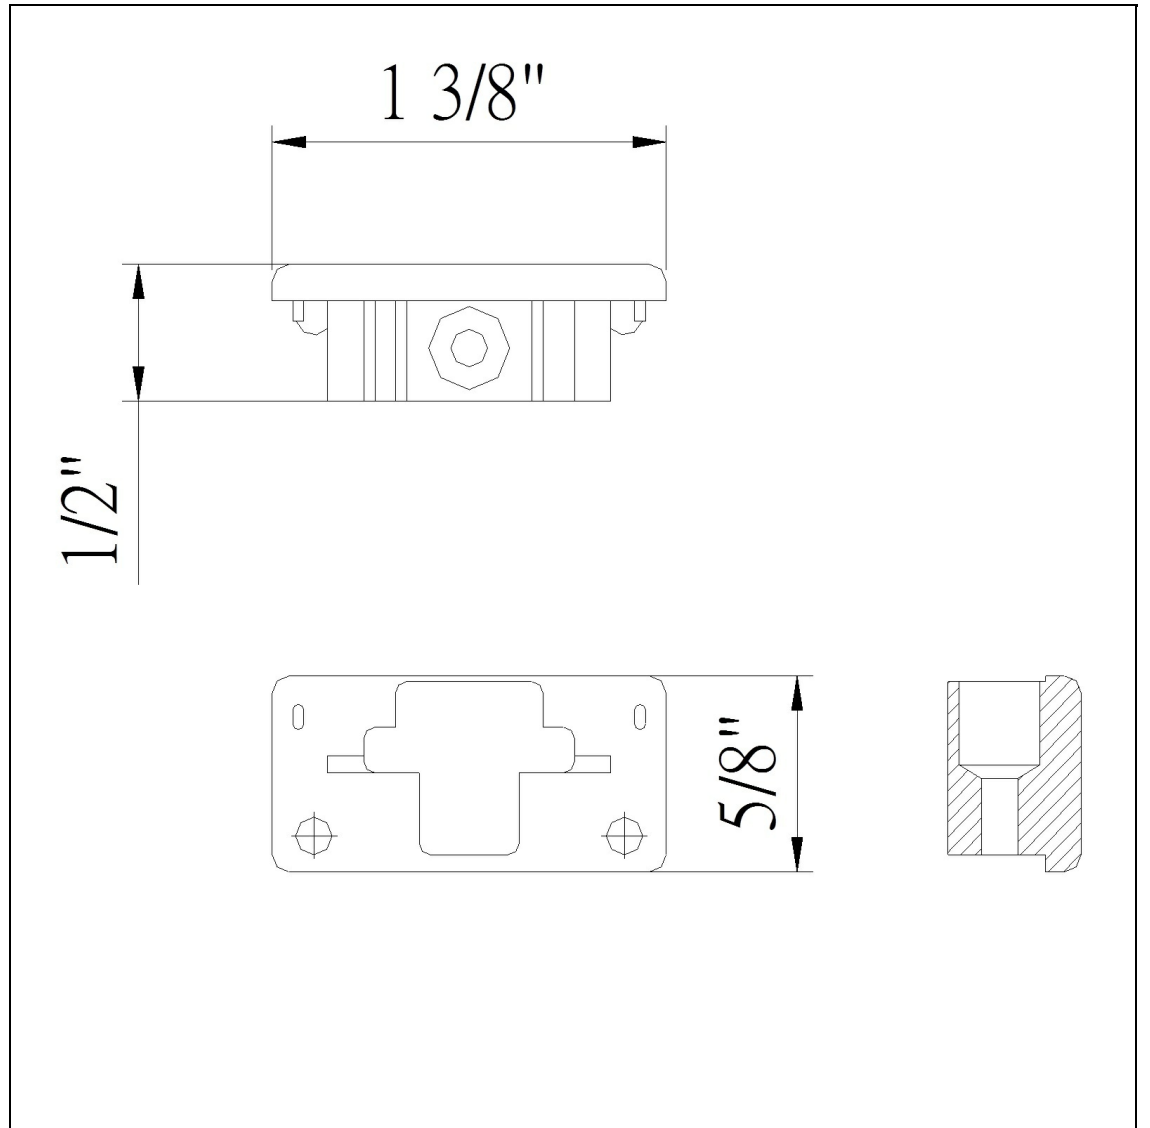

Product No. **HT-280-RU**

Description

End Cap in Rust
Durable Plastic Construction
Ships in One Carton
No Assembly Required
For Use with Cal Type Track
For Use with Cal Type Track
0.5" Height Dead End Cap in Rust

Technical Specifications

| | | | |
|-------------------------|--------------|----------------------------|----------------------------|
| UPC | 020193067284 | Carton 1 Dimensions | 13.50 x 10.00 x 12.50 |
| Wattage | N/A | Carton 2 Dimensions | 0.00 x 0.00 x 12.50 |
| CRI | N/A | Package Dimensions | L: 12.50 W: 10.00 H: 13.50 |
| Lumen | N/A | | |
| Switch Type | Track | | |
| Bulb Base | N/A | | |
| Number of Lights | N/A | | |
| Color | Rust | | |
| Base Color | Rust | | |