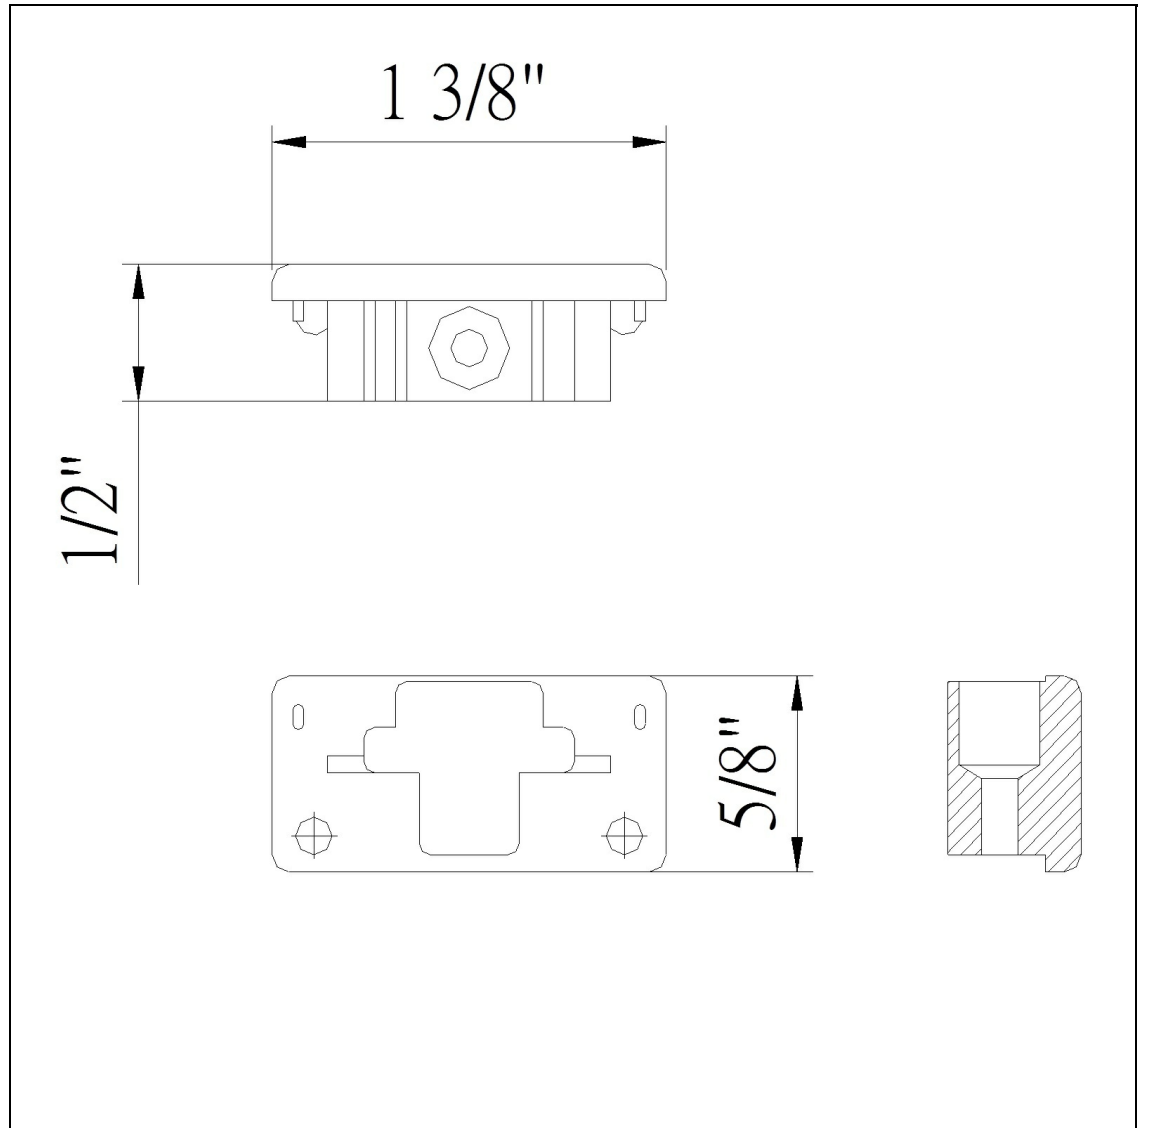

Product No. **HT-280-RU**

Description

End Cap in Rust
Durable Plastic Construction
Ships in One Carton
No Assembly Required
For Use with Cal Type Track
For Use with Cal Type Track
0.5" Height Dead End Cap in Rust

Technical Specifications

UPC	020193067284	Carton 1 Dimensions	13.50 x 10.00 x 12.50
Wattage	N/A	Carton 2 Dimensions	0.00 x 0.00 x 12.50
CRI	N/A	Package Dimensions	L: 12.50 W: 10.00 H: 13.50
Lumen	N/A		
Switch Type	Track		
Bulb Base	N/A		
Number of Lights	N/A		
Color	Rust		
Base Color	Rust		