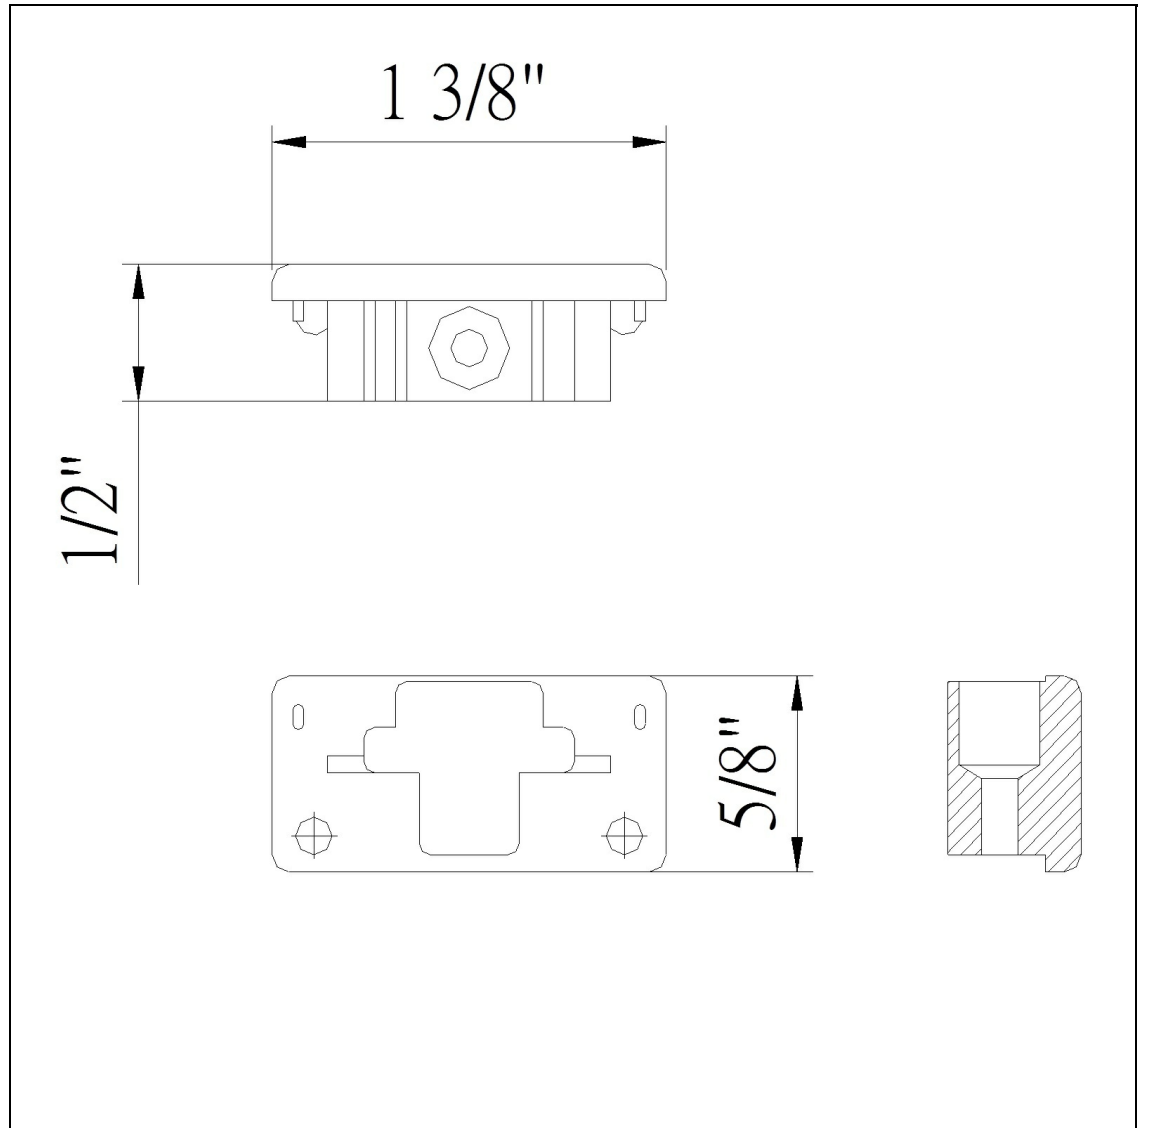

Product No. **HT-280-WH**

Description

Dead End Cap (3 Wires)
Durable Plastic Construction
Ships in One Carton
No Assembly Required
For Use with Cal Type Track
For Use with Cal Type Track
0.5" Height Dead End Cap in White

Technical Specifications

| | | | |
|-------------------------|--------------|----------------------------|----------------------------|
| UPC | 020193067284 | Carton 1 Dimensions | 13.50 x 10.00 x 12.50 |
| Wattage | N/A | Carton 2 Dimensions | 0.00 x 0.00 x 12.50 |
| CRI | N/A | Package Dimensions | L: 12.50 W: 10.00 H: 13.50 |
| Lumen | N/A | | |
| Switch Type | Track | | |
| Bulb Base | N/A | | |
| Number of Lights | N/A | | |
| Color | White | | |
| Base Color | White | | |