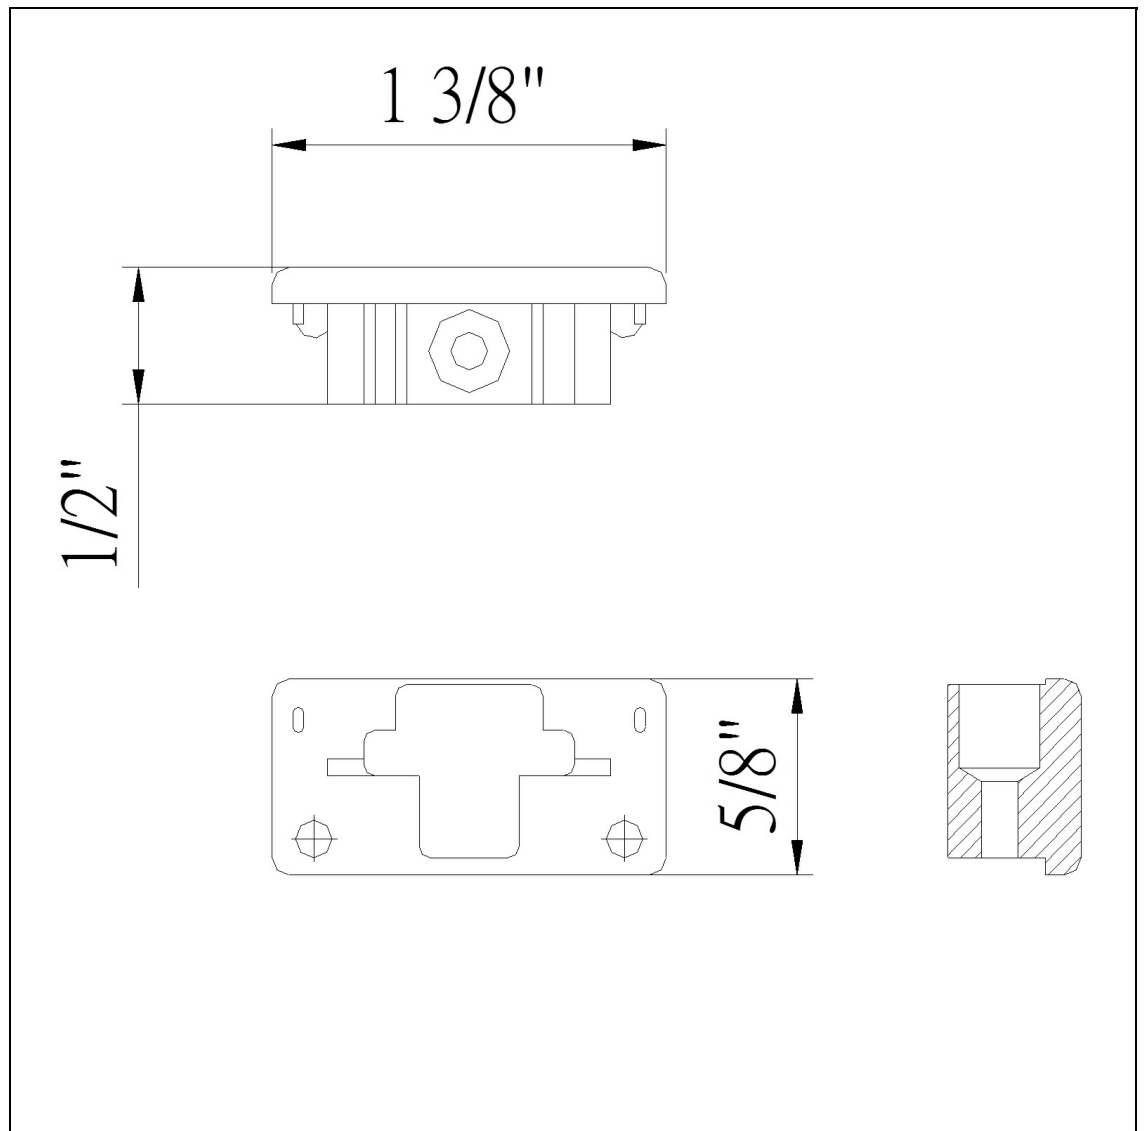

Product No. **HT-280-WH**

Description

Dead End Cap (3 Wires)
Durable Plastic Construction
Ships in One Carton
No Assembly Required
For Use with Cal Type Track
For Use with Cal Type Track
0.5" Height Dead End Cap in White

Technical Specifications

UPC	020193067284	Carton 1 Dimensions	13.50 x 10.00 x 12.50
Wattage	N/A	Carton 2 Dimensions	0.00 x 0.00 x 12.50
CRI	N/A	Package Dimensions	L: 12.50 W: 10.00 H: 13.50
Lumen	N/A		
Switch Type	Track		
Bulb Base	N/A		
Number of Lights	N/A		
Color	White		
Base Color	White		