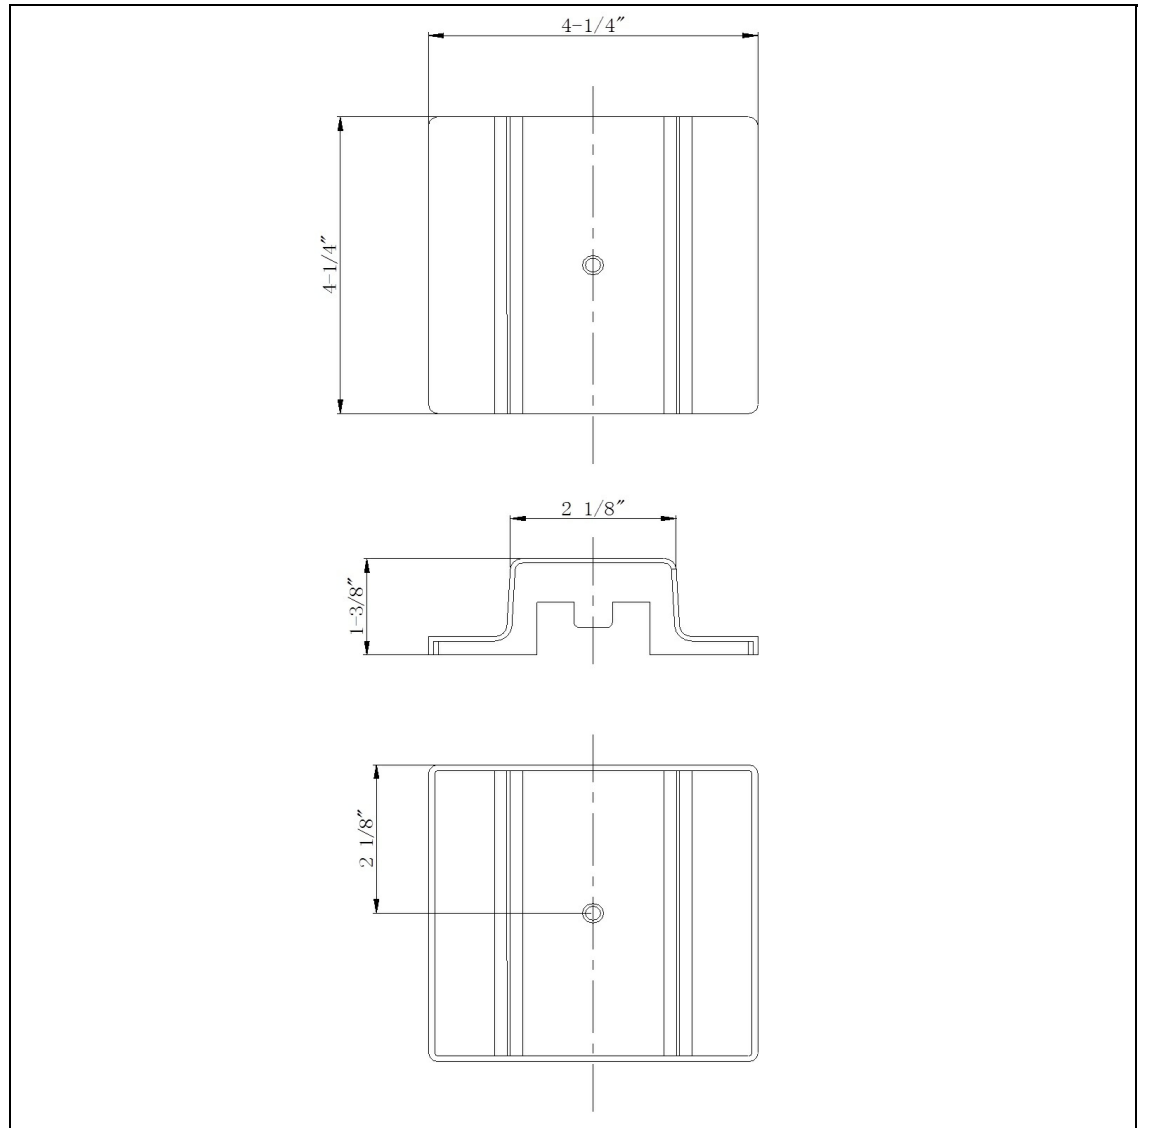

Product No. **HT-281-BK**

Description

Floating Power Canopy (3 Wires)
Durable Metal Construction
Ships in One Carton
No Assembly Required
Compatible with "H" Type Three Wire Single
Circuit Track
4"x4"
4"x4"
1.3" Height Floating Canopy in Black

Technical Specifications

UPC	020193067284	Carton 1 Dimensions	6.90 x 16.50 x 30.50
Wattage	N/A	Carton 2 Dimensions	0.00 x 0.00 x 30.50
CRI	N/A	Package Dimensions	L: 30.50 W: 16.50 H: 6.90
Lumen	N/A		
Switch Type	Track		
Bulb Base	N/A		
Number of Lights	N/A		
Color	Black		
Base Color	Black		