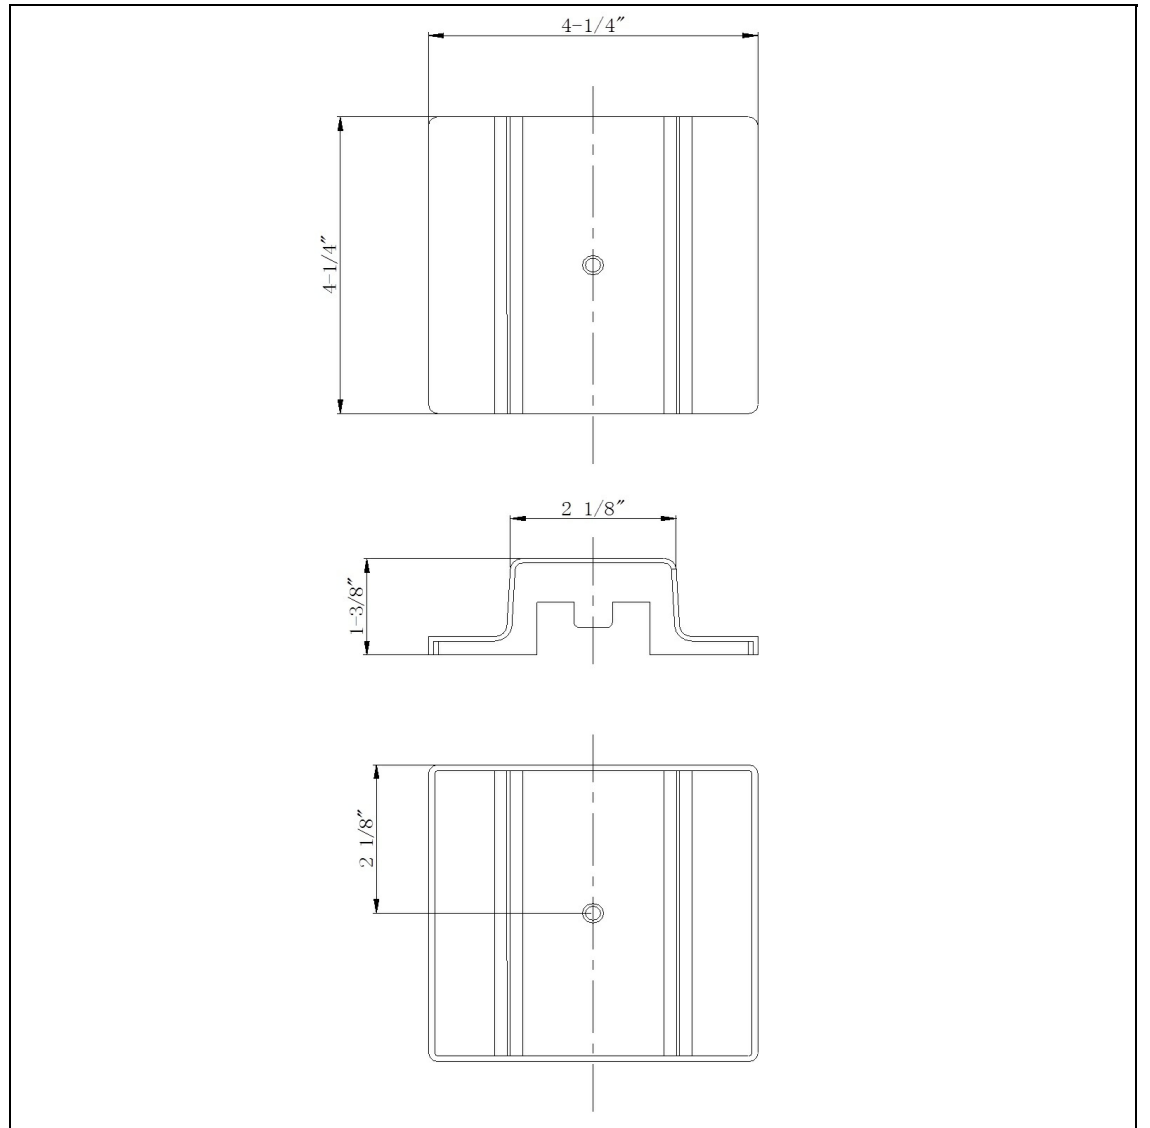

Product No. **HT-281-BS**

Description

Floating Canopy
Durable Metal Construction
Ships in One Carton
No Assembly Required
Compatible with "H" Type Three Wire Single
Circuit Track
4"x4"
4"x4"
1.3" Height Floating Canopy in Brushed Steel

Technical Specifications

UPC	020193067284	Carton 1 Dimensions	6.90 x 16.50 x 30.50
Wattage	N/A	Carton 2 Dimensions	0.00 x 0.00 x 30.50
CRI	N/A	Package Dimensions	L: 30.50 W: 16.50 H: 6.90
Lumen	N/A		
Switch Type	Track		
Bulb Base	N/A		
Number of Lights	N/A		
Color	Brushed Steel		
Base Color	Brushed Steel		