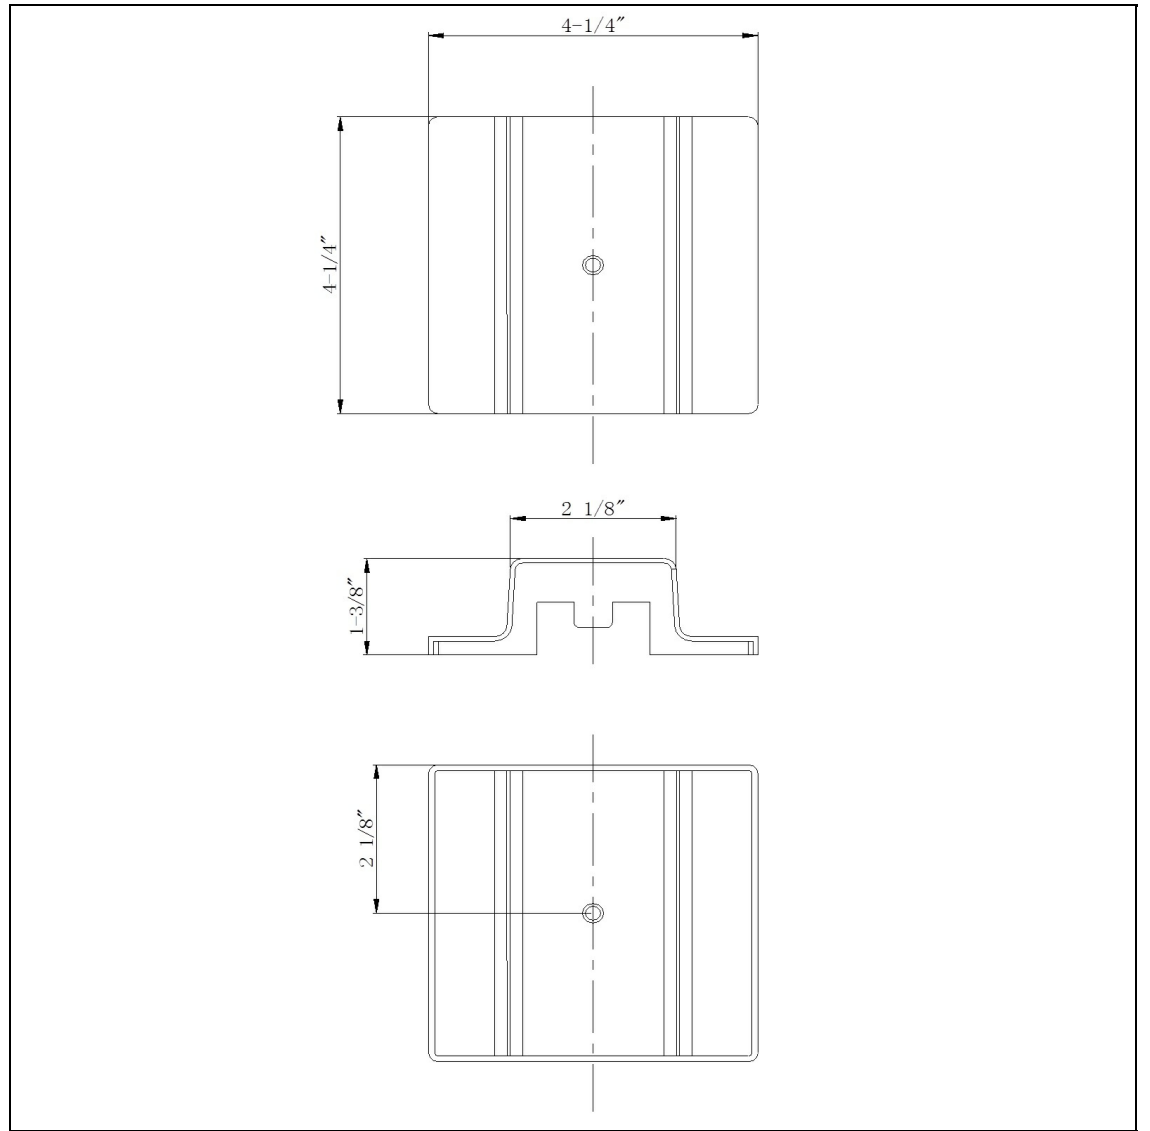

Product No. **HT-281-DB**

Description

Floating Canopy in Dark Bronze
Durable Metal Construction
Ships in One Carton
No Assembly Required
Compatible with "H" Type Three Wire Single
Circuit Track
4"x4"
4"x4"
1.3" Height Floating Canopy in Dark Bronze

Technical Specifications

UPC	020193067284	Carton 1 Dimensions	6.90 x 16.50 x 30.50
Wattage	N/A	Carton 2 Dimensions	0.00 x 0.00 x 30.50
CRI	N/A	Package Dimensions	L: 30.50 W: 16.50 H: 6.90
Lumen	N/A		
Switch Type	Track		
Bulb Base	N/A		
Number of Lights	N/A		
Color	Dark Bronze		
Base Color	Dark Bronze		