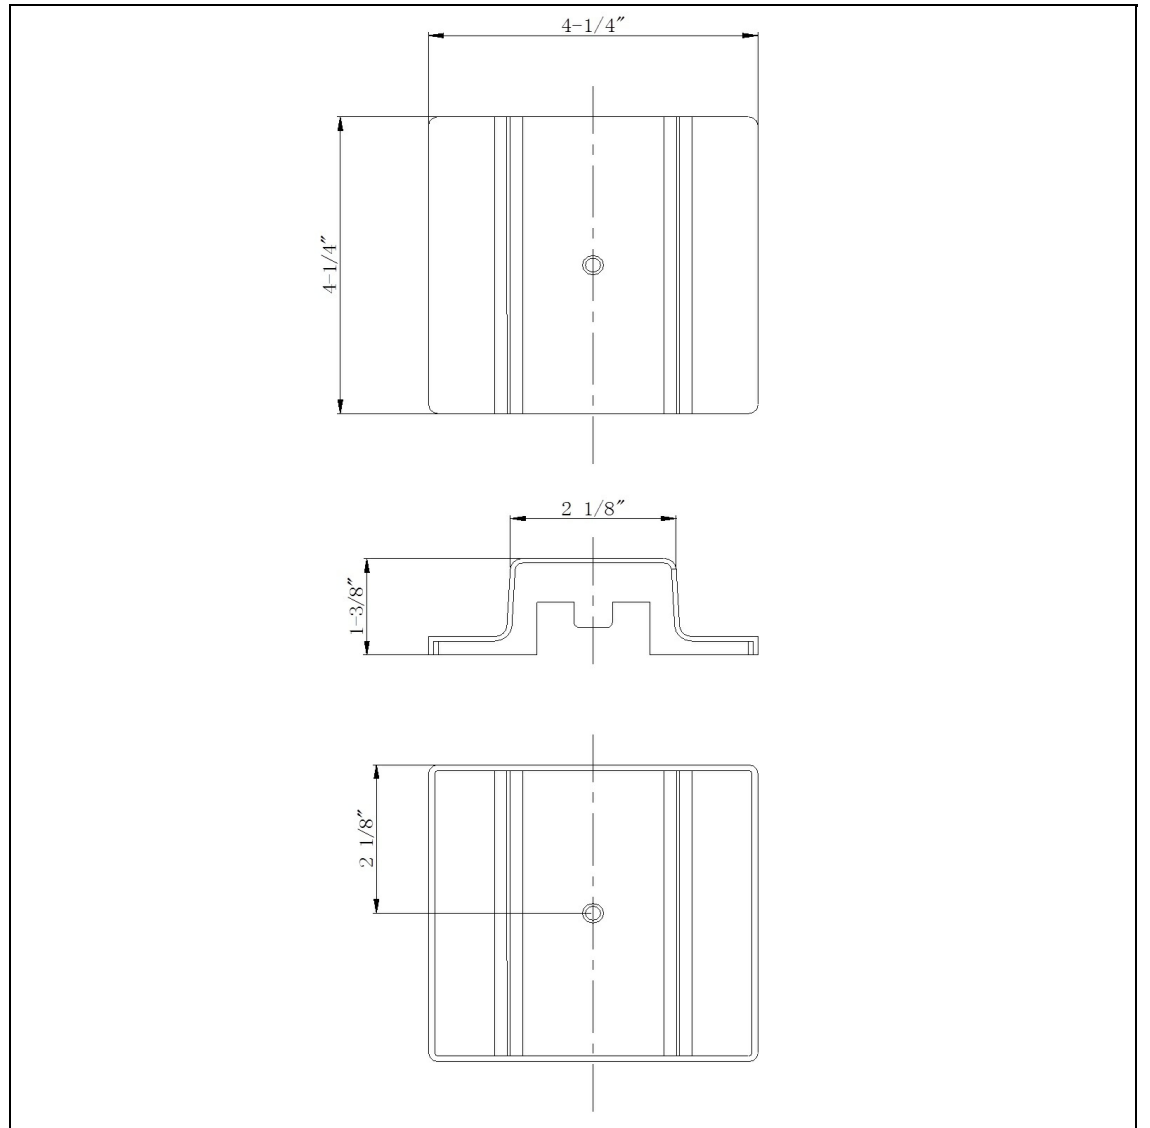

Product No. **HT-281-RU**

Description

Floating Canopy in Rust Color
Durable Metal Construction
Ships in One Carton
No Assembly Required
Compatible with "H" Type Three Wire Single
Circuit Track
4"x4"
4"x4"
1.3" Height Floating Canopy in Rust

Technical Specifications

UPC	020193067284	Carton 1 Dimensions	6.90 x 16.50 x 30.50
Wattage	N/A	Carton 2 Dimensions	0.00 x 0.00 x 30.50
CRI	N/A	Package Dimensions	L: 30.50 W: 16.50 H: 6.90
Lumen	N/A		
Switch Type	Track		
Bulb Base	N/A		
Number of Lights	N/A		
Color	Rust		
Base Color	Rust		