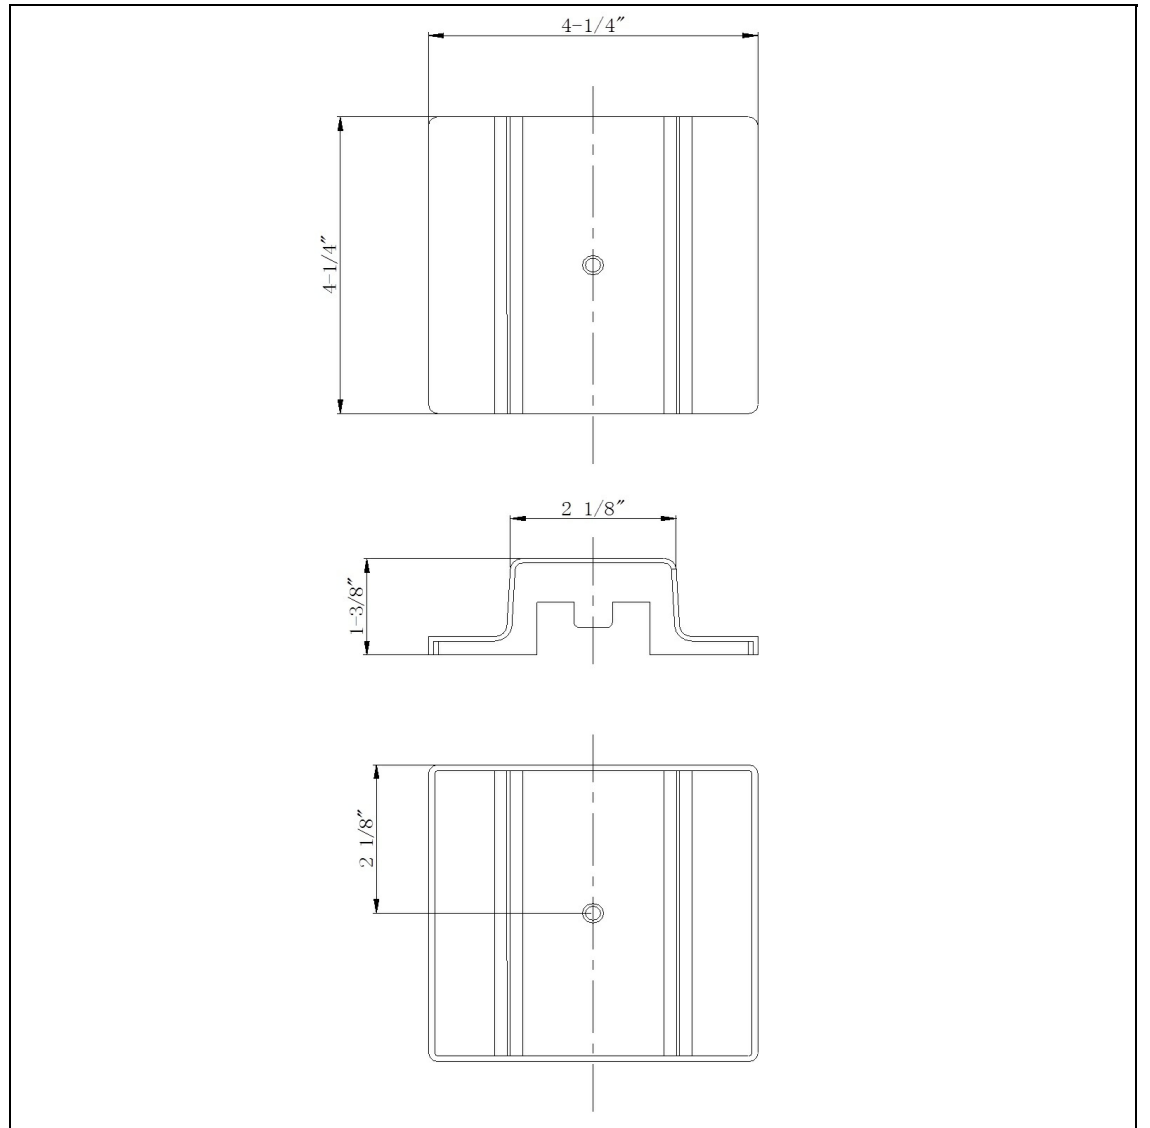

Product No. **HT-281-RU**

Description

Floating Canopy in Rust Color  
Durable Metal Construction  
Ships in One Carton  
No Assembly Required  
Compatible with "H" Type Three Wire Single  
Circuit Track  
4"x4"  
4"x4"  
1.3" Height Floating Canopy in Rust

Technical Specifications

<b>UPC</b>	020193067284	<b>Carton 1 Dimensions</b>	6.90 x 16.50 x 30.50
<b>Wattage</b>	N/A	<b>Carton 2 Dimensions</b>	0.00 x 0.00 x 30.50
<b>CRI</b>	N/A	<b>Package Dimensions</b>	L: 30.50 W: 16.50 H: 6.90
<b>Lumen</b>	N/A		
<b>Switch Type</b>	Track		
<b>Bulb Base</b>	N/A		
<b>Number of Lights</b>	N/A		
<b>Color</b>	Rust		
<b>Base Color</b>	Rust		