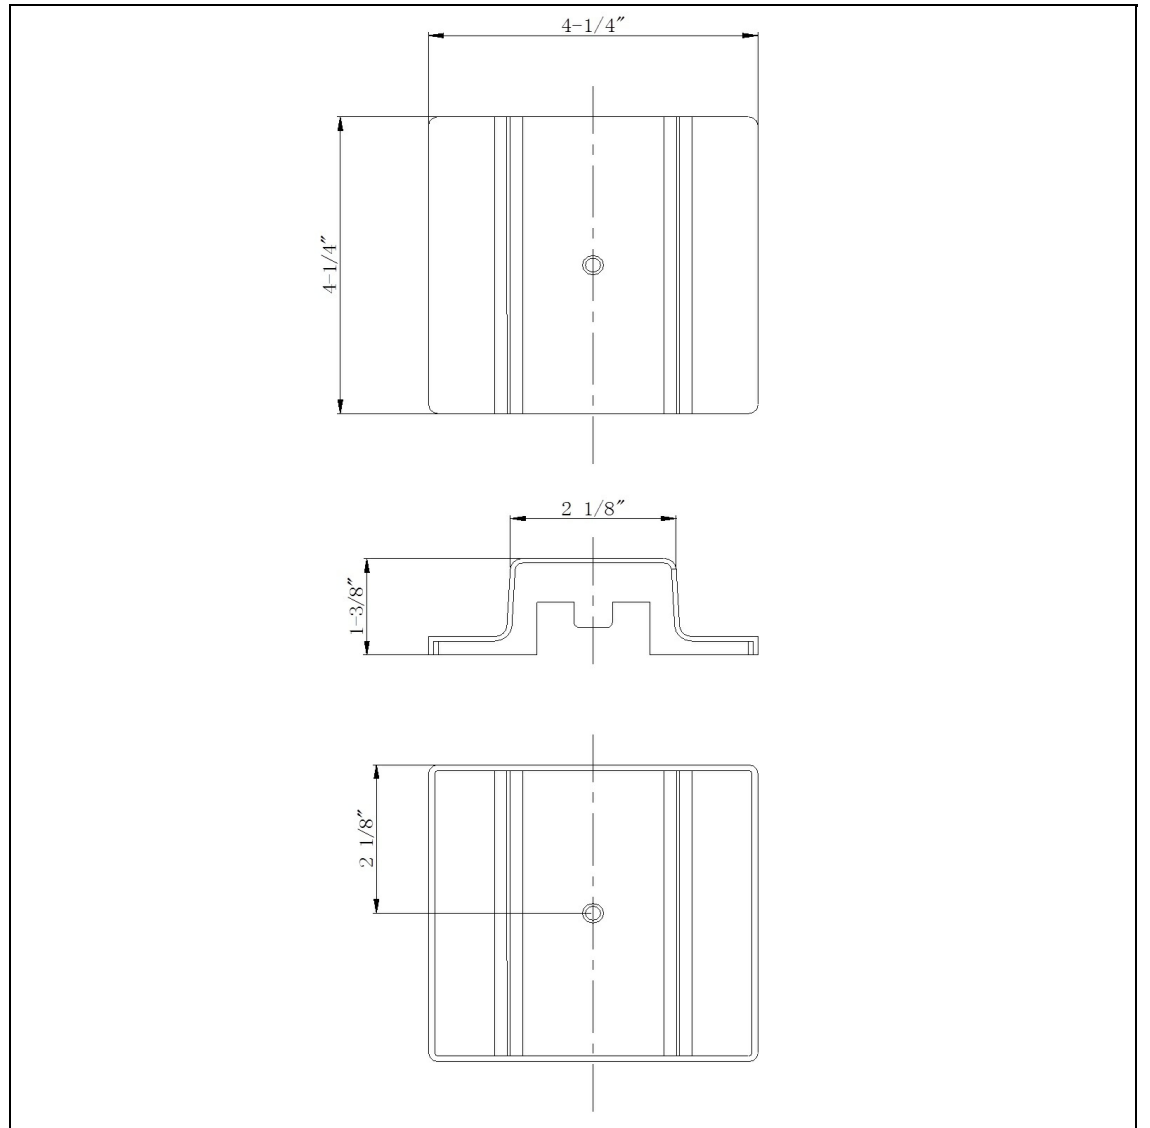

Product No. **HT-281-WH**

Description

Floating Power Canopy (3 Wires)  
Durable Metal Construction  
Ships in One Carton  
No Assembly Required  
Compatible with "H" Type Three Wire Single  
Circuit Track  
4"x4"  
4"x4"  
WILL NOT WORK WITH JT-TRACK  
1.3" Height Floating Canopy in White

Technical Specifications

<b>UPC</b>	020193067284	<b>Carton 1 Dimensions</b>	6.90 x 16.50 x 30.50
<b>Wattage</b>	N/A	<b>Carton 2 Dimensions</b>	0.00 x 0.00 x 30.50
<b>CRI</b>	N/A	<b>Package Dimensions</b>	L: 30.50 W: 16.50 H: 6.90
<b>Lumen</b>	N/A		
<b>Switch Type</b>	Track		
<b>Bulb Base</b>	N/A		
<b>Number of Lights</b>	N/A		
<b>Color</b>	White		
<b>Base Color</b>	White		