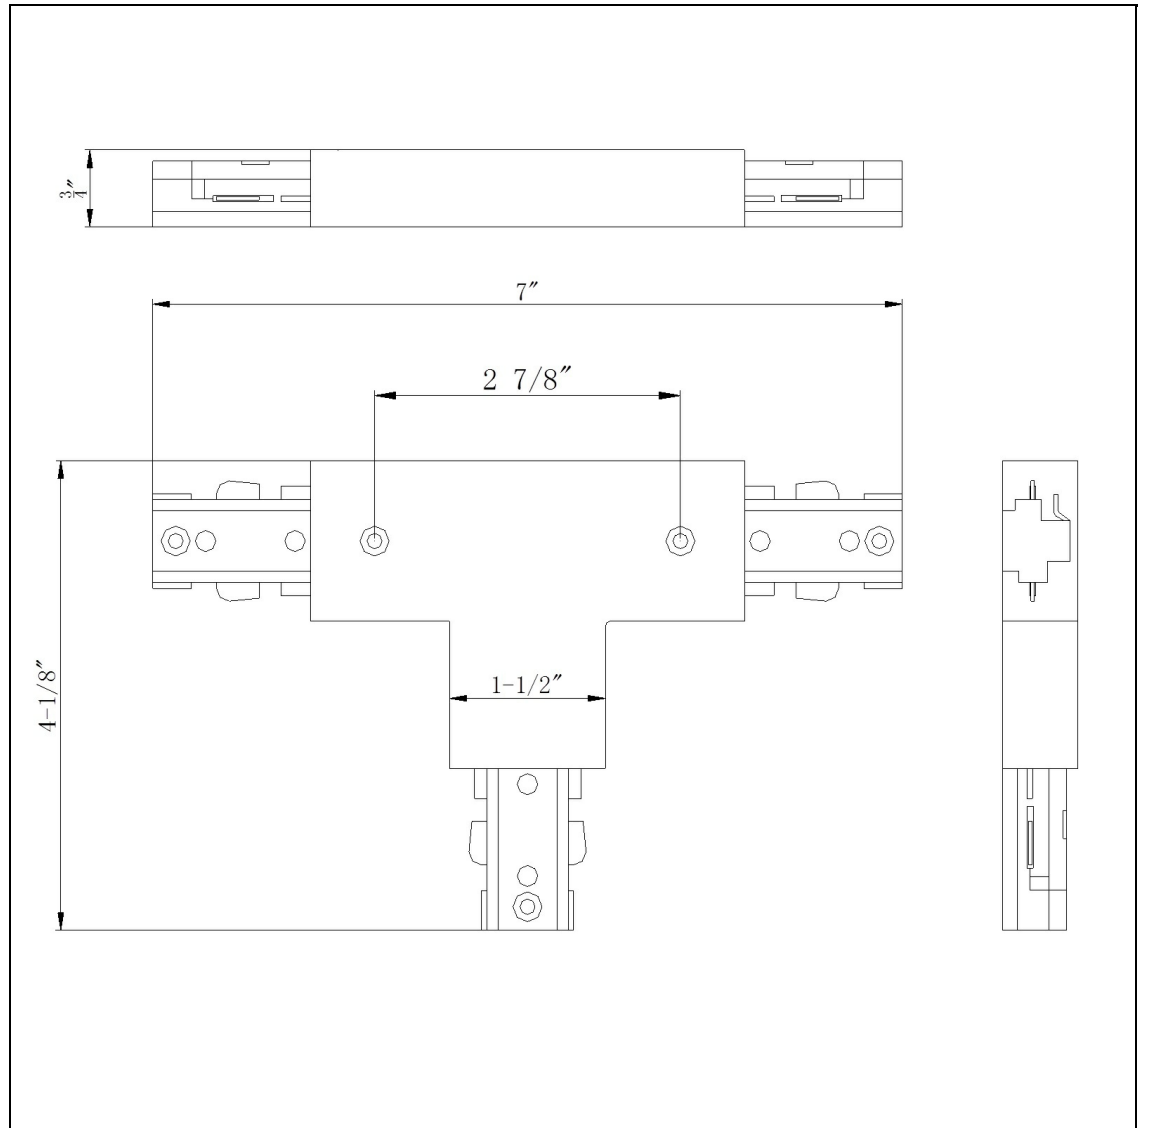

Product No. **HT-282-BS**

Description

T, Mid Point Out, Polarity On Right
Durable Plastic Construction
Ships in One Carton
No Assembly Required
Compatible with "H" Type Three Wire Single Circuit Track
"T" connector w/ power entry
"T" connector w/ power entry
0.8" Height T Connector with Right Polarity
in Brushed Steel

Technical Specifications

UPC	020193067284
Wattage	N/A
CRI	N/A
Lumen	N/A
Switch Type	Track
Bulb Base	N/A
Number of Lights	N/A
Color	Brushed Steel
Base Color	Brushed Steel

Carton 1 Dimensions	7.00 x 16.00 x 30.90
Carton 2 Dimensions	0.00 x 0.00 x 30.90
Package Dimensions	L: 30.90 W: 16.00 H: 7.00