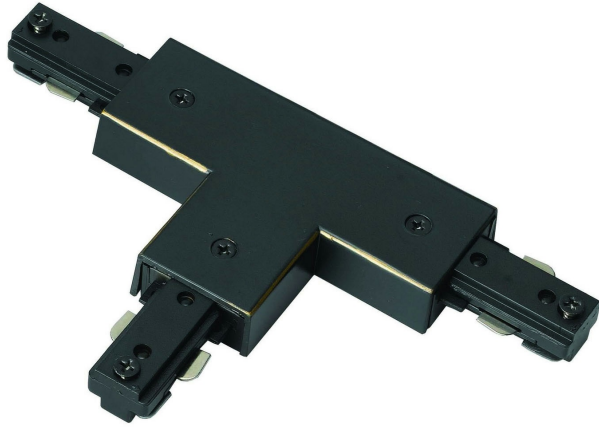

Product No. **HT-282-DB**

Description

T, Mid Point Out, Polarity On Right
Durable Plastic Construction
Ships in One Carton
No Assembly Required
Compatible with "H" Type Three Wire Single
Circuit Track
"T" connector w/ power entry
"T" connector w/ power entry
0.8" Height T Connector with Right Polarity
in Dark Bronze

Technical Specifications

UPC	020193067284	Carton 1 Dimensions	7.00 x 16.00 x 30.90
Wattage	N/A	Carton 2 Dimensions	0.00 x 0.00 x 30.90
CRI	N/A	Package Dimensions	L: 30.90 W: 16.00 H: 7.00
Lumen	N/A		
Switch Type	Track		
Bulb Base	N/A		
Number of Lights	N/A		
Color	Dark Bronze		
Base Color	Dark Bronze		