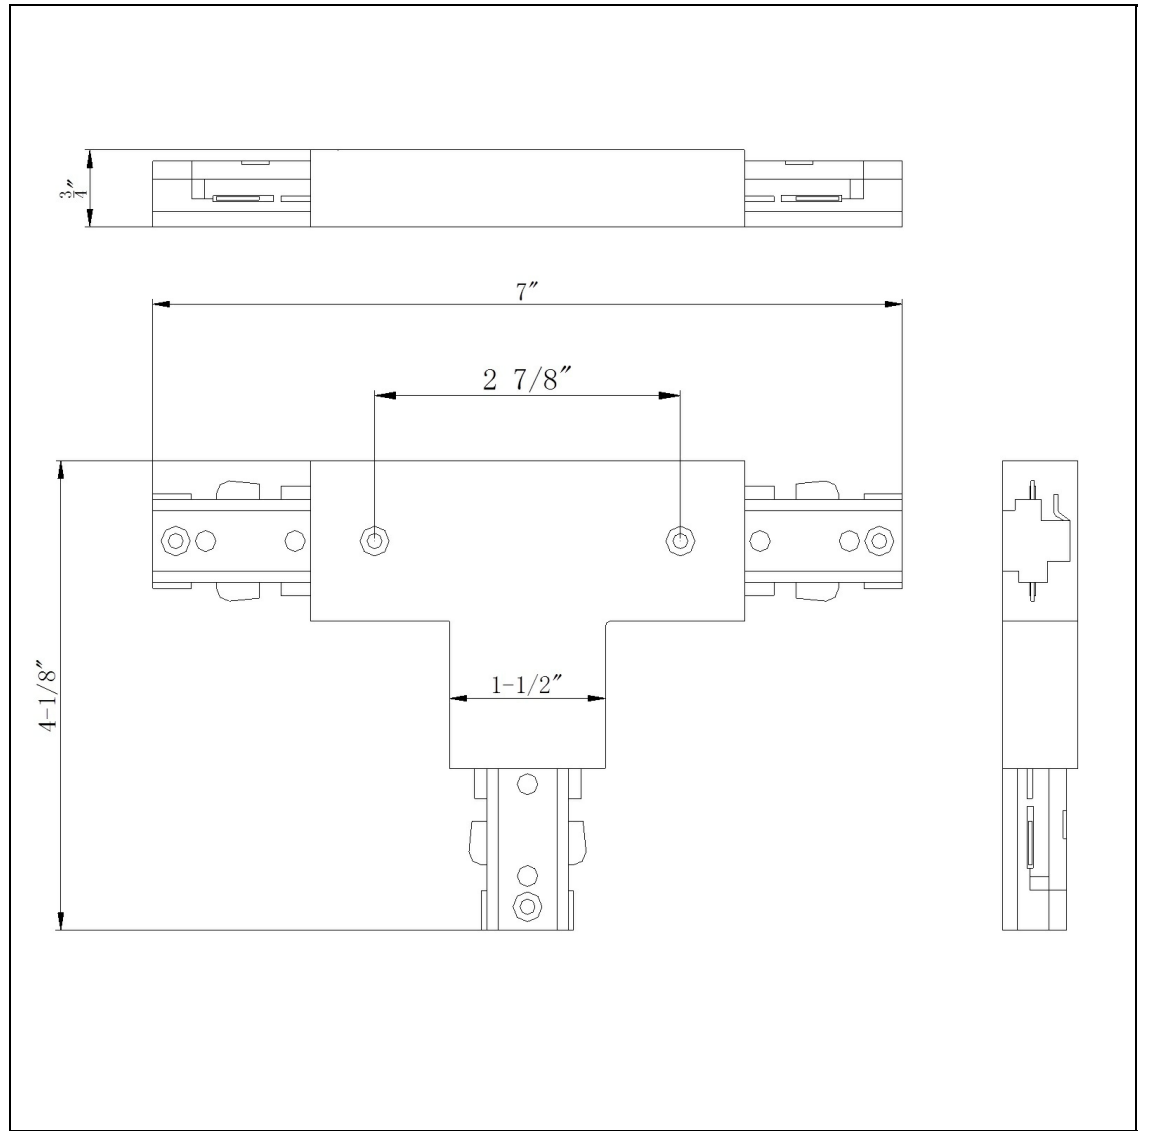

Product No. **HT-282-DB**

Description

T, Mid Point Out, Polarity On Right
Durable Plastic Construction
Ships in One Carton
No Assembly Required
Compatible with "H" Type Three Wire Single
Circuit Track
"T" connector w/ power entry
"T" connector w/ power entry
0.8" Height T Connector with Right Polarity
in Dark Bronze

Technical Specifications

UPC	020193067284	Carton 1 Dimensions	7.00 x 16.00 x 30.90
Wattage	N/A	Carton 2 Dimensions	0.00 x 0.00 x 30.90
CRI	N/A	Package Dimensions	L: 30.90 W: 16.00 H: 7.00
Lumen	N/A		
Switch Type	Track		
Bulb Base	N/A		
Number of Lights	N/A		
Color	Dark Bronze		
Base Color	Dark Bronze		