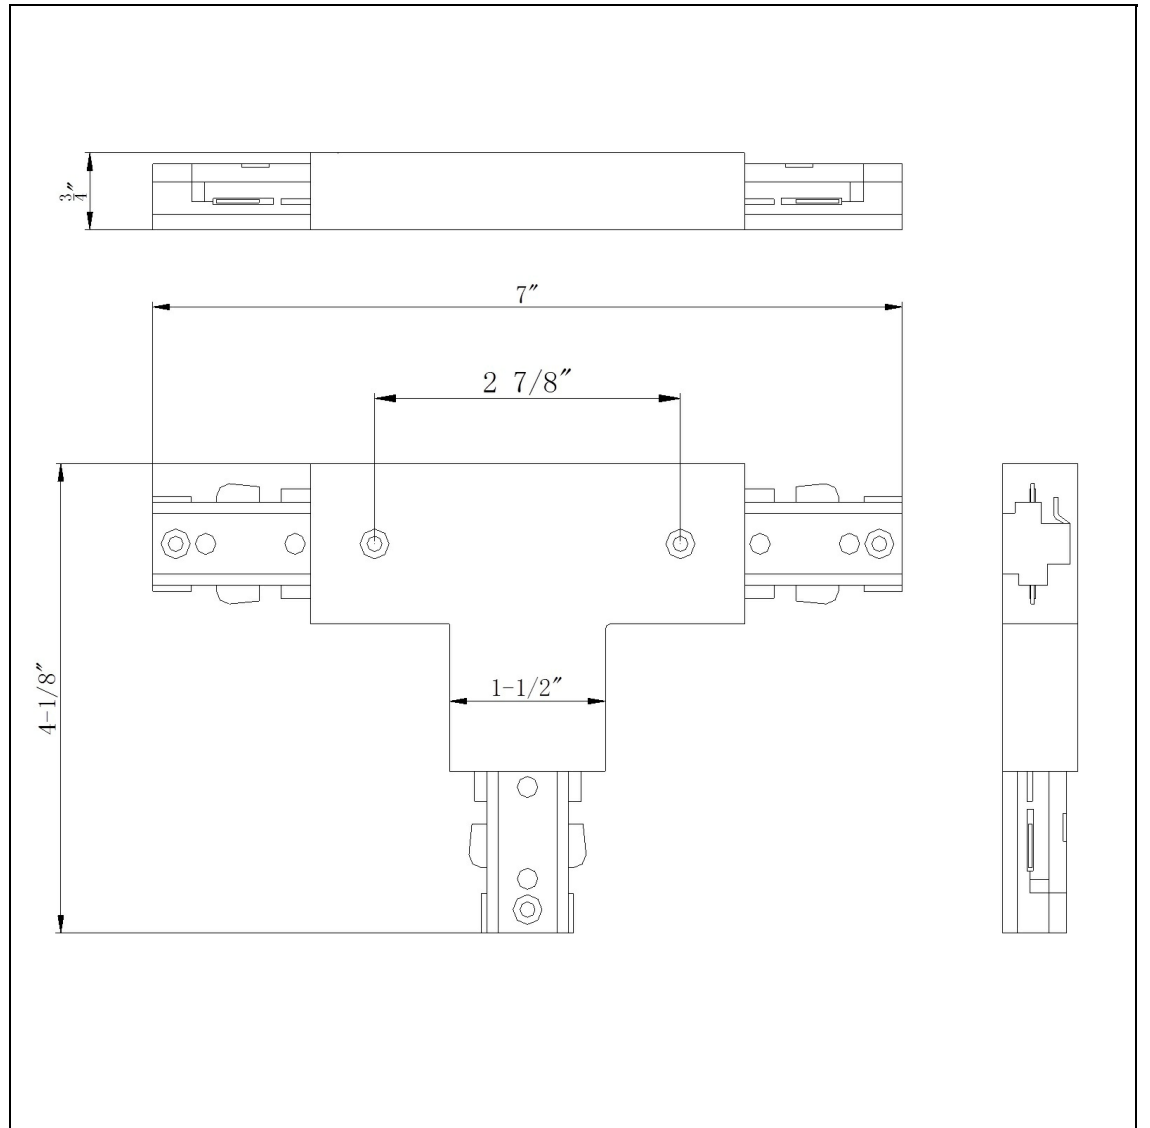

Product No. **HT-282-LEFT-BK**

Description

T, Mid Point Out, Polarity On Left
Durable Plastic Construction
Ships in One Carton
No Assembly Required
Compatible with "H" Type Three Wire Single Circuit Track
"T" connector w/ power entry
"T" connector w/ power entry
0.8" Height T Connector with Left Polarity in Black

Technical Specifications

UPC	020193067284	Carton 1 Dimensions	7.00 x 16.00 x 30.90
Wattage	N/A	Carton 2 Dimensions	0.00 x 0.00 x 30.90
CRI	N/A	Package Dimensions	L: 30.90 W: 16.00 H: 7.00
Lumen	N/A		
Switch Type	Track		
Bulb Base	N/A		
Number of Lights	N/A		
Color	Black		
Base Color	Black		