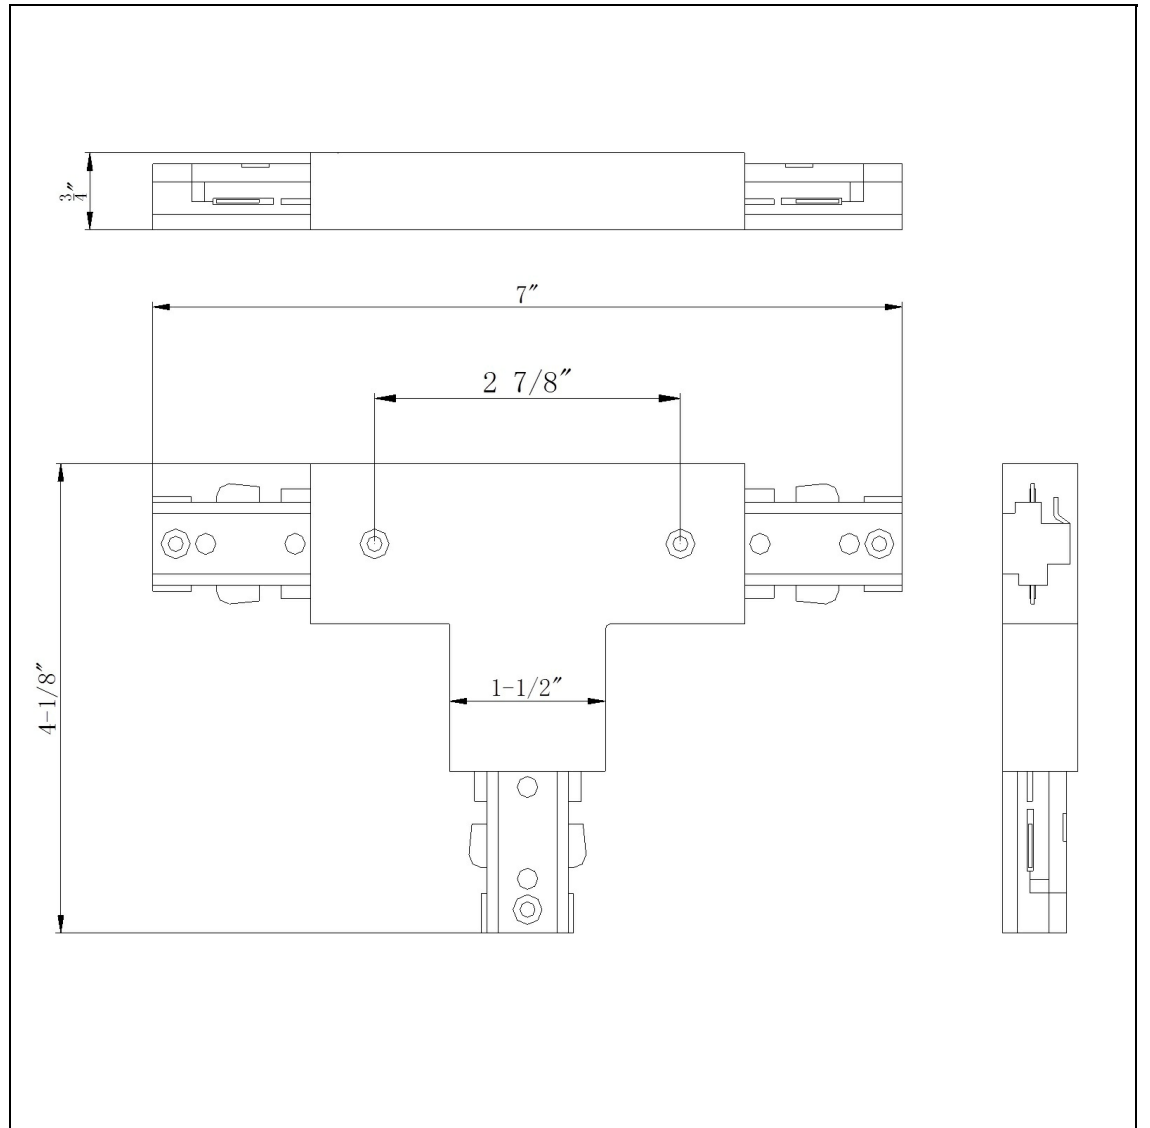

Product No. **HT-282-LEFT-BK**

Description

T, Mid Point Out, Polarity On Left
Durable Plastic Construction
Ships in One Carton
No Assembly Required
Compatible with "H" Type Three Wire Single
Circuit Track
"T" connector w/ power entry
"T" connector w/ power entry
0.8" Height T Connector with Left Polarity in
Black

Technical Specifications

UPC	020193067284	Carton 1 Dimensions	7.00 x 16.00 x 30.90
Wattage	N/A	Carton 2 Dimensions	0.00 x 0.00 x 30.90
CRI	N/A	Package Dimensions	L: 30.90 W: 16.00 H: 7.00
Lumen	N/A		
Switch Type	Track		
Bulb Base	N/A		
Number of Lights	N/A		
Color	Black		
Base Color	Black		