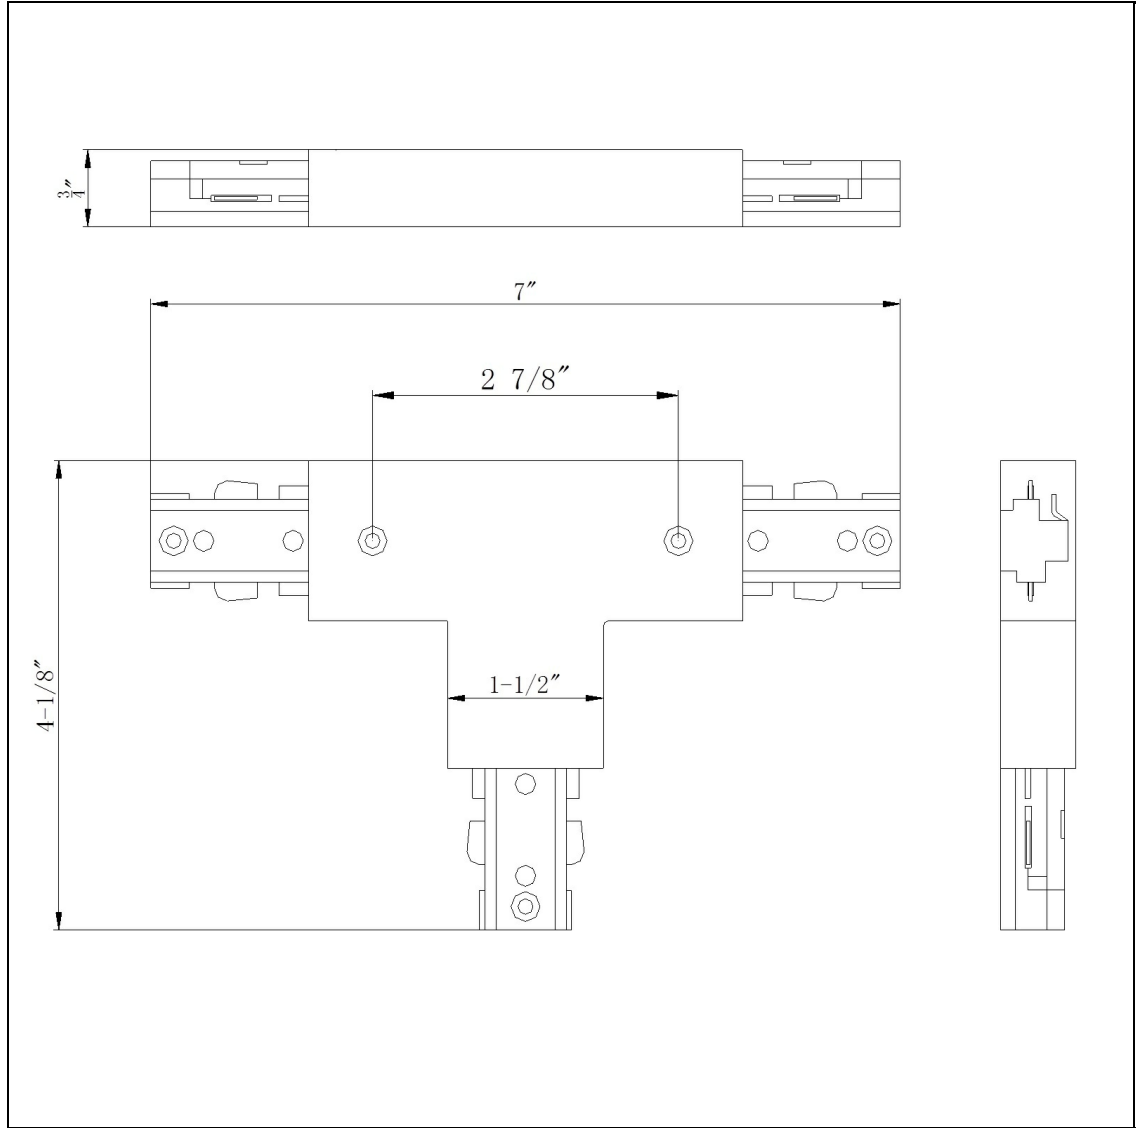

Product No. **HT-282-LEFT-BS**

Description

T, Mid Point Out, Polarity On Left
Durable Plastic Construction
Ships in One Carton
No Assembly Required
Compatible with "H" Type Three Wire Single Circuit Track
"T" connector w/ power entry
"T" connector w/ power entry
0.8" Height T Connector with Left Polarity in
Brushed Steel

Technical Specifications

UPC	020193067284	Carton 1 Dimensions	7.00 x 16.00 x 30.90
Wattage	N/A	Carton 2 Dimensions	0.00 x 0.00 x 30.90
CRI	N/A	Package Dimensions	L: 30.90 W: 16.00 H: 7.00
Lumen	N/A		
Switch Type	Track		
Bulb Base	N/A		
Number of Lights	N/A		
Color	Brushed Steel		
Base Color	Brushed Steel		