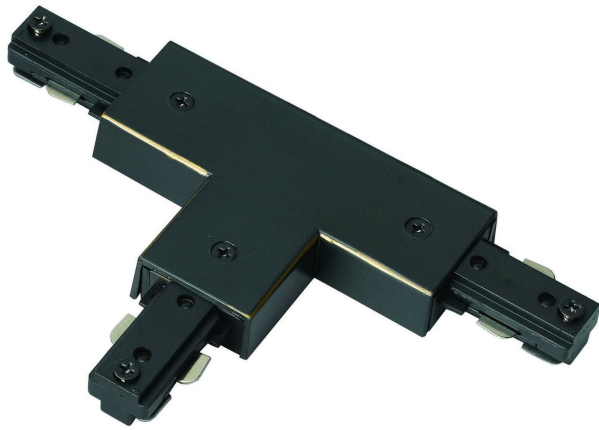

Product No. **HT-282-LEFT-DB**

Description

T, Mid Point Out, Polarity On Left
Durable Plastic Construction
Ships in One Carton
No Assembly Required
Compatible with "H" Type Three Wire Single Circuit Track
"T" connector w/ power entry
"T" connector w/ power entry
0.8" Height T Connector with Left Polarity in Dark Bronze

Technical Specifications

UPC	020193067284	Carton 1 Dimensions	7.00 x 16.00 x 30.90
Wattage	N/A	Carton 2 Dimensions	0.00 x 0.00 x 30.90
CRI	N/A	Package Dimensions	L: 30.90 W: 16.00 H: 7.00
Lumen	N/A		
Switch Type	Track		
Bulb Base	N/A		
Number of Lights	N/A		
Color	Dark Bronze		
Base Color	Dark Bronze		