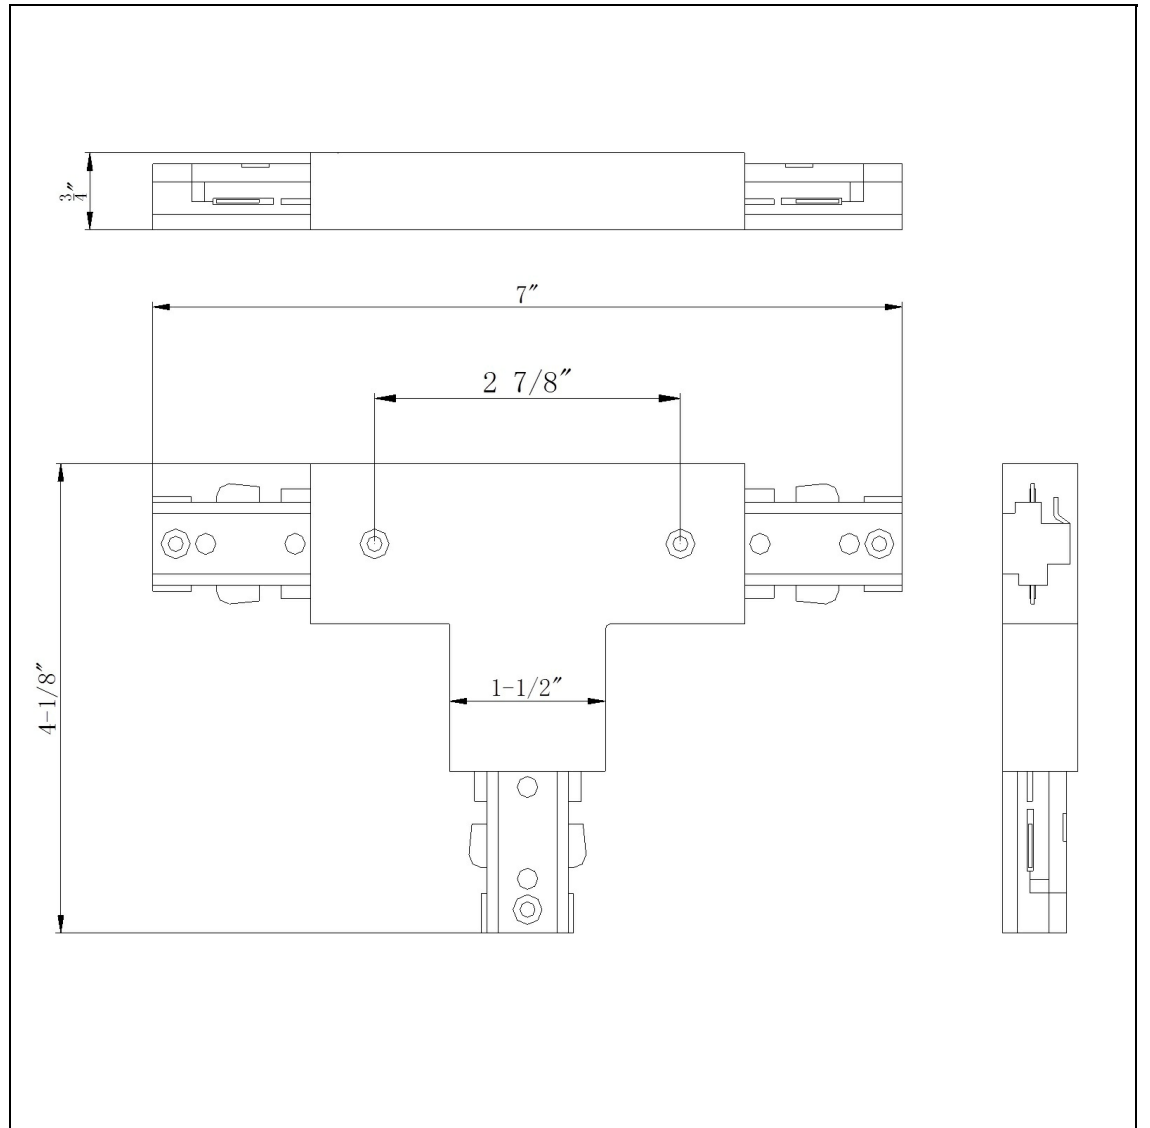

Product No. **HT-282-LEFT-DB**

Description

T, Mid Point Out, Polarity On Left
Durable Plastic Construction
Ships in One Carton
No Assembly Required
Compatible with "H" Type Three Wire Single Circuit Track
"T" connector w/ power entry
"T" connector w/ power entry
0.8" Height T Connector with Left Polarity in Dark Bronze

Technical Specifications

UPC	020193067284	Carton 1 Dimensions	7.00 x 16.00 x 30.90
Wattage	N/A	Carton 2 Dimensions	0.00 x 0.00 x 30.90
CRI	N/A	Package Dimensions	L: 30.90 W: 16.00 H: 7.00
Lumen	N/A		
Switch Type	Track		
Bulb Base	N/A		
Number of Lights	N/A		
Color	Dark Bronze		
Base Color	Dark Bronze		