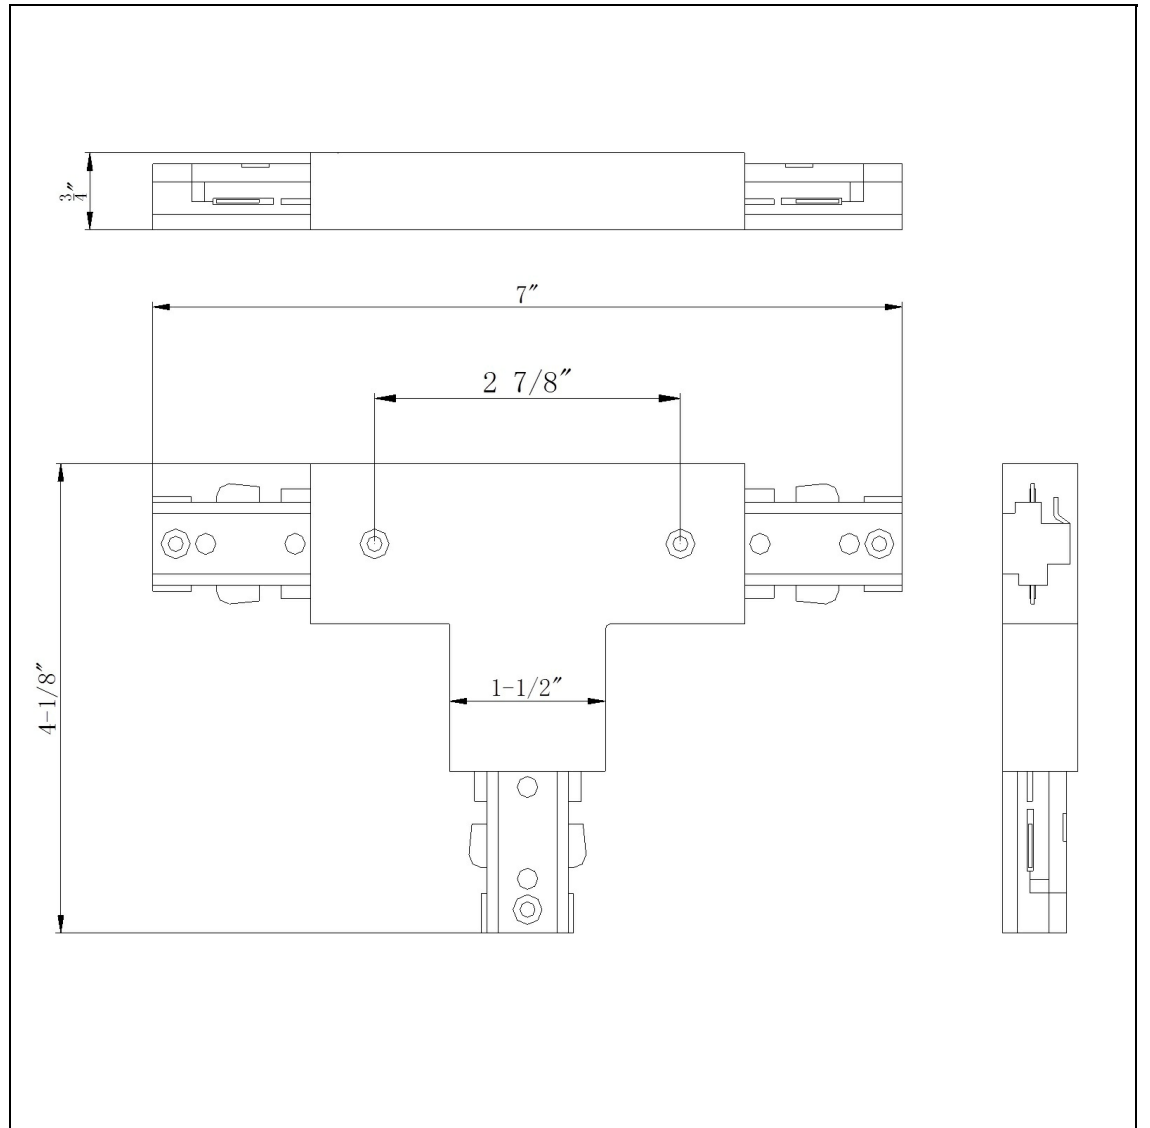

Product No. **HT-282-LEFT-RU**

Description

T, Mid Point Out, Polarity On Left
Durable Plastic Construction
Ships in One Carton
No Assembly Required
Compatible with "H" Type Three Wire Single Circuit Track
"T" connector w/ power entry
"T" connector w/ power entry
0.8" Height T Connector with Left Polarity in Rust

Technical Specifications

UPC	020193067284	Carton 1 Dimensions	7.00 x 16.00 x 30.90
Wattage	N/A	Carton 2 Dimensions	0.00 x 0.00 x 30.90
CRI	N/A	Package Dimensions	L: 30.90 W: 16.00 H: 7.00
Lumen	N/A		
Switch Type	Track		
Bulb Base	N/A		
Number of Lights	N/A		
Color	Rust		
Base Color	Rust		