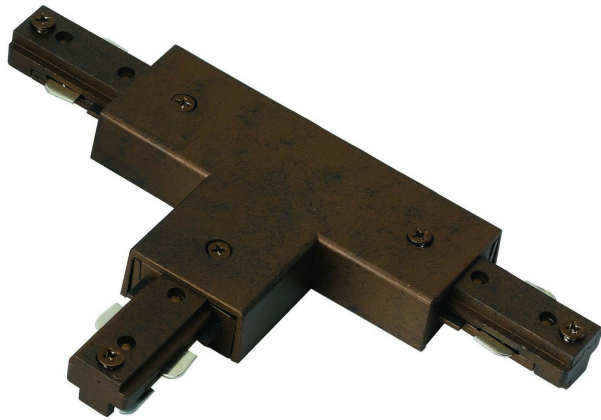

Product No. **HT-282-LEFT-RU**

Description

T, Mid Point Out, Polarity On Left
Durable Plastic Construction
Ships in One Carton
No Assembly Required
Compatible with "H" Type Three Wire Single Circuit Track
"T" connector w/ power entry
"T" connector w/ power entry
0.8" Height T Connector with Left Polarity in Rust

Technical Specifications

UPC	020193067284	Carton 1 Dimensions	7.00 x 16.00 x 30.90
Wattage	N/A	Carton 2 Dimensions	0.00 x 0.00 x 30.90
CRI	N/A	Package Dimensions	L: 30.90 W: 16.00 H: 7.00
Lumen	N/A		
Switch Type	Track		
Bulb Base	N/A		
Number of Lights	N/A		
Color	Rust		
Base Color	Rust		