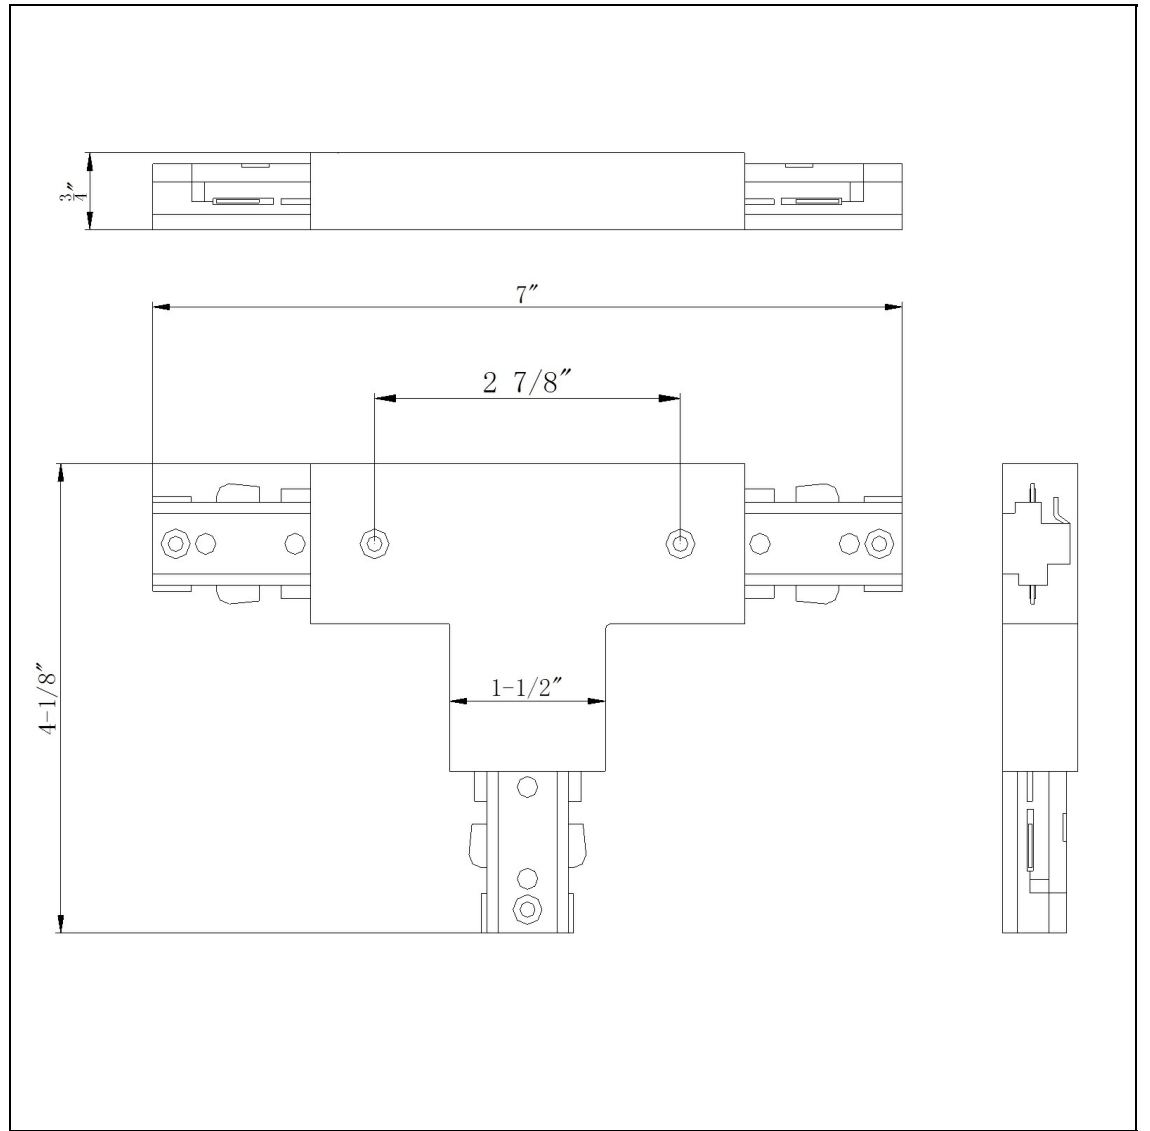

Product No. **HT-282-LEFT-WH**

Description

T, Mid Point Out, Polarity On Left
Durable Plastic Construction
Ships in One Carton
No Assembly Required
Compatible with "H" Type Three Wire Single Circuit Track
"T" connector w/ power entry
"T" connector w/ power entry
0.8" Height T Connector with Left Polarity in White

Technical Specifications

UPC	020193067284	Carton 1 Dimensions	7.00 x 16.00 x 30.90
Wattage	N/A	Carton 2 Dimensions	0.00 x 0.00 x 30.90
CRI	N/A	Package Dimensions	L: 30.90 W: 16.00 H: 7.00
Lumen	N/A		
Switch Type	Track		
Bulb Base	N/A		
Number of Lights	N/A		
Color	White		
Base Color	White		