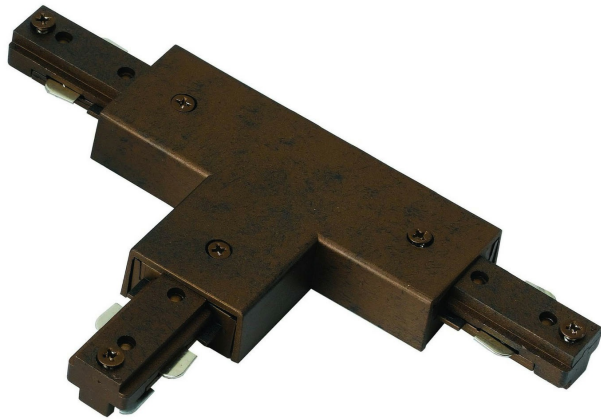

Product No. **HT-282-RU**

Description

T, Mid Point Out, Polarity On Right  
Durable Plastic Construction  
Ships in One Carton  
No Assembly Required  
Compatible with "H" Type Three Wire Single Circuit Track  
"T" connector w/ power entry  
"T" connector w/ power entry  
0.8" Height T Connector with Right Polarity in Rust

Technical Specifications

|                         |              |
|-------------------------|--------------|
| <b>UPC</b>              | 020193067284 |
| <b>Wattage</b>          | N/A          |
| <b>CRI</b>              | N/A          |
| <b>Lumen</b>            | N/A          |
| <b>Switch Type</b>      | Track        |
| <b>Bulb Base</b>        | N/A          |
| <b>Number of Lights</b> | N/A          |
| <b>Color</b>            | Rust         |
| <b>Base Color</b>       | Rust         |