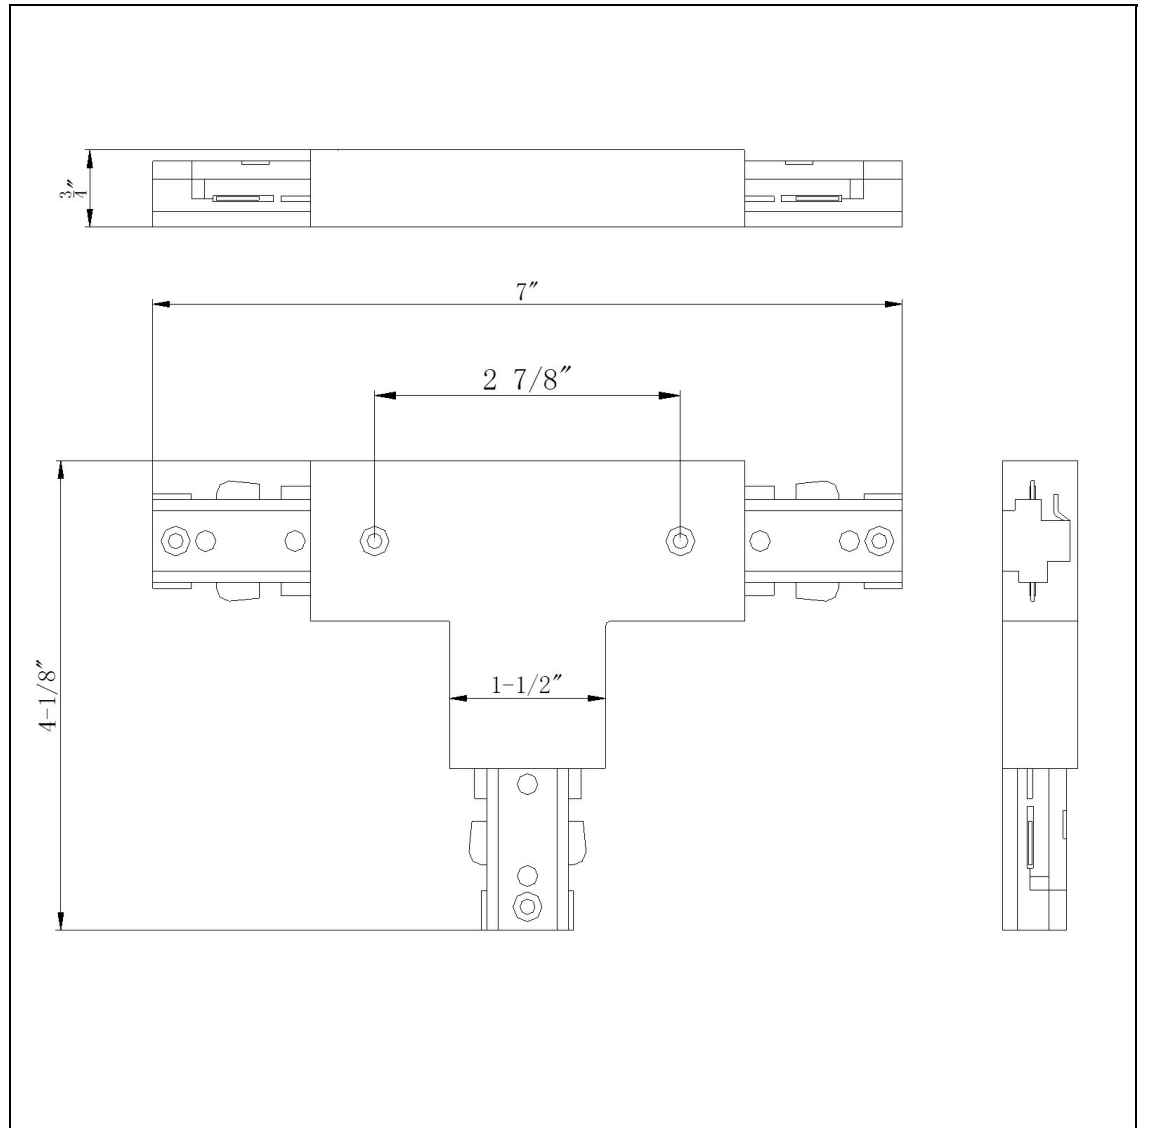

Product No. **HT-282-RU**

Description

T, Mid Point Out, Polarity On Right  
Durable Plastic Construction  
Ships in One Carton  
No Assembly Required  
Compatible with "H" Type Three Wire Single Circuit Track  
"T" connector w/ power entry  
"T" connector w/ power entry  
0.8" Height T Connector with Right Polarity in Rust

Technical Specifications

|                         |              |
|-------------------------|--------------|
| <b>UPC</b>              | 020193067284 |
| <b>Wattage</b>          | N/A          |
| <b>CRI</b>              | N/A          |
| <b>Lumen</b>            | N/A          |
| <b>Switch Type</b>      | Track        |
| <b>Bulb Base</b>        | N/A          |
| <b>Number of Lights</b> | N/A          |
| <b>Color</b>            | Rust         |
| <b>Base Color</b>       | Rust         |

|                            |                           |
|----------------------------|---------------------------|
| <b>Carton 1 Dimensions</b> | 7.00 x 16.00 x 30.90      |
| <b>Carton 2 Dimensions</b> | 0.00 x 0.00 x 30.90       |
| <b>Package Dimensions</b>  | L: 30.90 W: 16.00 H: 7.00 |