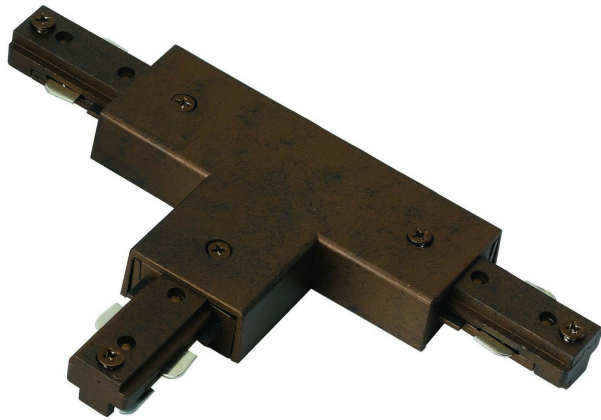

Product No. **HT-282-RU**

Description

T, Mid Point Out, Polarity On Right
Durable Plastic Construction
Ships in One Carton
No Assembly Required
Compatible with "H" Type Three Wire Single Circuit Track
"T" connector w/ power entry
"T" connector w/ power entry
0.8" Height T Connector with Right Polarity in Rust

Technical Specifications

UPC	020193067284
Wattage	N/A
CRI	N/A
Lumen	N/A
Switch Type	Track
Bulb Base	N/A
Number of Lights	N/A
Color	Rust
Base Color	Rust

Carton 1 Dimensions	7.00 x 16.00 x 30.90
Carton 2 Dimensions	0.00 x 0.00 x 30.90
Package Dimensions	L: 30.90 W: 16.00 H: 7.00