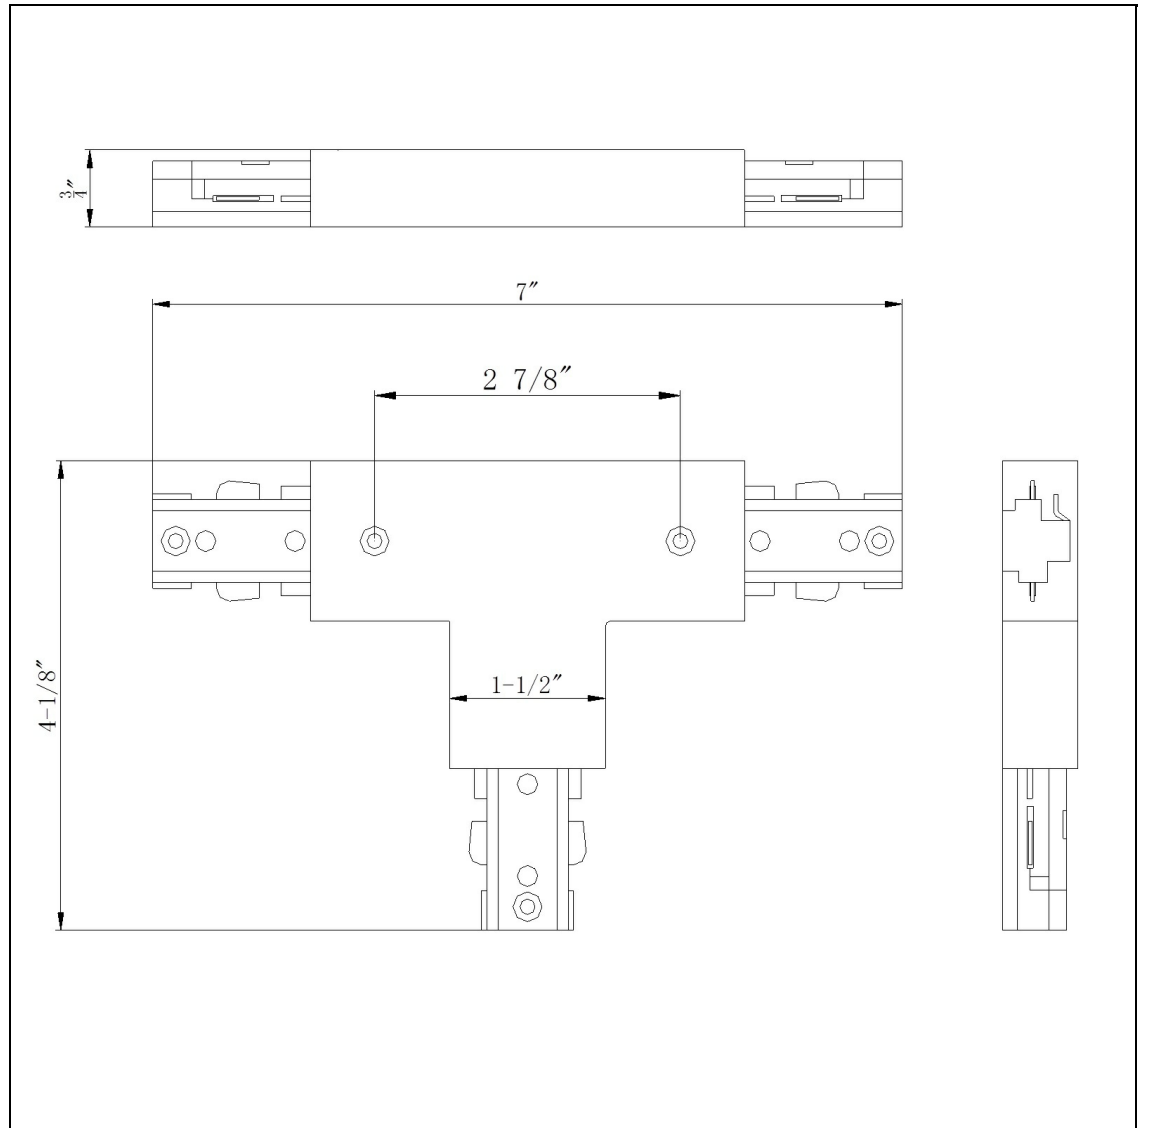

Product No. **HT-282-RU**

Description

T, Mid Point Out, Polarity On Right
Durable Plastic Construction
Ships in One Carton
No Assembly Required
Compatible with "H" Type Three Wire Single Circuit Track
"T" connector w/ power entry
"T" connector w/ power entry
0.8" Height T Connector with Right Polarity in Rust

Technical Specifications

UPC	020193067284
Wattage	N/A
CRI	N/A
Lumen	N/A
Switch Type	Track
Bulb Base	N/A
Number of Lights	N/A
Color	Rust
Base Color	Rust

Carton 1 Dimensions	7.00 x 16.00 x 30.90
Carton 2 Dimensions	0.00 x 0.00 x 30.90
Package Dimensions	L: 30.90 W: 16.00 H: 7.00