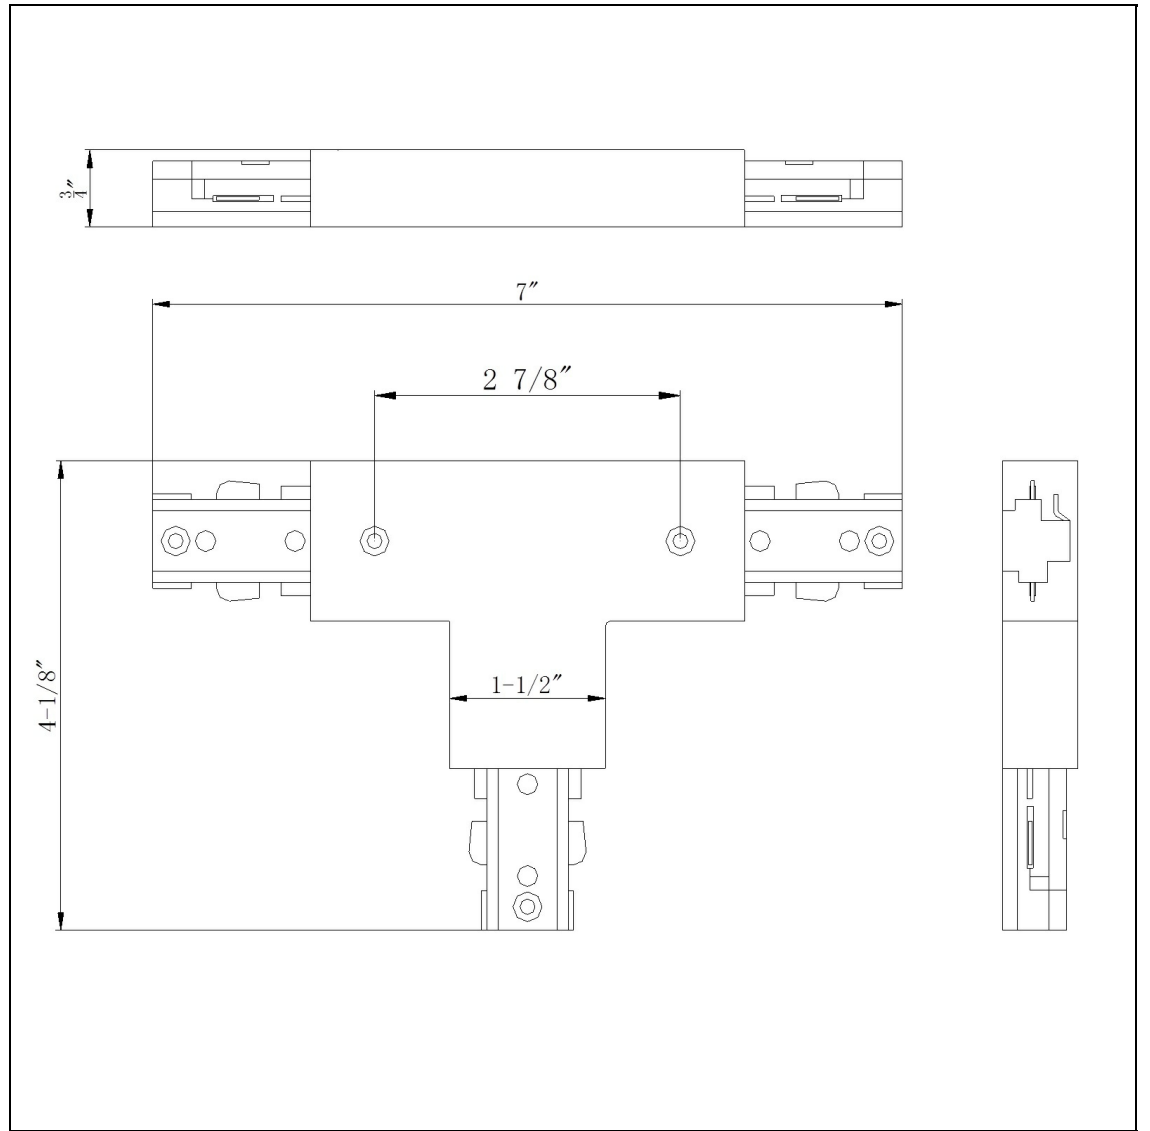

Product No. **HT-282-WH**

Description

T, Mid Point Out, Polarity On Right
Durable Plastic Construction
Ships in One Carton
No Assembly Required
Compatible with "H" Type Three Wire Single Circuit Track
"T" connector w/ power entry
"T" connector w/ power entry
0.8" Height T Connector with Right Polarity in White

Technical Specifications

UPC	020193067284	Carton 1 Dimensions	7.00 x 16.00 x 30.90
Wattage	N/A	Carton 2 Dimensions	0.00 x 0.00 x 30.90
CRI	N/A	Package Dimensions	L: 30.90 W: 16.00 H: 7.00
Lumen	N/A		
Switch Type	Track		
Bulb Base	N/A		
Number of Lights	N/A		
Color	White		
Base Color	White		