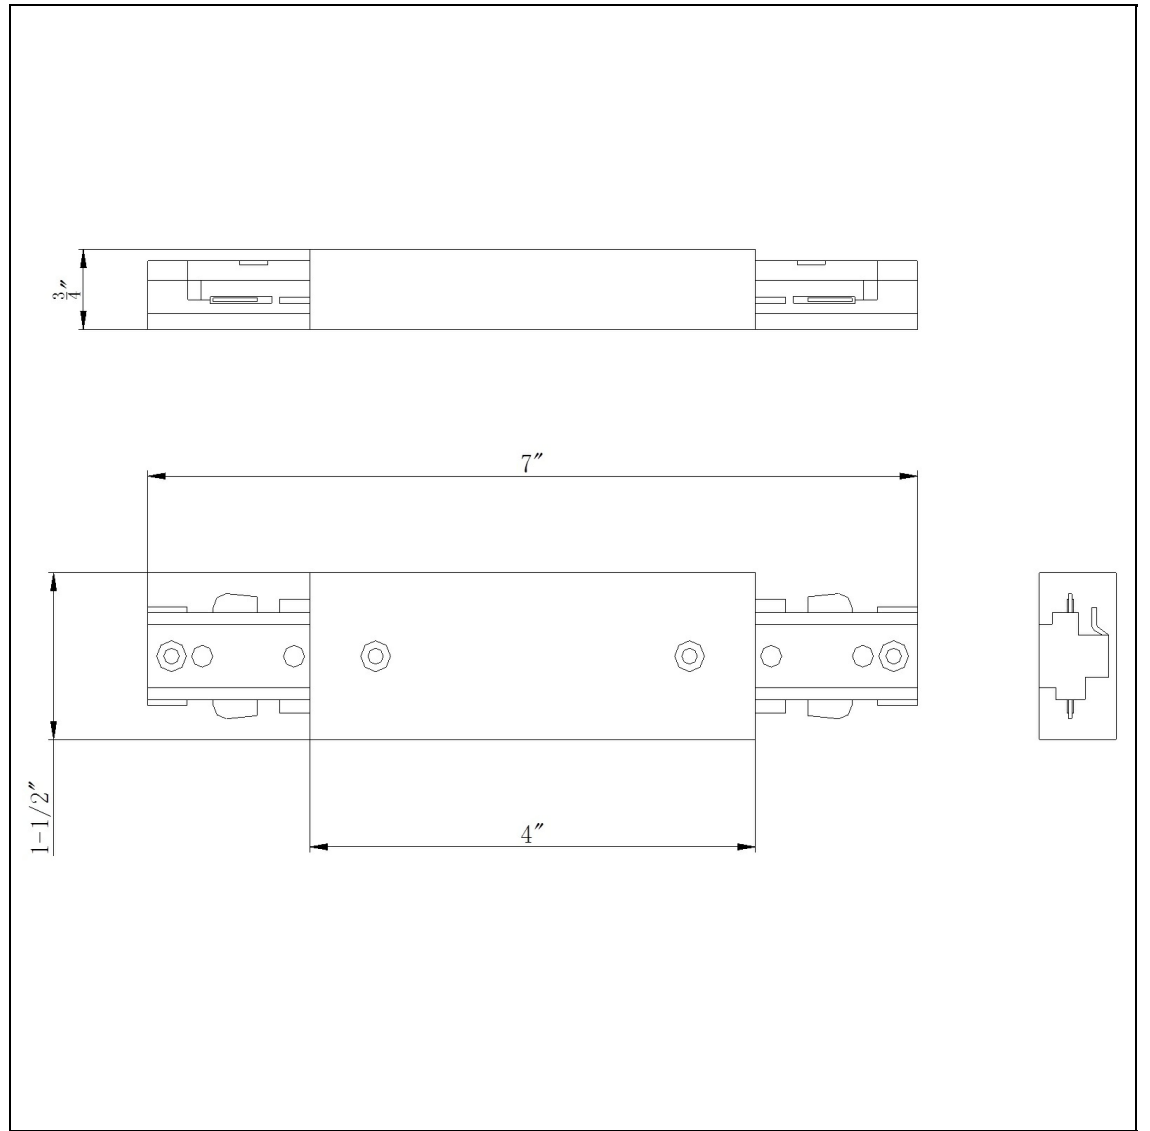

Product No. **HT-283-BK**

Description

Straight Connector (3 Wires)
Durable Plastic Construction
Ships in One Carton
No Assembly Required
Compatible with "H" Type Three Wire Single
Circuit Track
Power entry
Power entry
0.8" Height Straight Connector in Black

Technical Specifications

| | |
|-------------------------|--------------|
| UPC | 020193067284 |
| Wattage | N/A |
| CRI | N/A |
| Lumen | N/A |
| Switch Type | Track |
| Bulb Base | N/A |
| Number of Lights | N/A |
| Color | Black |
| Base Color | Black |

| | |
|----------------------------|---------------------------|
| Carton 1 Dimensions | 7.10 x 15.90 x 30.60 |
| Carton 2 Dimensions | 0.00 x 0.00 x 30.60 |
| Package Dimensions | L: 30.60 W: 15.90 H: 7.10 |