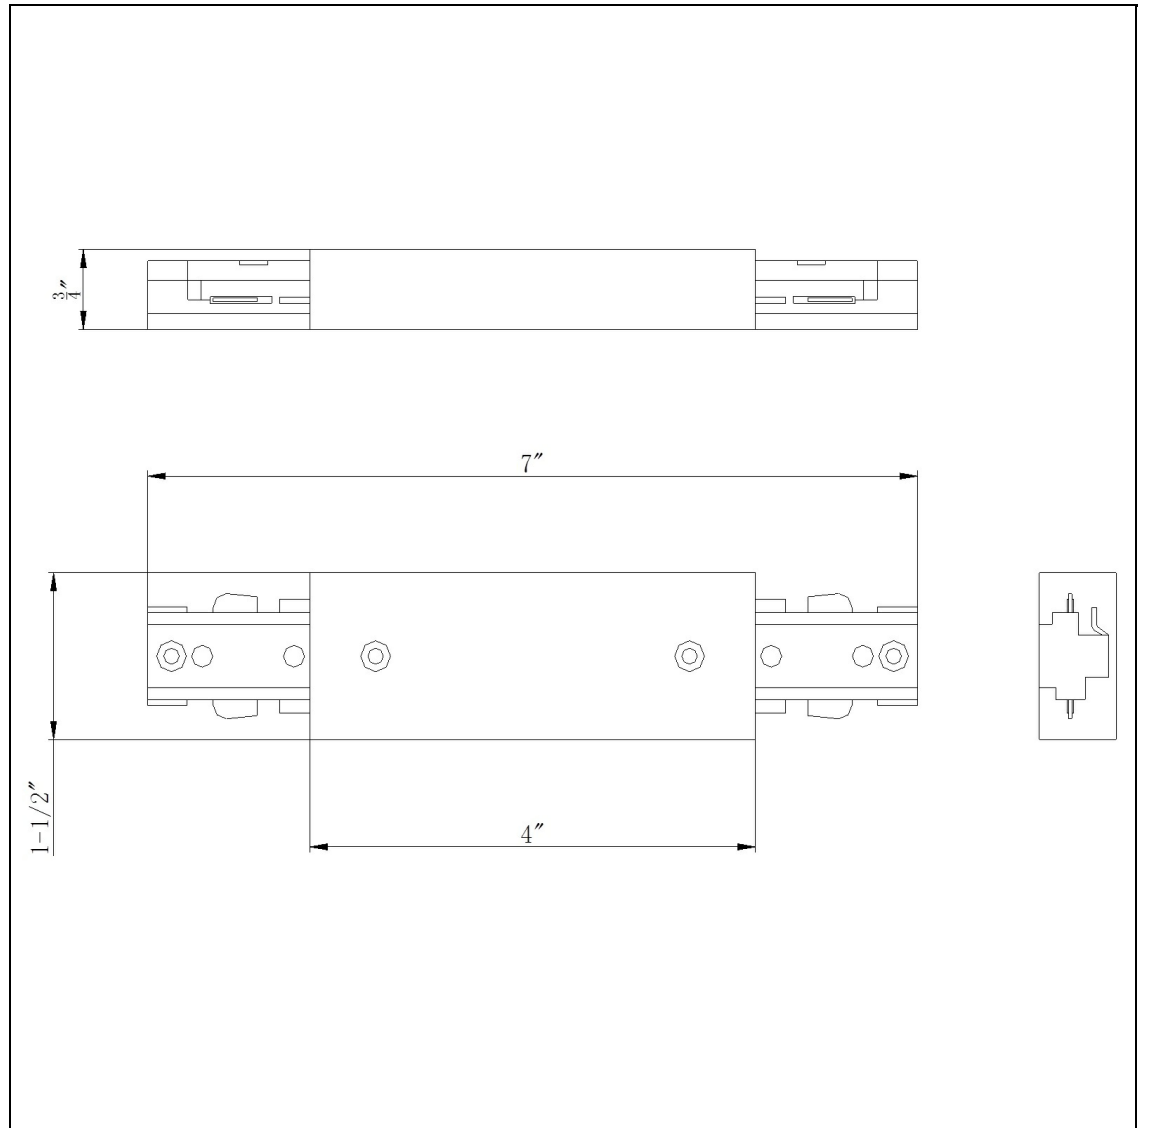

Product No. **HT-283-WH**

Description

Straight Connector (3 Wires)  
Durable Plastic Construction  
Ships in One Carton  
No Assembly Required  
Compatible with "H" Type Three Wire Single  
Circuit Track  
Power entry  
Power entry  
0.8" Height Straight Connector in White

Technical Specifications

<b>UPC</b>	020193067284	<b>Carton 1 Dimensions</b>	7.10 x 15.90 x 30.60
<b>Wattage</b>	N/A	<b>Carton 2 Dimensions</b>	0.00 x 0.00 x 30.60
<b>CRI</b>	N/A	<b>Package Dimensions</b>	L: 30.60 W: 15.90 H: 7.10
<b>Lumen</b>	N/A		
<b>Switch Type</b>	Track		
<b>Bulb Base</b>	N/A		
<b>Number of Lights</b>	N/A		
<b>Color</b>	White		
<b>Base Color</b>	White		