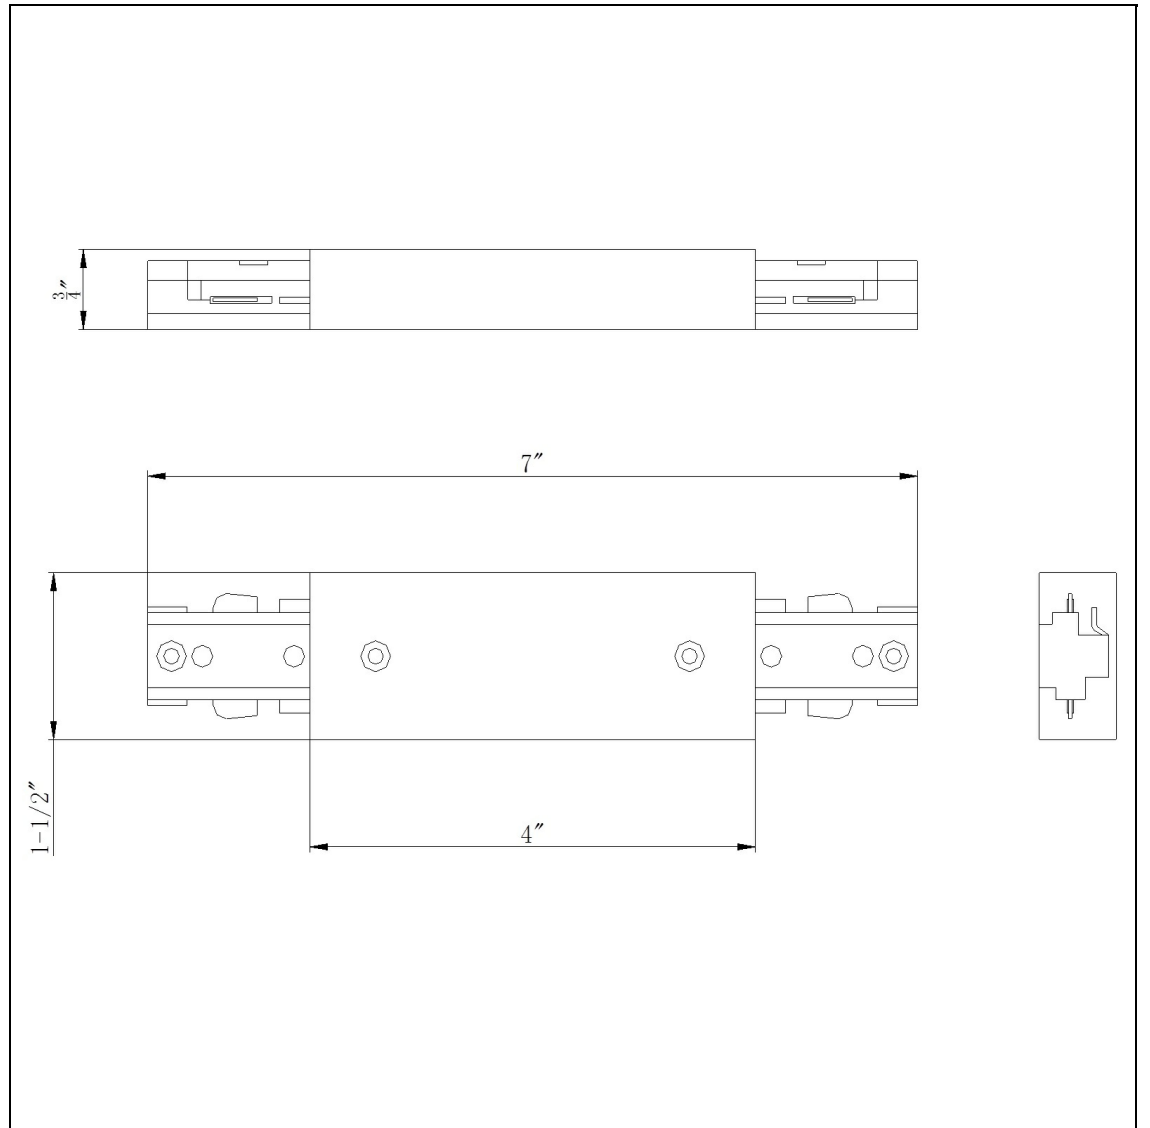

Product No. **HT-283-WH**

Description

Straight Connector (3 Wires)  
Durable Plastic Construction  
Ships in One Carton  
No Assembly Required  
Compatible with "H" Type Three Wire Single  
Circuit Track  
Power entry  
Power entry  
0.8" Height Straight Connector in White

Technical Specifications

<b>UPC</b>	020193067284
<b>Wattage</b>	N/A
<b>CRI</b>	N/A
<b>Lumen</b>	N/A
<b>Switch Type</b>	Track
<b>Bulb Base</b>	N/A
<b>Number of Lights</b>	N/A
<b>Color</b>	White
<b>Base Color</b>	White

<b>Carton 1 Dimensions</b>	7.10 x 15.90 x 30.60
<b>Carton 2 Dimensions</b>	0.00 x 0.00 x 30.60
<b>Package Dimensions</b>	L: 30.60 W: 15.90 H: 7.10