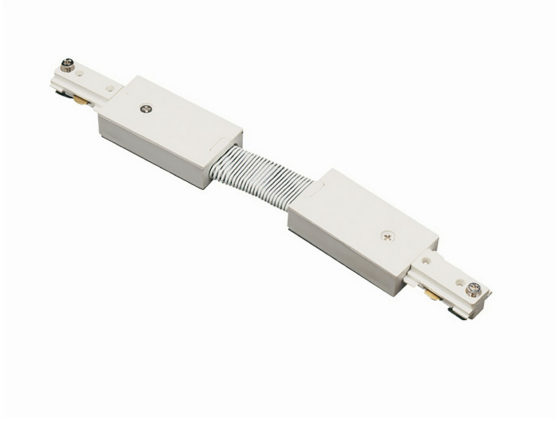

Product No. **HT-285-WH**

Description

Flex Connector (3 Wires)
Durable Plastic Construction
Ships in One Carton
No Assembly Required
Compatible with "H" Type Three Wire Single
Circuit Track
Compatible with "H" Type Three Wire Single
Circuit Track
0.8" Height Flex Connector in White

Technical Specifications

UPC	020193067284
Wattage	N/A
CRI	N/A
Lumen	N/A
Switch Type	Track
Bulb Base	N/A
Number of Lights	N/A
Color	White
Base Color	White

Carton 1 Dimensions	7.00 x 16.00 x 30.80
Carton 2 Dimensions	0.00 x 0.00 x 30.80
Package Dimensions	L: 30.80 W: 16.00 H: 7.00