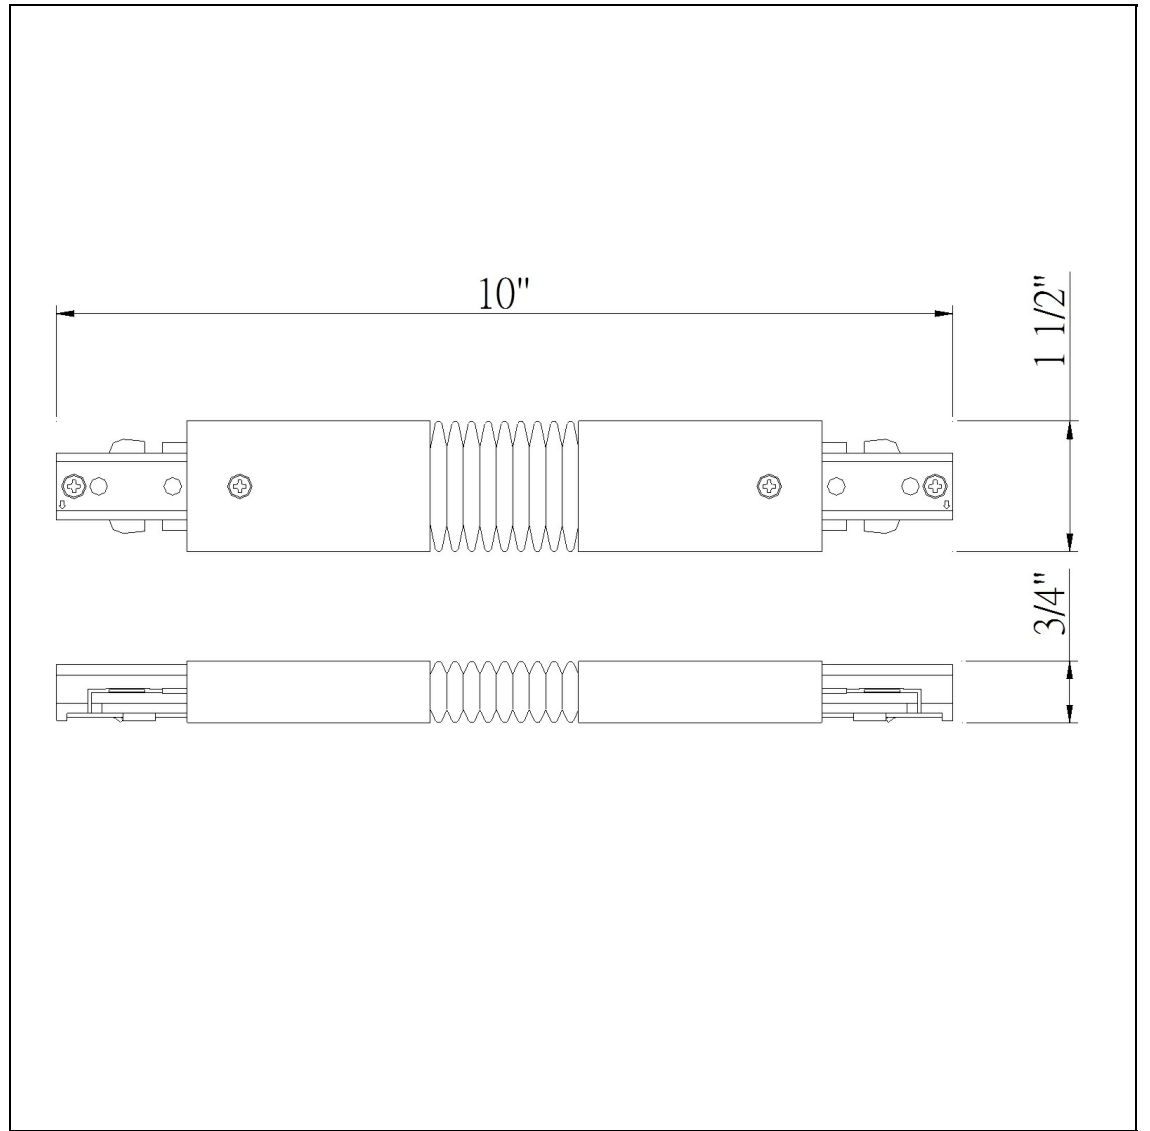

Product No. **HT-285-WH**

Description

Flex Connector (3 Wires)
Durable Plastic Construction
Ships in One Carton
No Assembly Required
Compatible with "H" Type Three Wire Single
Circuit Track
Compatible with "H" Type Three Wire Single
Circuit Track
0.8" Height Flex Connector in White

Technical Specifications

UPC	020193067284
Wattage	N/A
CRI	N/A
Lumen	N/A
Switch Type	Track
Bulb Base	N/A
Number of Lights	N/A
Color	White
Base Color	White

Carton 1 Dimensions	7.00 x 16.00 x 30.80
Carton 2 Dimensions	0.00 x 0.00 x 30.80
Package Dimensions	L: 30.80 W: 16.00 H: 7.00