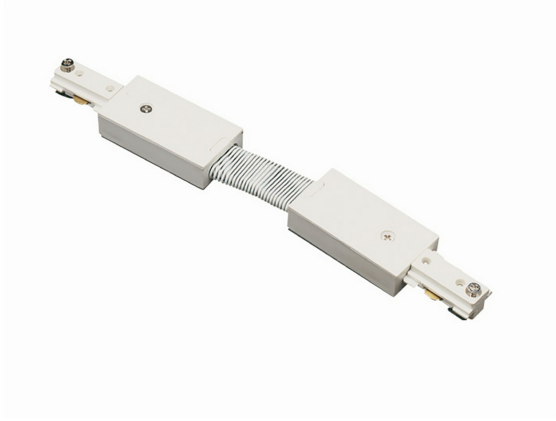

Product No. **HT-285-WH**

Description

Flex Connector (3 Wires)
Durable Plastic Construction
Ships in One Carton
No Assembly Required
Compatible with "H" Type Three Wire Single Circuit Track
Compatible with "H" Type Three Wire Single Circuit Track
0.8" Height Flex Connector in White

Technical Specifications

UPC	020193067284	Carton 1 Dimensions	7.00 x 16.00 x 30.80
Wattage	N/A	Carton 2 Dimensions	0.00 x 0.00 x 30.80
CRI	N/A	Package Dimensions	L: 30.80 W: 16.00 H: 7.00
Lumen	N/A		
Switch Type	Track		
Bulb Base	N/A		
Number of Lights	N/A		
Color	White		
Base Color	White		