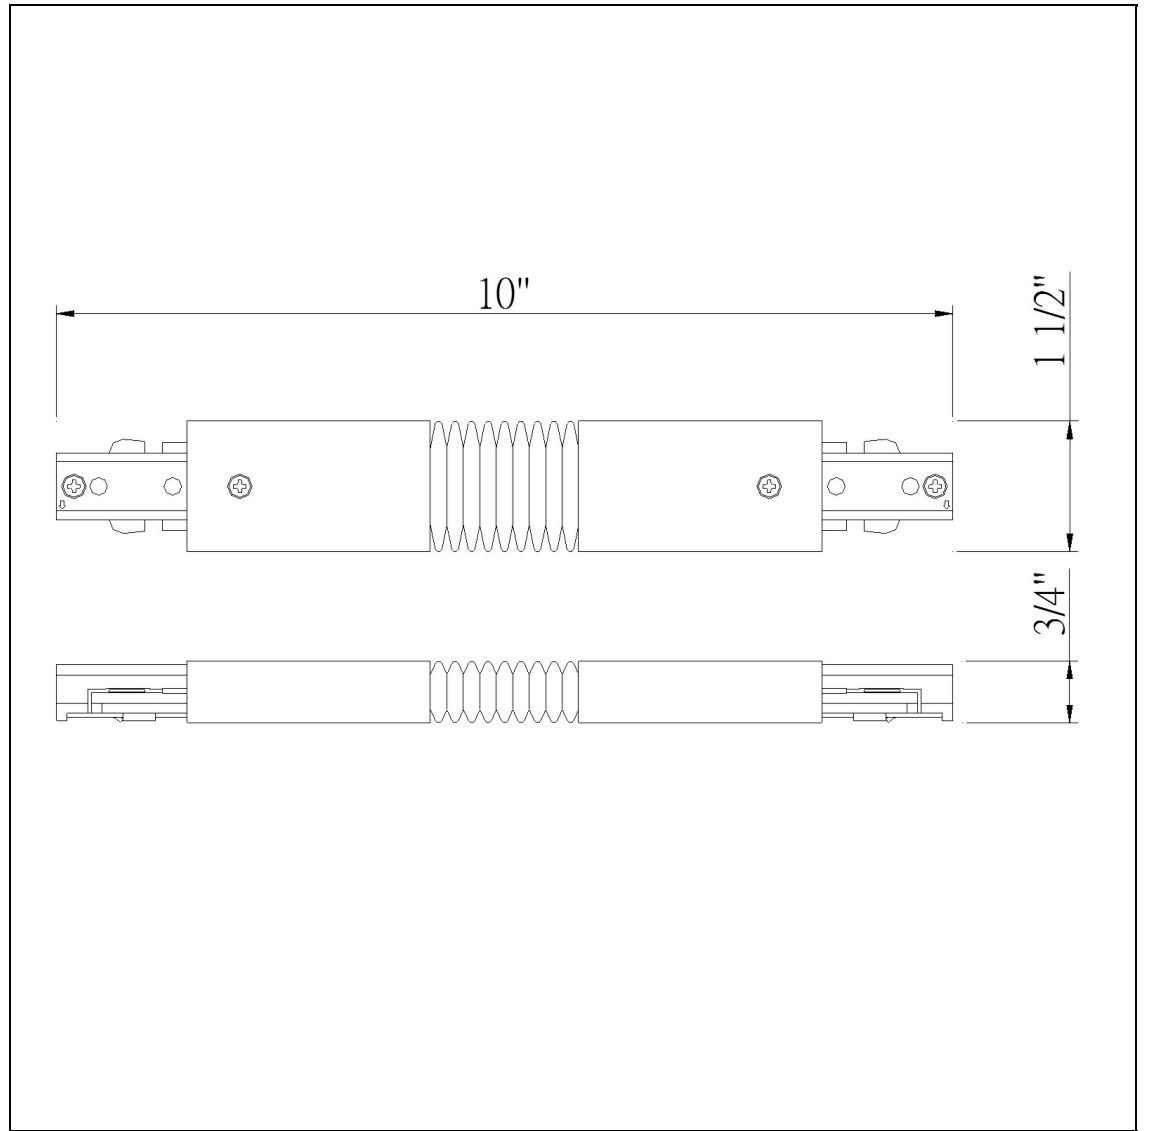

Product No. **HT-285-WH**

Description

Flex Connector (3 Wires)
Durable Plastic Construction
Ships in One Carton
No Assembly Required
Compatible with "H" Type Three Wire Single Circuit Track
Compatible with "H" Type Three Wire Single Circuit Track
0.8" Height Flex Connector in White

Technical Specifications

UPC	020193067284	Carton 1 Dimensions	7.00 x 16.00 x 30.80
Wattage	N/A	Carton 2 Dimensions	0.00 x 0.00 x 30.80
CRI	N/A	Package Dimensions	L: 30.80 W: 16.00 H: 7.00
Lumen	N/A		
Switch Type	Track		
Bulb Base	N/A		
Number of Lights	N/A		
Color	White		
Base Color	White		