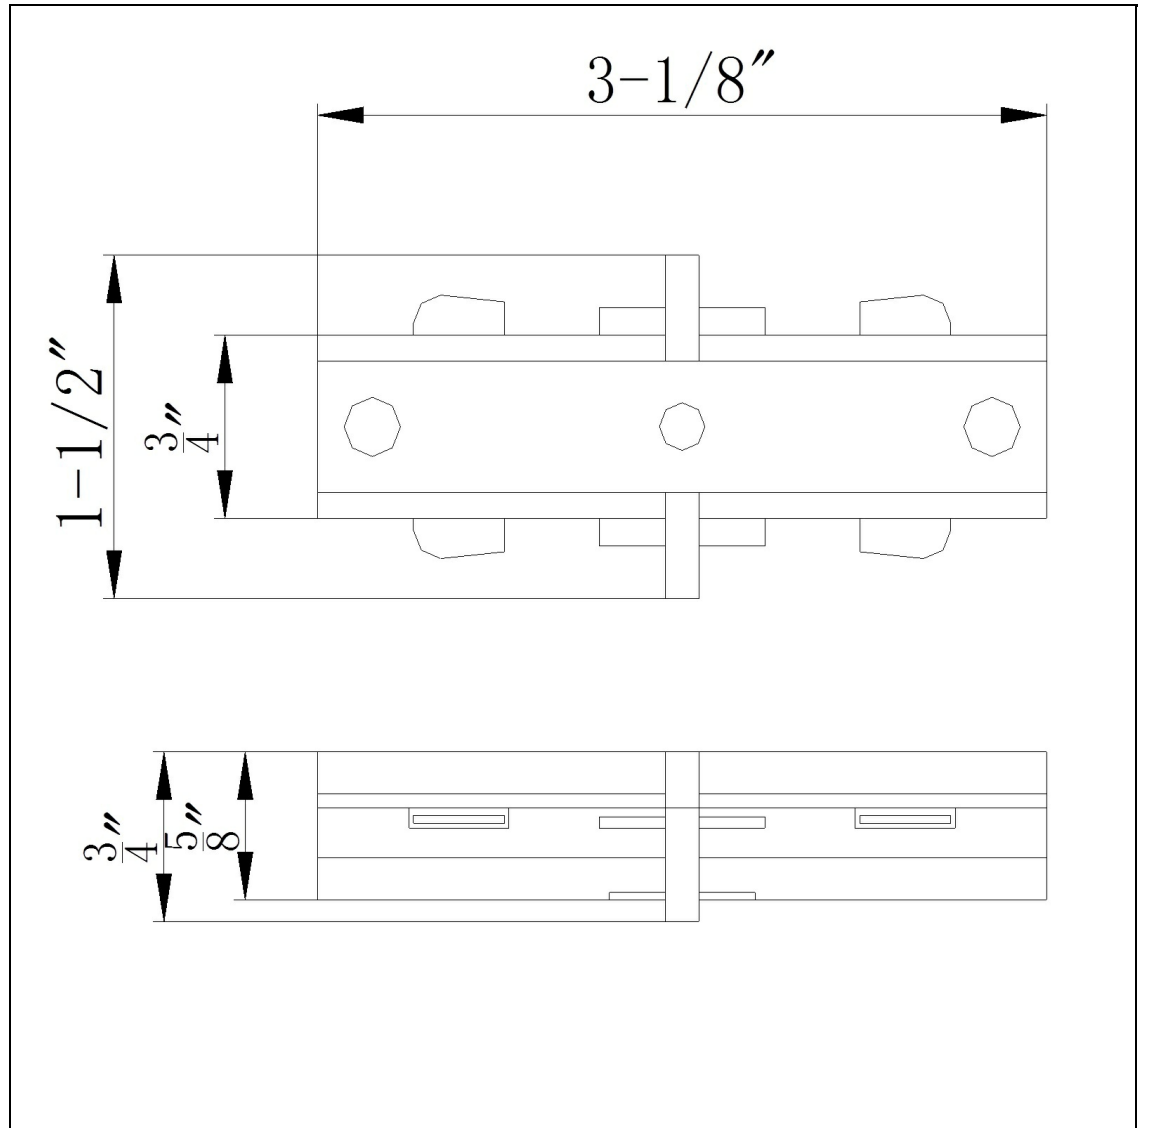

Product No. **HT-286-BK**

Description

Straight Connector (3 Wires)
Durable Plastic Construction
Ships in One Carton
No Assembly Required
Compatible with "H" Type Three Wire Single Circuit Track
Compatible with "H" Type Three Wire Single Circuit Track
0.8" Height Straight Connector in Black

Technical Specifications

UPC	020193067284	Carton 1 Dimensions	5.80 x 19.50 x 19.50
Wattage	N/A	Carton 2 Dimensions	0.00 x 0.00 x 19.50
CRI	N/A	Package Dimensions	L: 19.50 W: 19.50 H: 5.80
Lumen	N/A		
Switch Type	Track		
Bulb Base	N/A		
Number of Lights	N/A		
Color	Black		
Base Color	Black		