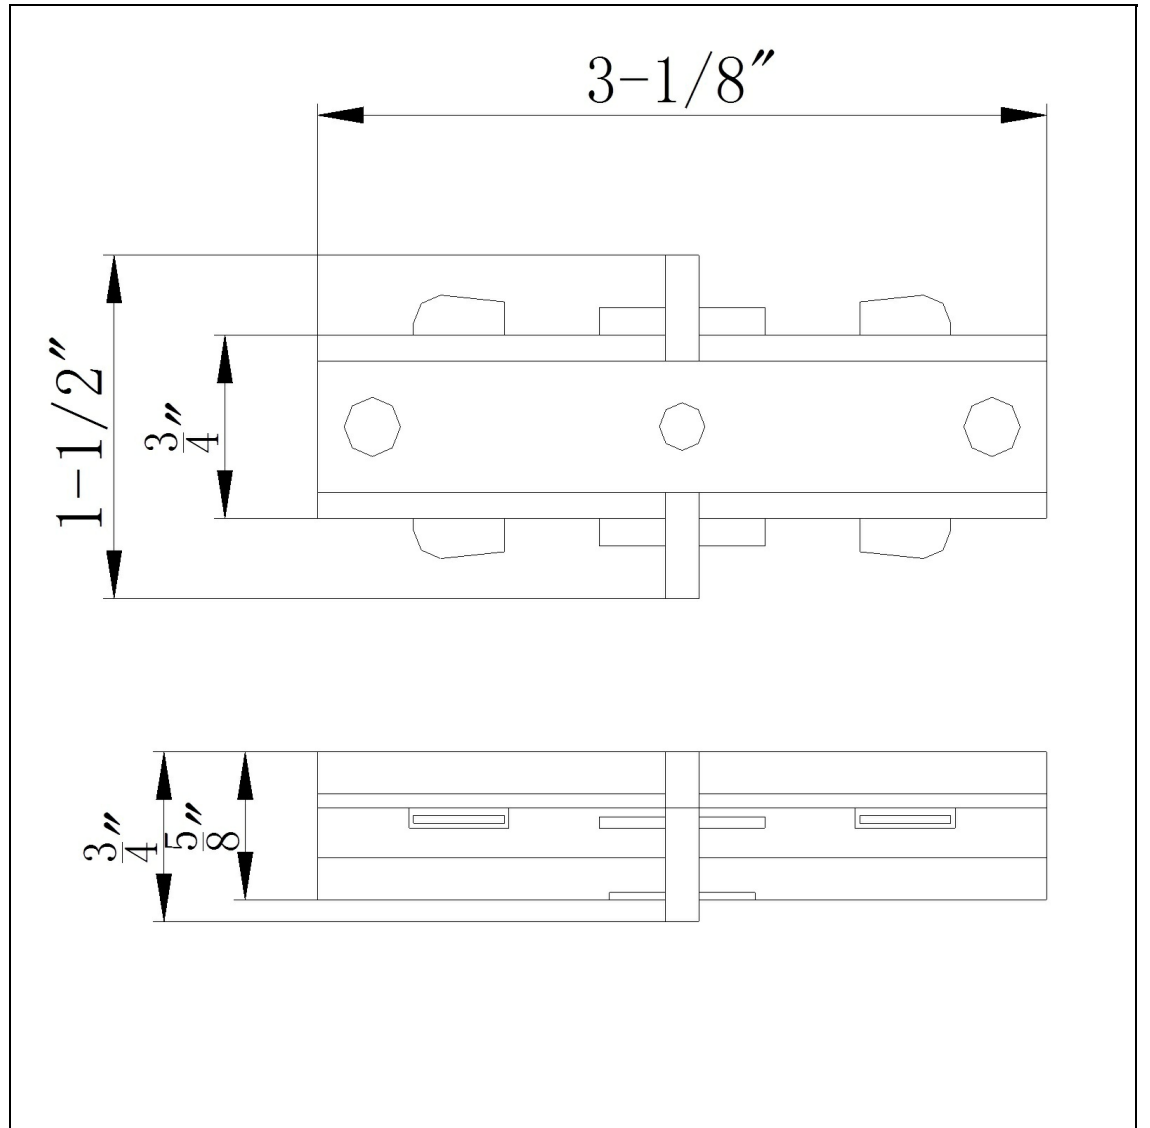

Product No. **HT-286-BS**

Description

Straight Connector W/O Power Entry
Durable Plastic Construction
Ships in One Carton
No Assembly Required
Compatible with "H" Type Three Wire Single
Circuit Track
Adds 1/8" in length
Adds 1/8" in length
0.8" Height Straight Connector in Brushed
Steel

Technical Specifications

UPC	020193067284
Wattage	N/A
CRI	N/A
Lumen	N/A
Switch Type	Track
Bulb Base	N/A
Number of Lights	N/A
Color	Brushed Steel
Base Color	Brushed Steel

Carton 1 Dimensions	5.80 x 19.50 x 19.50
Carton 2 Dimensions	0.00 x 0.00 x 19.50
Package Dimensions	L: 19.50 W: 19.50 H: 5.80