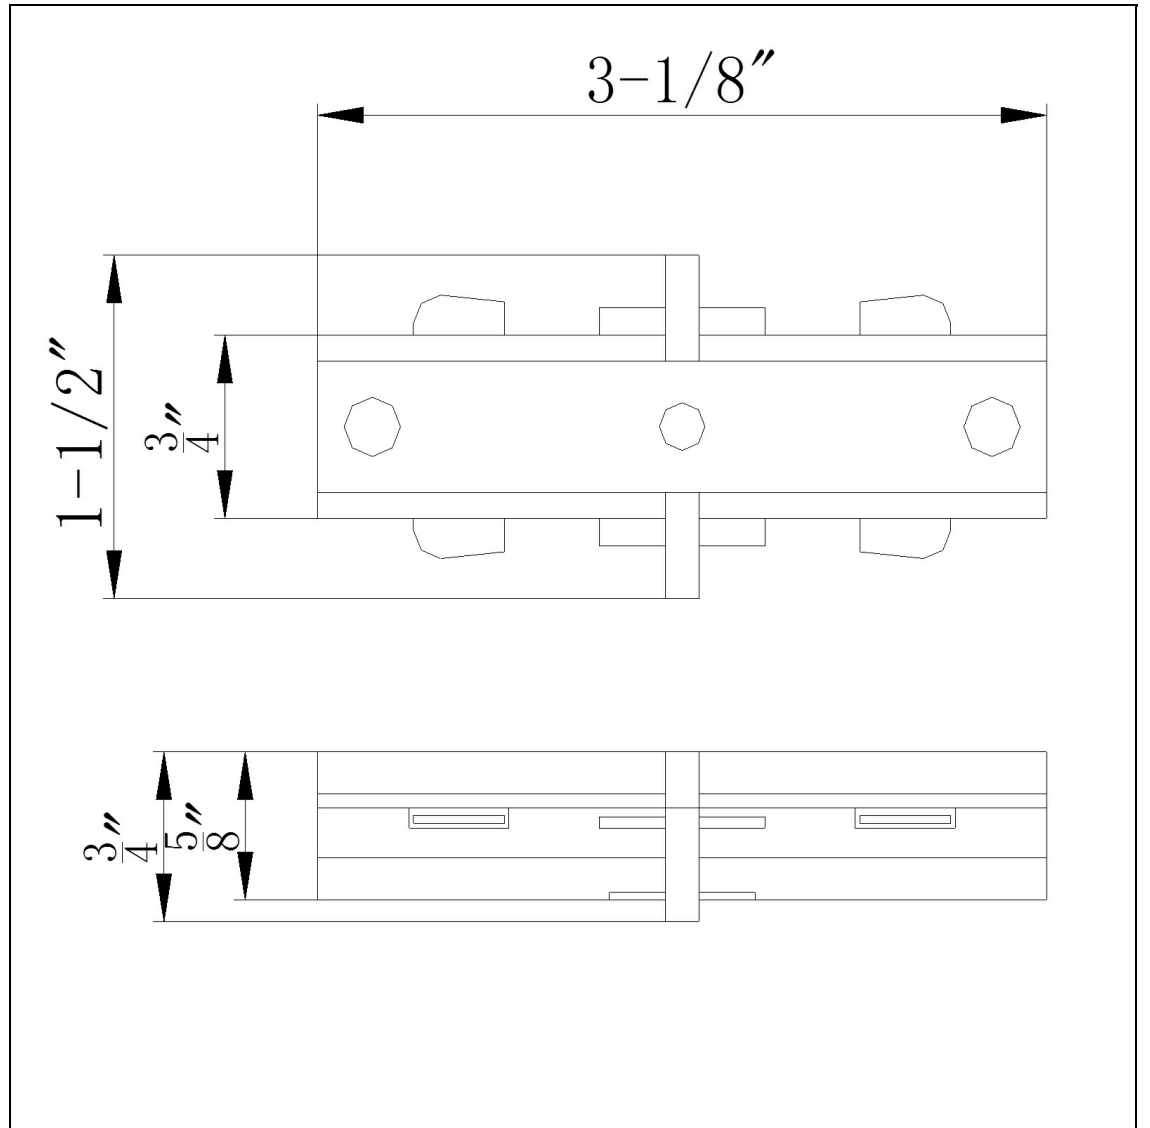

Product No. **HT-286-BS**

Description

Straight Connector W/O Power Entry  
Durable Plastic Construction  
Ships in One Carton  
No Assembly Required  
Compatible with "H" Type Three Wire Single  
Circuit Track  
Adds 1/8" in length  
Adds 1/8" in length  
0.8" Height Straight Connector in Brushed  
Steel

Technical Specifications

<b>UPC</b>	020193067284	<b>Carton 1 Dimensions</b>	5.80 x 19.50 x 19.50
<b>Wattage</b>	N/A	<b>Carton 2 Dimensions</b>	0.00 x 0.00 x 19.50
<b>CRI</b>	N/A	<b>Package Dimensions</b>	L: 19.50 W: 19.50 H: 5.80
<b>Lumen</b>	N/A		
<b>Switch Type</b>	Track		
<b>Bulb Base</b>	N/A		
<b>Number of Lights</b>	N/A		
<b>Color</b>	Brushed Steel		
<b>Base Color</b>	Brushed Steel		