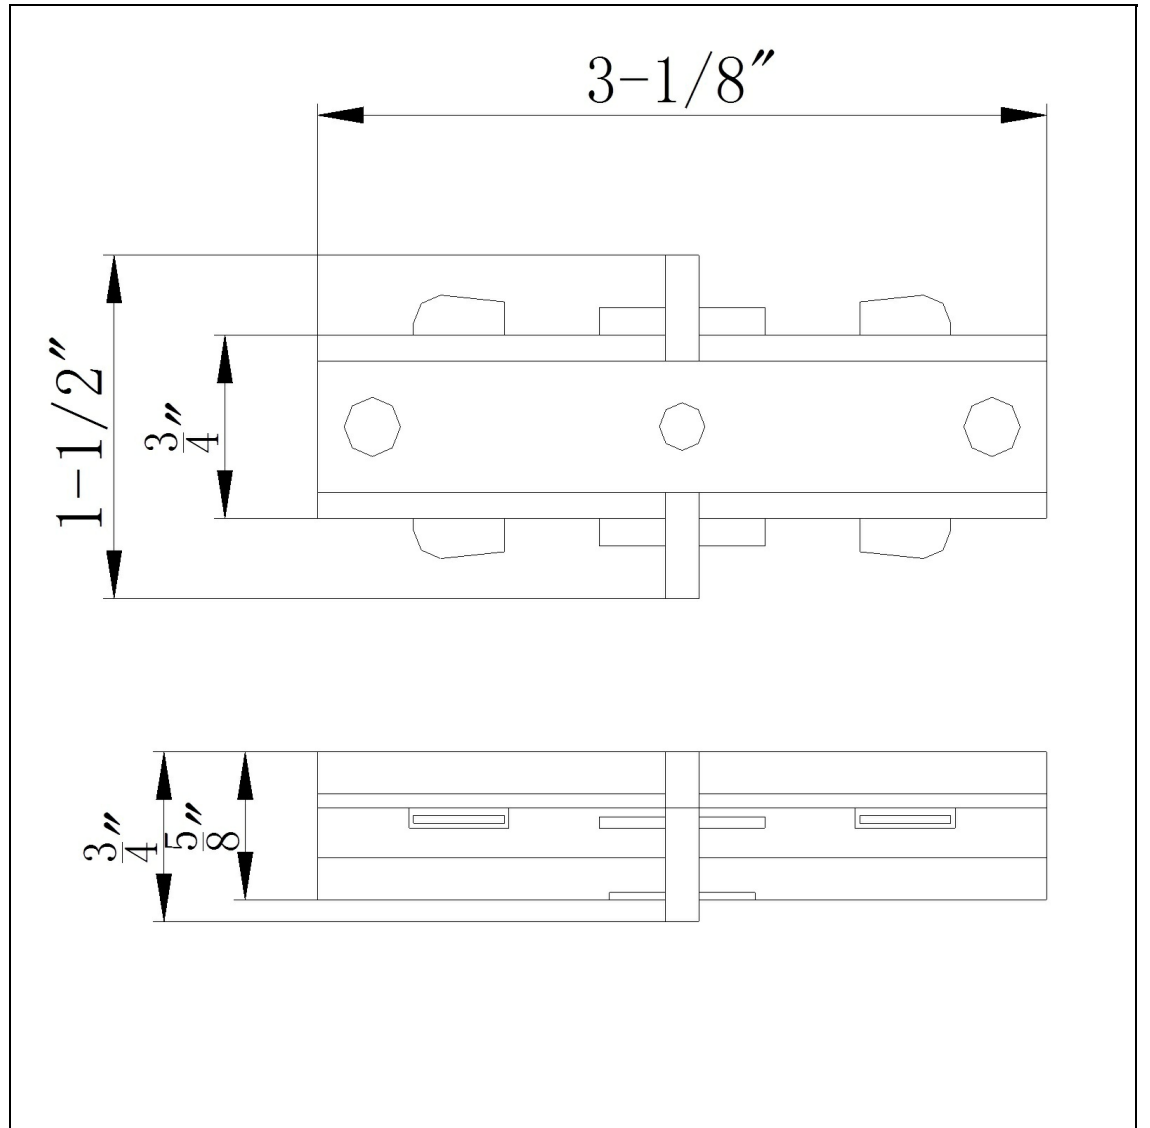

Product No. **HT-286-DB**

Description

Straight Connector in Dark Bronze  
Durable Plastic Construction  
Ships in One Carton  
No Assembly Required  
Compatible with "H" Type Three Wire Single  
Circuit Track  
Adds 1/8" in length  
Adds 1/8" in length  
0.8" Height Straight Connector in Dark  
Bronze

Technical Specifications

<b>UPC</b>	020193067284
<b>Wattage</b>	N/A
<b>CRI</b>	N/A
<b>Lumen</b>	N/A
<b>Switch Type</b>	Track
<b>Bulb Base</b>	N/A
<b>Number of Lights</b>	N/A
<b>Color</b>	Dark Bronze
<b>Base Color</b>	Dark Bronze

<b>Carton 1 Dimensions</b>	5.80 x 19.50 x 19.50
<b>Carton 2 Dimensions</b>	0.00 x 0.00 x 19.50
<b>Package Dimensions</b>	L: 19.50 W: 19.50 H: 5.80