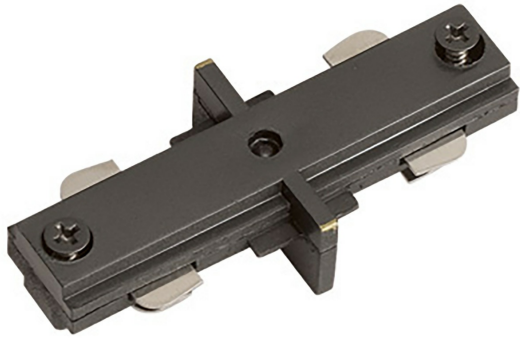

Product No. **HT-286-DB**

Description

Straight Connector in Dark Bronze
Durable Plastic Construction
Ships in One Carton
No Assembly Required
Compatible with "H" Type Three Wire Single
Circuit Track
Adds 1/8" in length
Adds 1/8" in length
0.8" Height Straight Connector in Dark
Bronze

Technical Specifications

UPC	020193067284	Carton 1 Dimensions	5.80 x 19.50 x 19.50
Wattage	N/A	Carton 2 Dimensions	0.00 x 0.00 x 19.50
CRI	N/A	Package Dimensions	L: 19.50 W: 19.50 H: 5.80
Lumen	N/A		
Switch Type	Track		
Bulb Base	N/A		
Number of Lights	N/A		
Color	Dark Bronze		
Base Color	Dark Bronze		