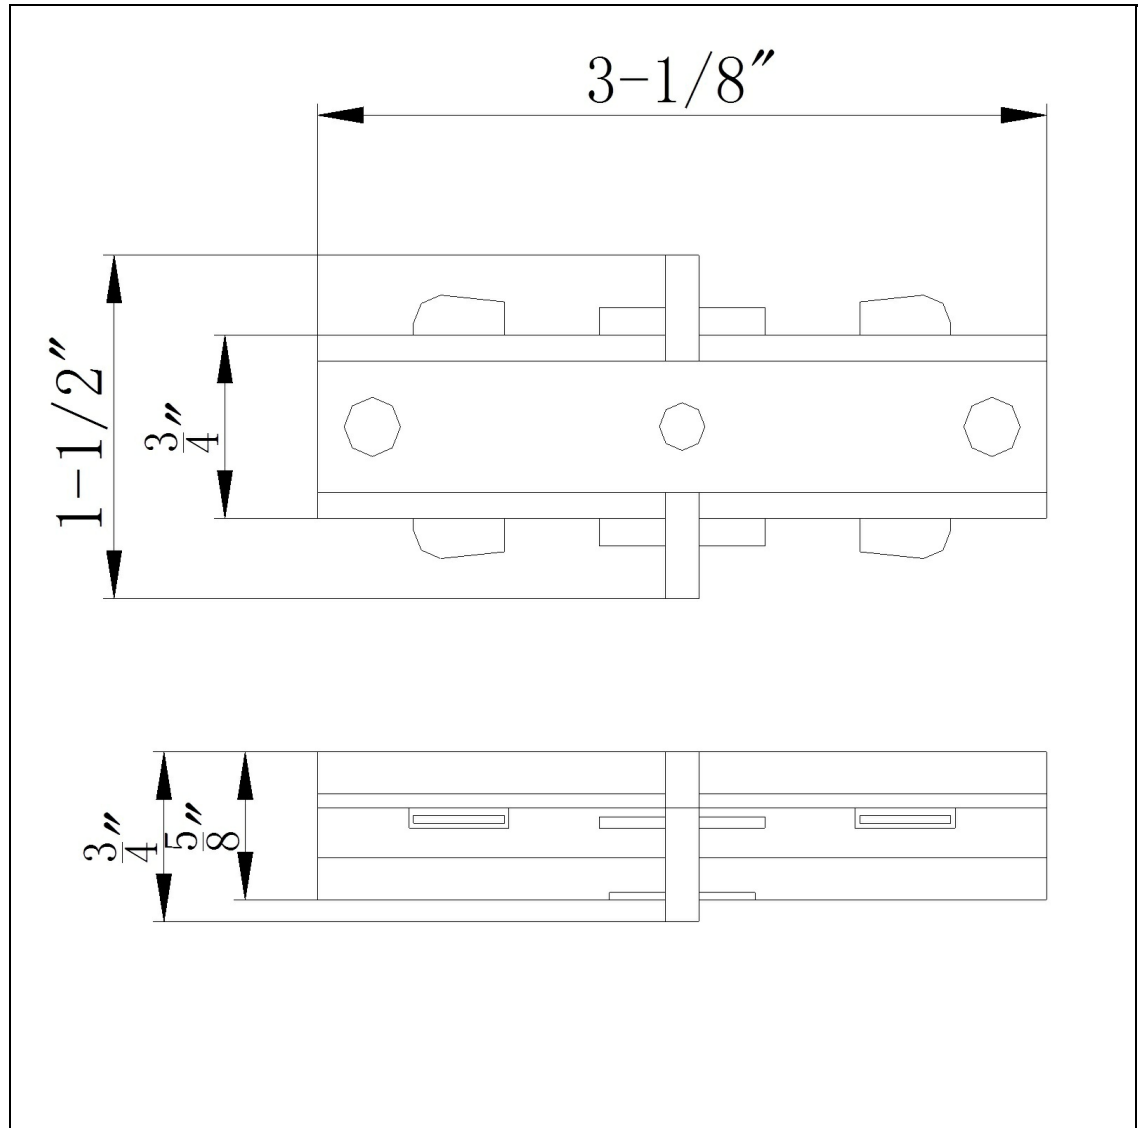

Product No. **HT-286-DB**

Description

Straight Connector in Dark Bronze
Durable Plastic Construction
Ships in One Carton
No Assembly Required
Compatible with "H" Type Three Wire Single
Circuit Track
Adds 1/8" in length
Adds 1/8" in length
0.8" Height Straight Connector in Dark
Bronze

Technical Specifications

UPC	020193067284	Carton 1 Dimensions	5.80 x 19.50 x 19.50
Wattage	N/A	Carton 2 Dimensions	0.00 x 0.00 x 19.50
CRI	N/A	Package Dimensions	L: 19.50 W: 19.50 H: 5.80
Lumen	N/A		
Switch Type	Track		
Bulb Base	N/A		
Number of Lights	N/A		
Color	Dark Bronze		
Base Color	Dark Bronze		