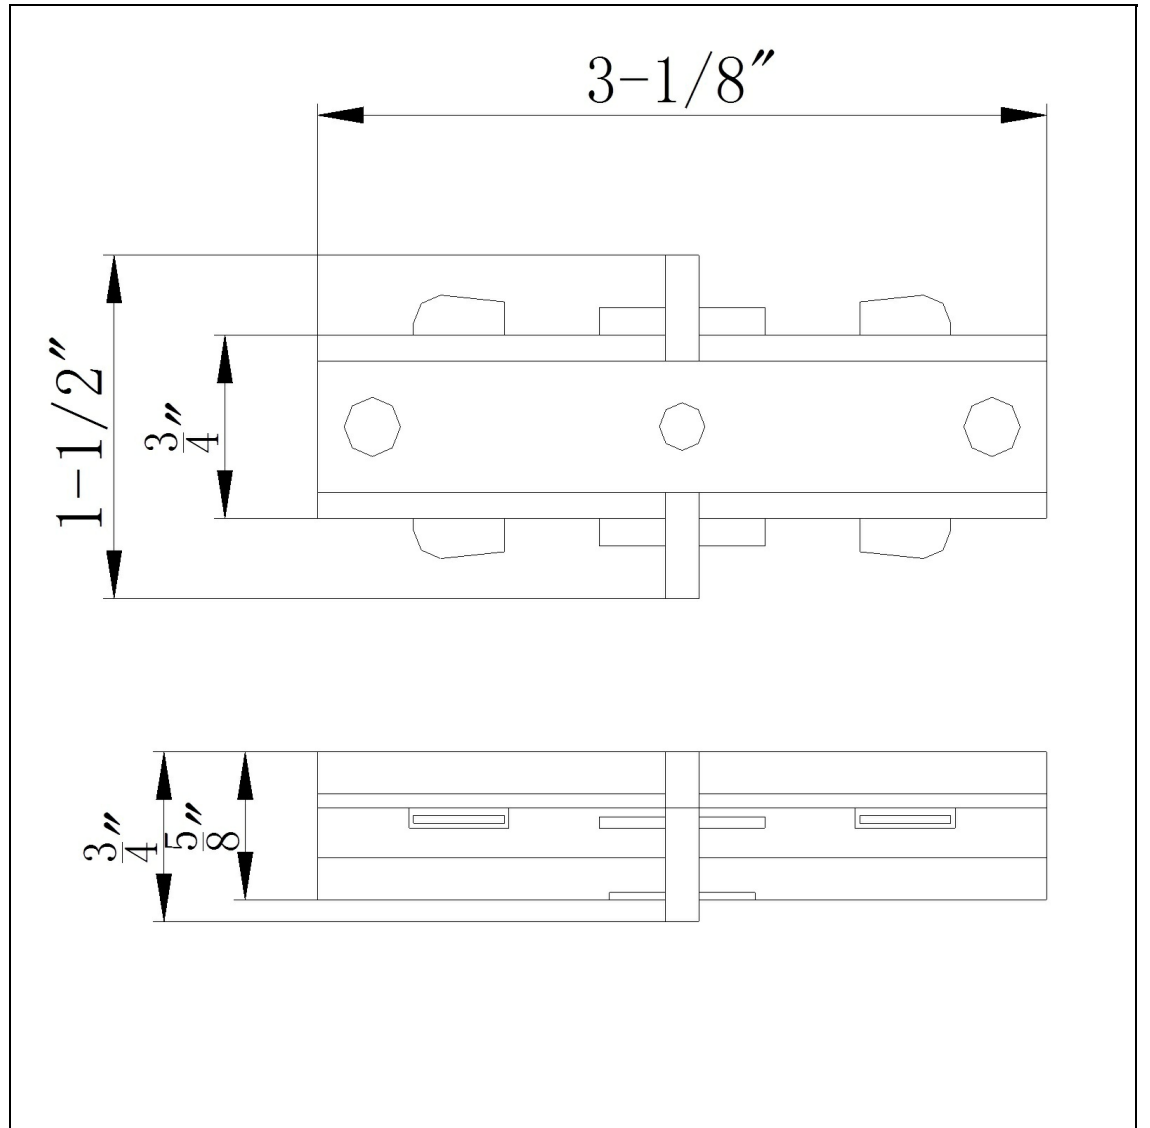

Product No. **HT-286-RU**

Description

Straight Connector in Rust
Durable Plastic Construction
Ships in One Carton
No Assembly Required
Compatible with "H" Type Three Wire Single
Circuit Track
Adds 1/8" in length
Adds 1/8" in length
0.8" Height Straight Connector in Rust

Technical Specifications

UPC	020193067284	Carton 1 Dimensions	5.80 x 19.50 x 19.50
Wattage	N/A	Carton 2 Dimensions	0.00 x 0.00 x 19.50
CRI	N/A	Package Dimensions	L: 19.50 W: 19.50 H: 5.80
Lumen	N/A		
Switch Type	Track		
Bulb Base	N/A		
Number of Lights	N/A		
Color	Rust		
Base Color	Rust		