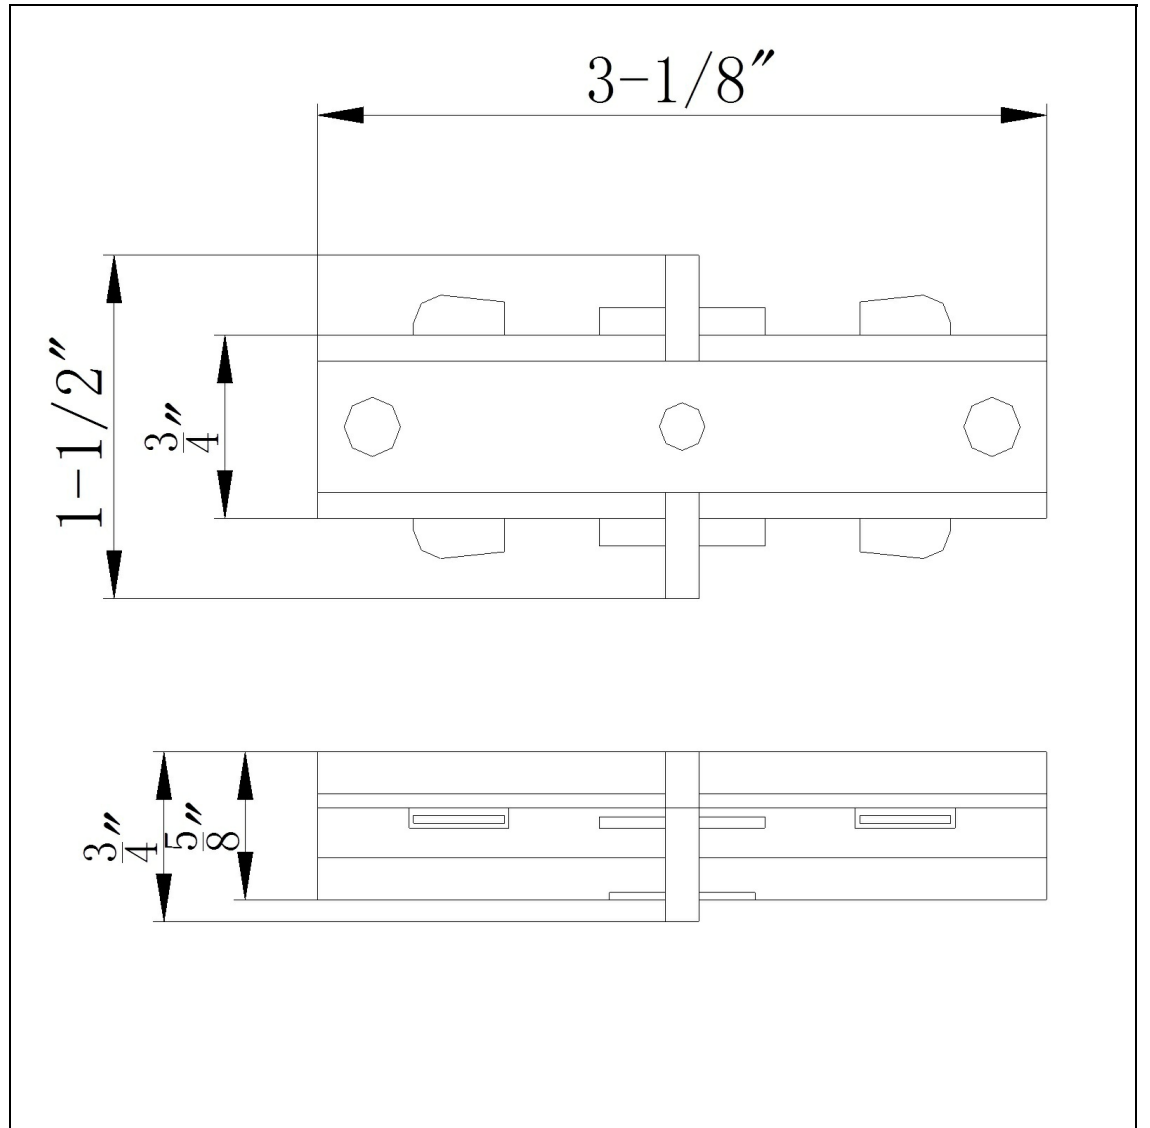

Product No. **HT-286-RU**

Description

Straight Connector in Rust
Durable Plastic Construction
Ships in One Carton
No Assembly Required
Compatible with "H" Type Three Wire Single
Circuit Track
Adds 1/8" in length
Adds 1/8" in length
0.8" Height Straight Connector in Rust

Technical Specifications

UPC	020193067284
Wattage	N/A
CRI	N/A
Lumen	N/A
Switch Type	Track
Bulb Base	N/A
Number of Lights	N/A
Color	Rust
Base Color	Rust

Carton 1 Dimensions	5.80 x 19.50 x 19.50
Carton 2 Dimensions	0.00 x 0.00 x 19.50
Package Dimensions	L: 19.50 W: 19.50 H: 5.80