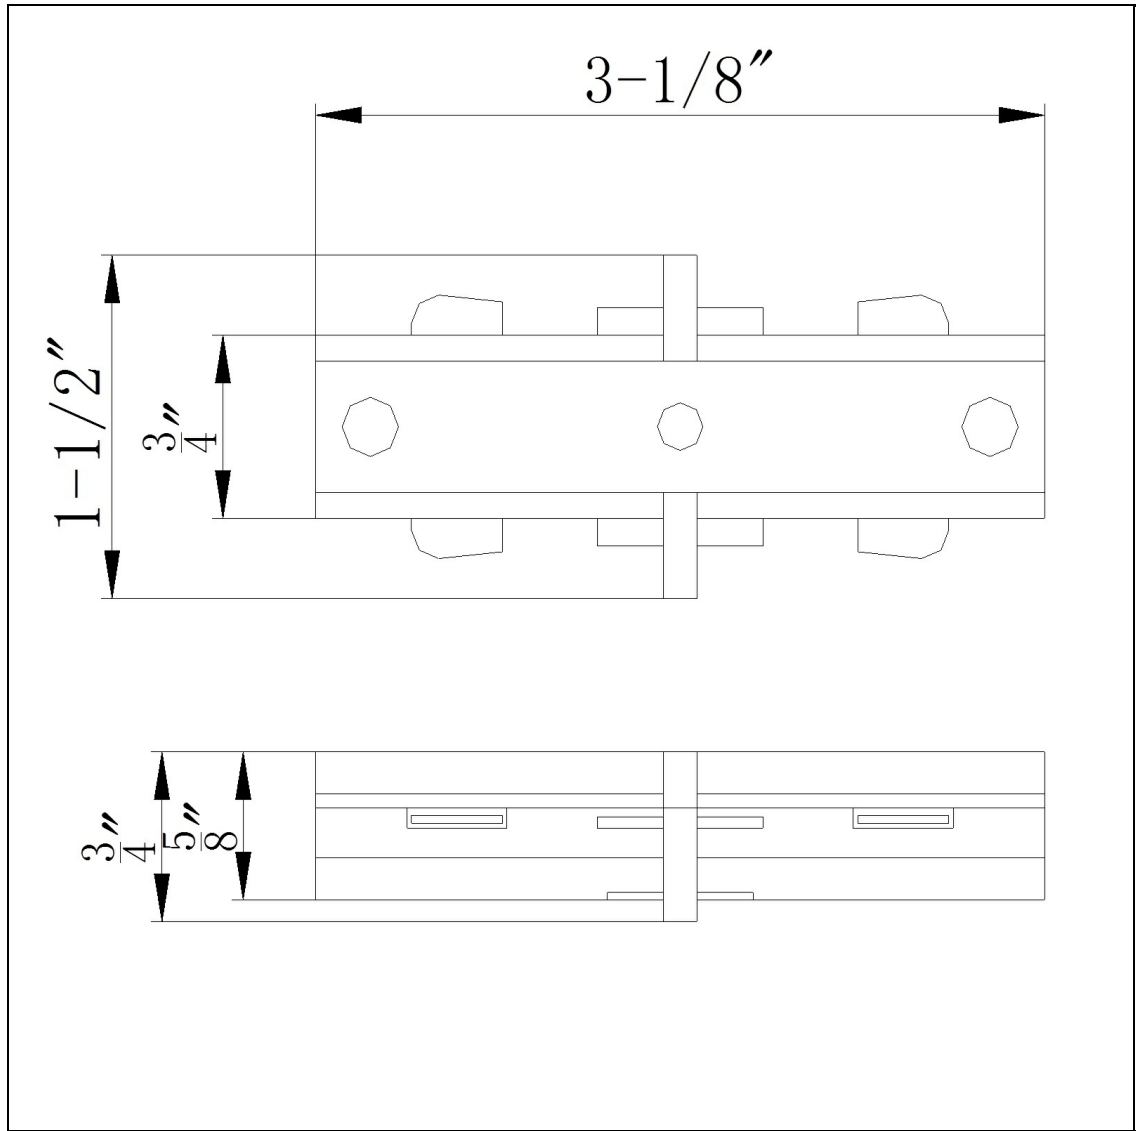

Product No. **HT-286-WH**

Description

Straight Connector (3 Wire)
Durable Plastic Construction
Ships in One Carton
No Assembly Required
Compatible with "H" Type Three Wire Single
Circuit Track
Adds 1/8" in length
Adds 1/8" in length
0.8" Height Straight Connector in White

Technical Specifications

UPC	020193067284
Wattage	N/A
CRI	N/A
Lumen	N/A
Switch Type	Track
Bulb Base	N/A
Number of Lights	N/A
Color	White
Base Color	White

Carton 1 Dimensions	5.50 x 19.30 x 19.30
Carton 2 Dimensions	0.00 x 0.00 x 19.30
Package Dimensions	L: 19.30 W: 19.30 H: 5.50