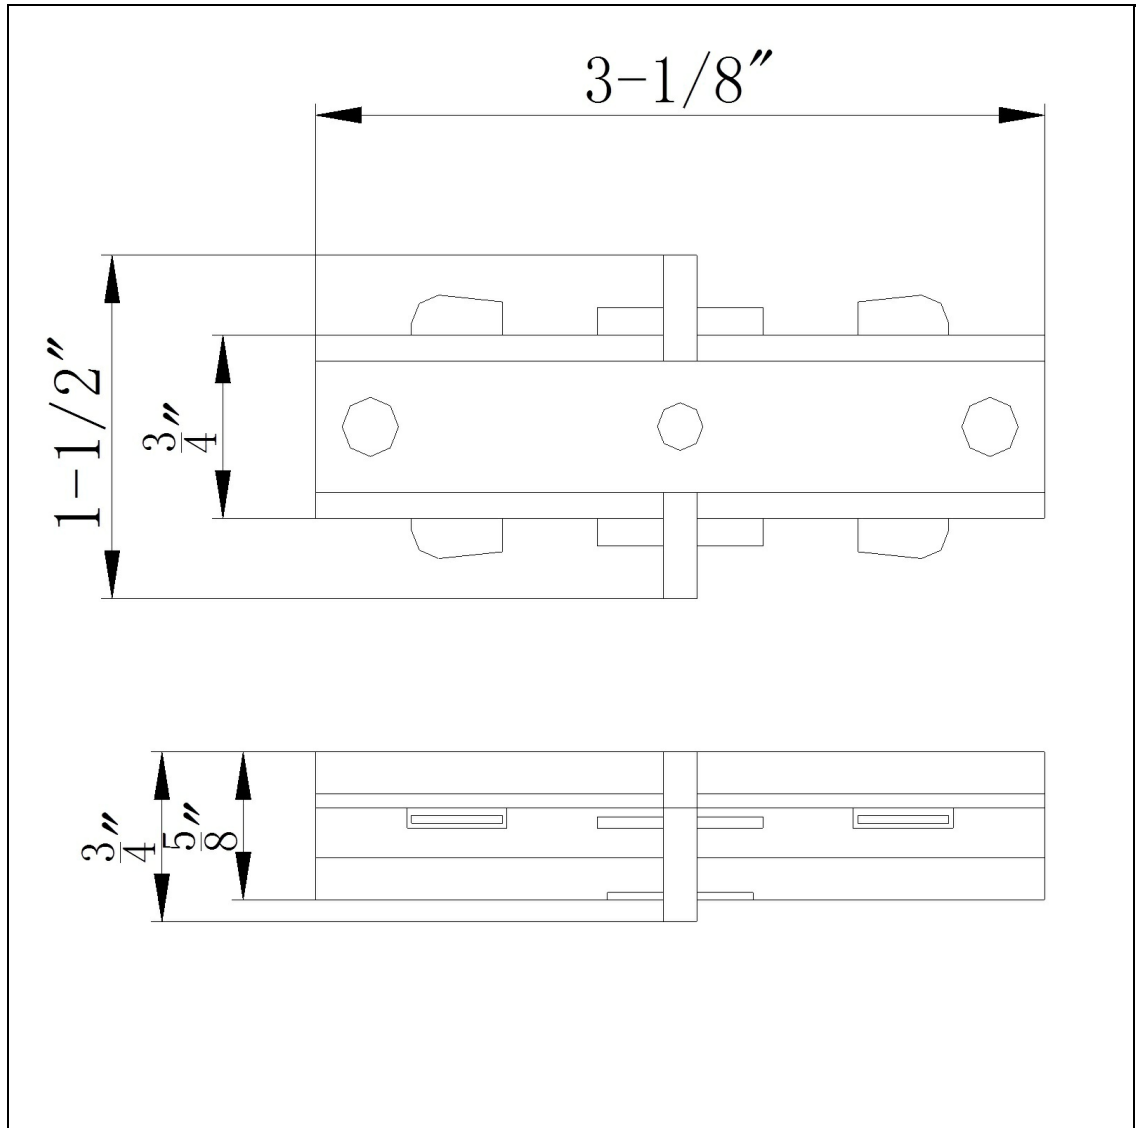

Product No. **HT-286-WH**

Description

Straight Connector (3 Wire)
Durable Plastic Construction
Ships in One Carton
No Assembly Required
Compatible with "H" Type Three Wire Single
Circuit Track
Adds 1/8" in length
Adds 1/8" in length
0.8" Height Straight Connector in White

Technical Specifications

UPC	020193067284	Carton 1 Dimensions	5.50 x 19.30 x 19.30
Wattage	N/A	Carton 2 Dimensions	0.00 x 0.00 x 19.30
CRI	N/A	Package Dimensions	L: 19.30 W: 19.30 H: 5.50
Lumen	N/A		
Switch Type	Track		
Bulb Base	N/A		
Number of Lights	N/A		
Color	White		
Base Color	White		