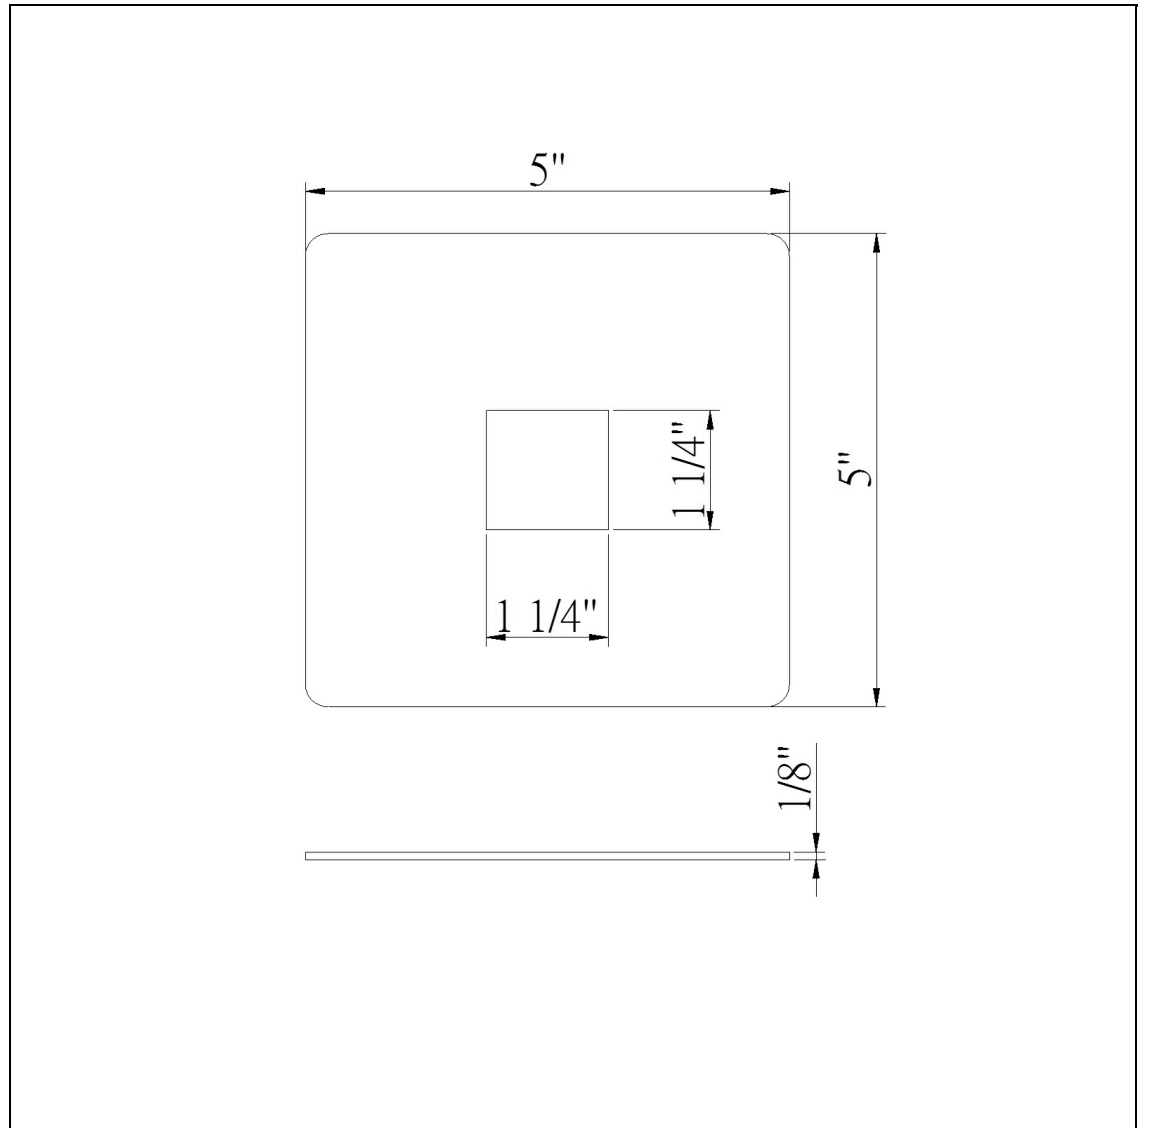

Product No. **HT-287-BK**

Description

Canopy Kit-Outlet Cover (3 Wire)  
Durable Metal Construction  
Ships in One Carton  
No Assembly Required  
Covers Standard Junction Box  
Covers Standard Junction Box  
0.2" Height Canopy Kit Outlet Cover in Black

Technical Specifications

<b>UPC</b>	020193067284	<b>Carton 1 Dimensions</b>	16.10 x 6.00 x 6.00
<b>Wattage</b>	N/A	<b>Carton 2 Dimensions</b>	0.00 x 0.00 x 6.00
<b>CRI</b>	N/A	<b>Package Dimensions</b>	L: 6.00 W: 6.00 H: 16.10
<b>Lumen</b>	N/A		
<b>Switch Type</b>	Track		
<b>Bulb Base</b>	N/A		
<b>Number of Lights</b>	N/A		
<b>Color</b>	Black		
<b>Base Color</b>	Black		