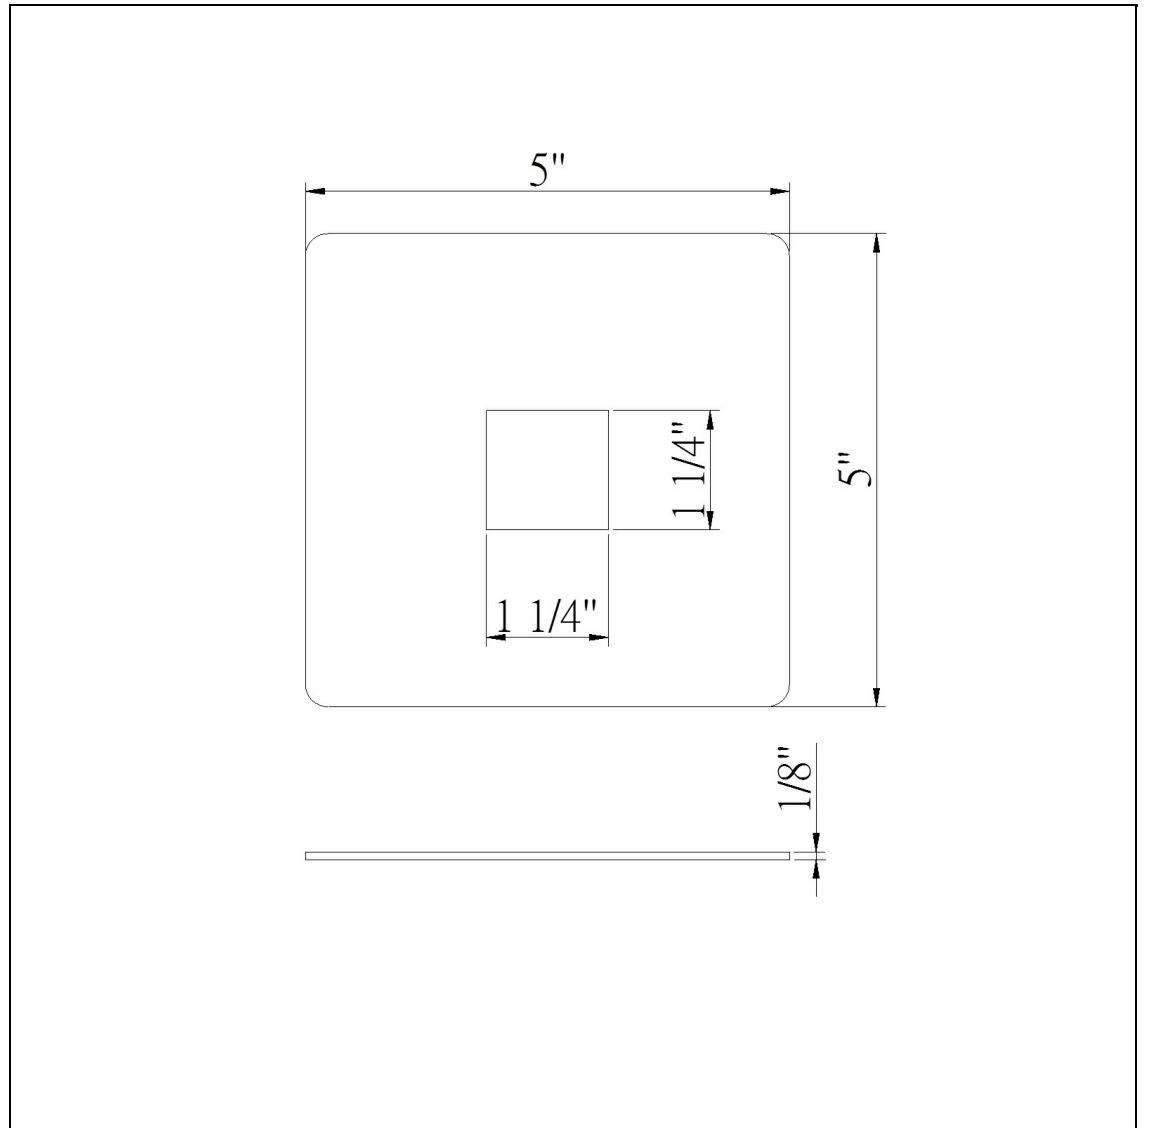

Product No. **HT-287-WH**

Description

Canopy Kit-Outlet Cover (3 Wire)
Durable Metal Construction
Ships in One Carton
No Assembly Required
Covers Standard Junction Box
Covers Standard Junction Box
0.2" Height Canopy Kit Outlet Cover in White

Technical Specifications

UPC	020193067284	Carton 1 Dimensions	16.10 x 6.00 x 6.00
Wattage	N/A	Carton 2 Dimensions	0.00 x 0.00 x 6.00
CRI	N/A	Package Dimensions	L: 6.00 W: 6.00 H: 16.10
Lumen	N/A		
Switch Type	Track		
Bulb Base	N/A		
Number of Lights	N/A		
Color	White		
Base Color	White		