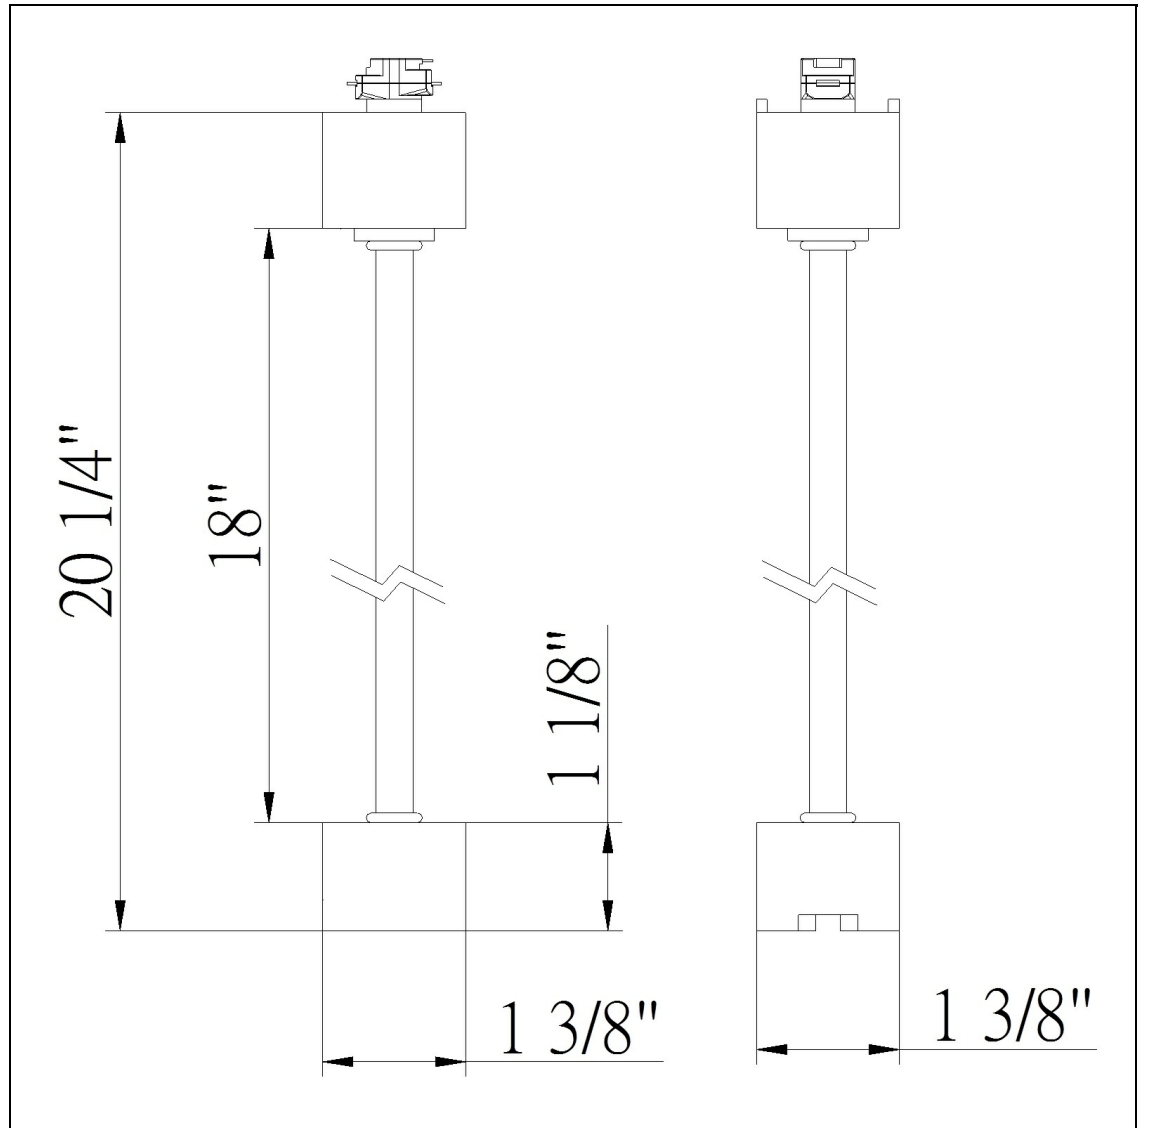

Product No. **HT-288-WH**

Description

18in Extension Rod (3 Wire)
Durable Metal Construction
Ships in One Carton
No Assembly Required
Compatible with "H" Type Three Wire Single
Circuit Track
18" Extension
18" Extension
18" Height Extension Rod in White

Technical Specifications

UPC	020193067284
Wattage	N/A
CRI	N/A
Lumen	N/A
Switch Type	Track
Bulb Base	N/A
Number of Lights	N/A
Color	White
Base Color	White

Carton 1 Dimensions	9.30 x 8.00 x 20.50
Carton 2 Dimensions	0.00 x 0.00 x 20.50
Package Dimensions	L: 20.50 W: 8.00 H: 9.30