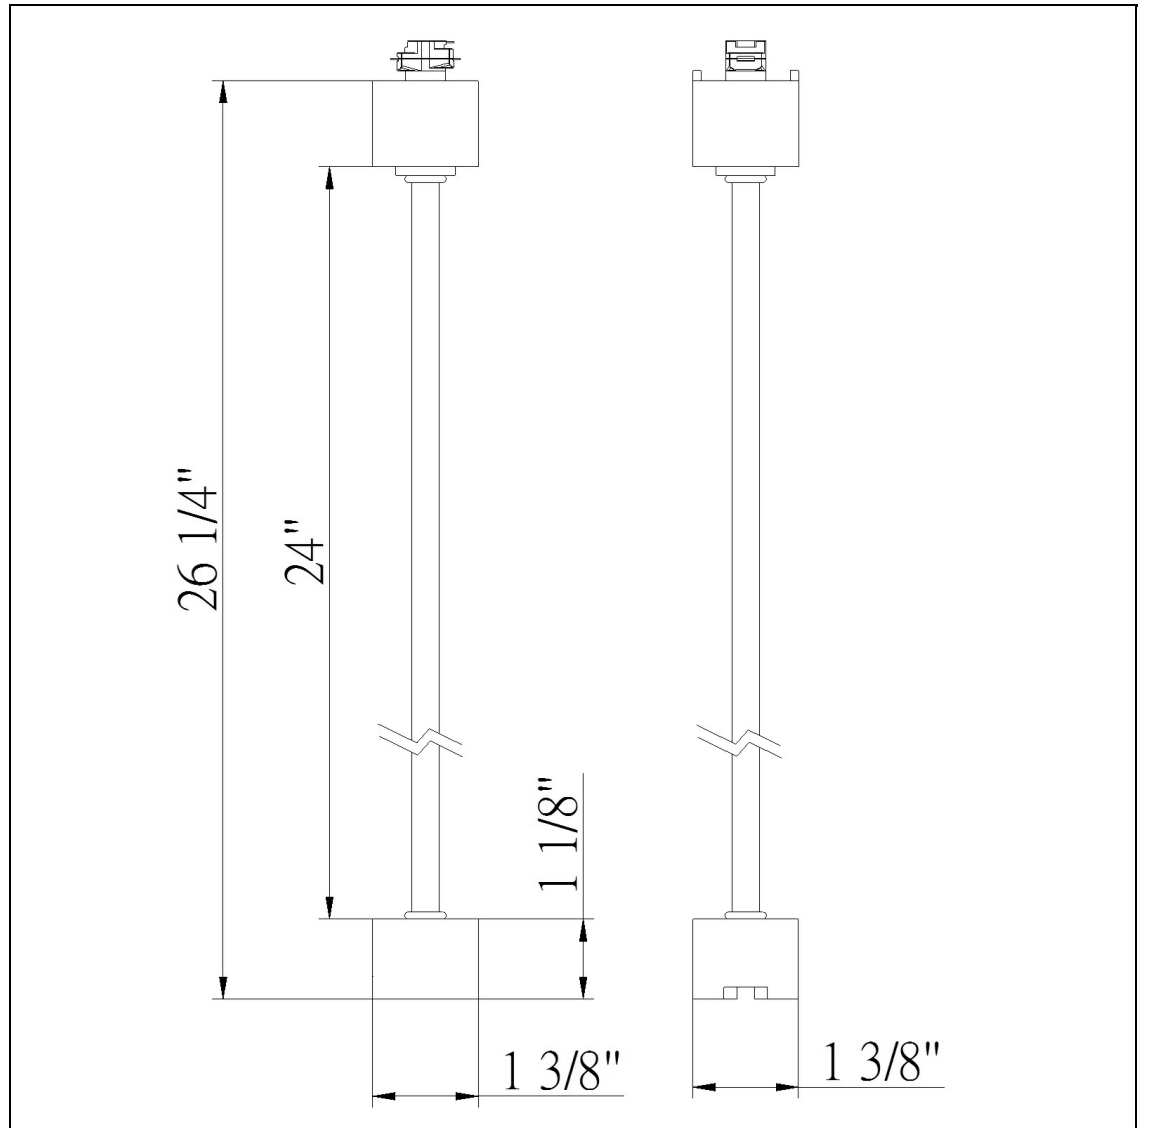

Product No. **HT-289-BK**

Description

24in Extension Rod (3 Wire)
Durable Metal Construction
Ships in One Carton
No Assembly Required
Compatible with "H" Type Three Wire Single
Circuit Track
24" Extension
24" Extension
24" Height Extension Rod in Black

Technical Specifications

UPC	020193067284
Wattage	N/A
CRI	N/A
Lumen	N/A
Switch Type	Track
Bulb Base	N/A
Number of Lights	N/A
Color	Black
Base Color	Black

Carton 1 Dimensions	9.60 x 8.50 x 26.50
Carton 2 Dimensions	0.00 x 0.00 x 26.50
Package Dimensions	L: 26.50 W: 8.50 H: 9.60