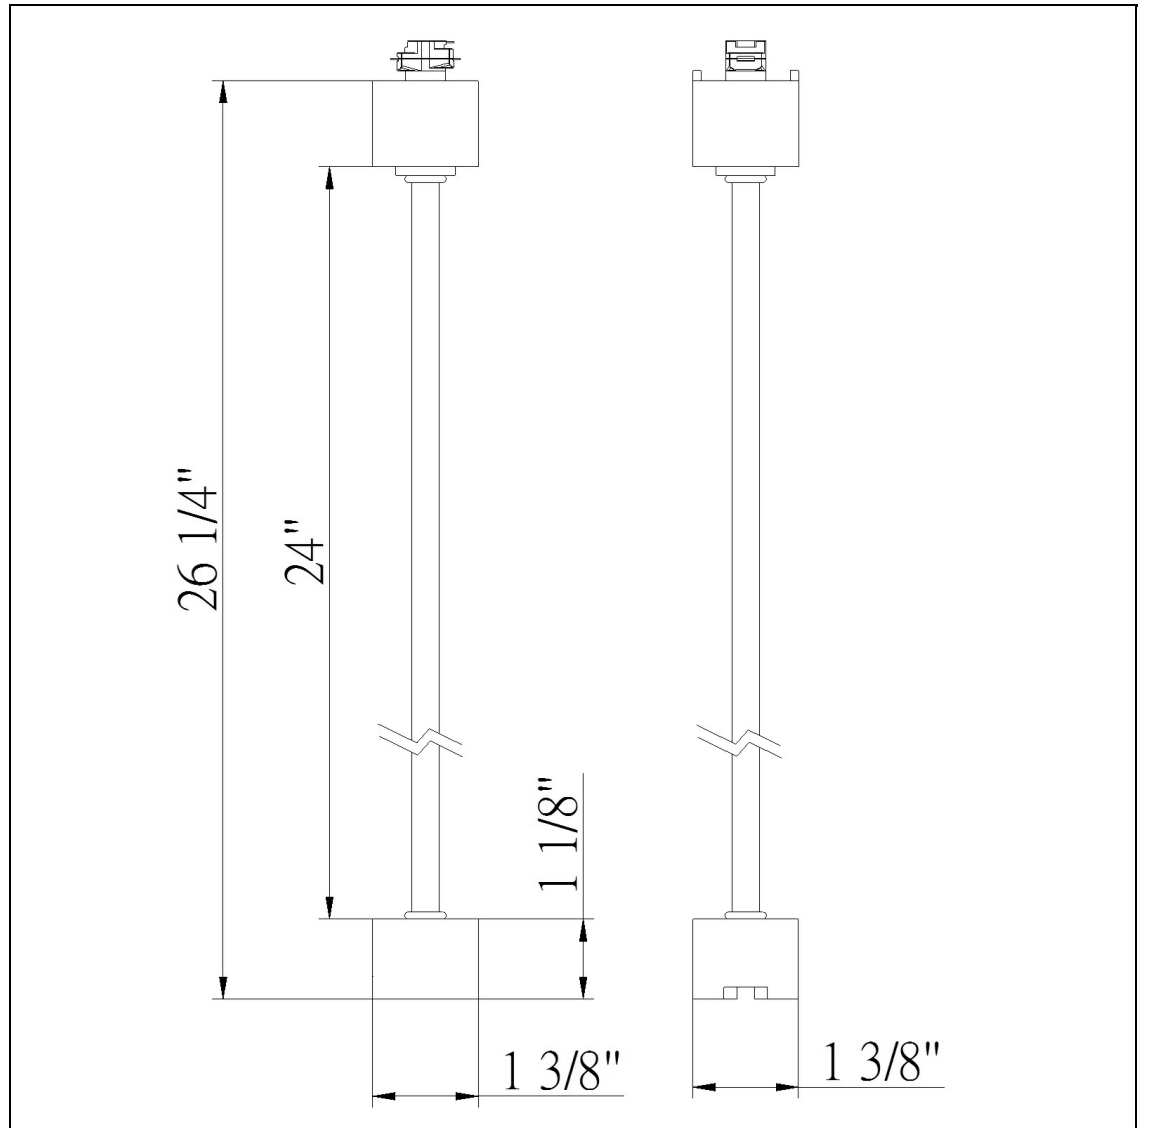

Product No. **HT-289-WH**

Description

24in Extension Rod (3 Wire)
Durable Metal Construction
Ships in One Carton
No Assembly Required
Compatible with "H" Type Three Wire Single
Circuit Track
24" Extension
24" Extension
24" Height Extension Rod in White

Technical Specifications

UPC	020193067284
Wattage	N/A
CRI	N/A
Lumen	N/A
Switch Type	Track
Bulb Base	N/A
Number of Lights	N/A
Color	White
Base Color	White

Carton 1 Dimensions	9.60 x 8.50 x 26.50
Carton 2 Dimensions	0.00 x 0.00 x 26.50
Package Dimensions	L: 26.50 W: 8.50 H: 9.60