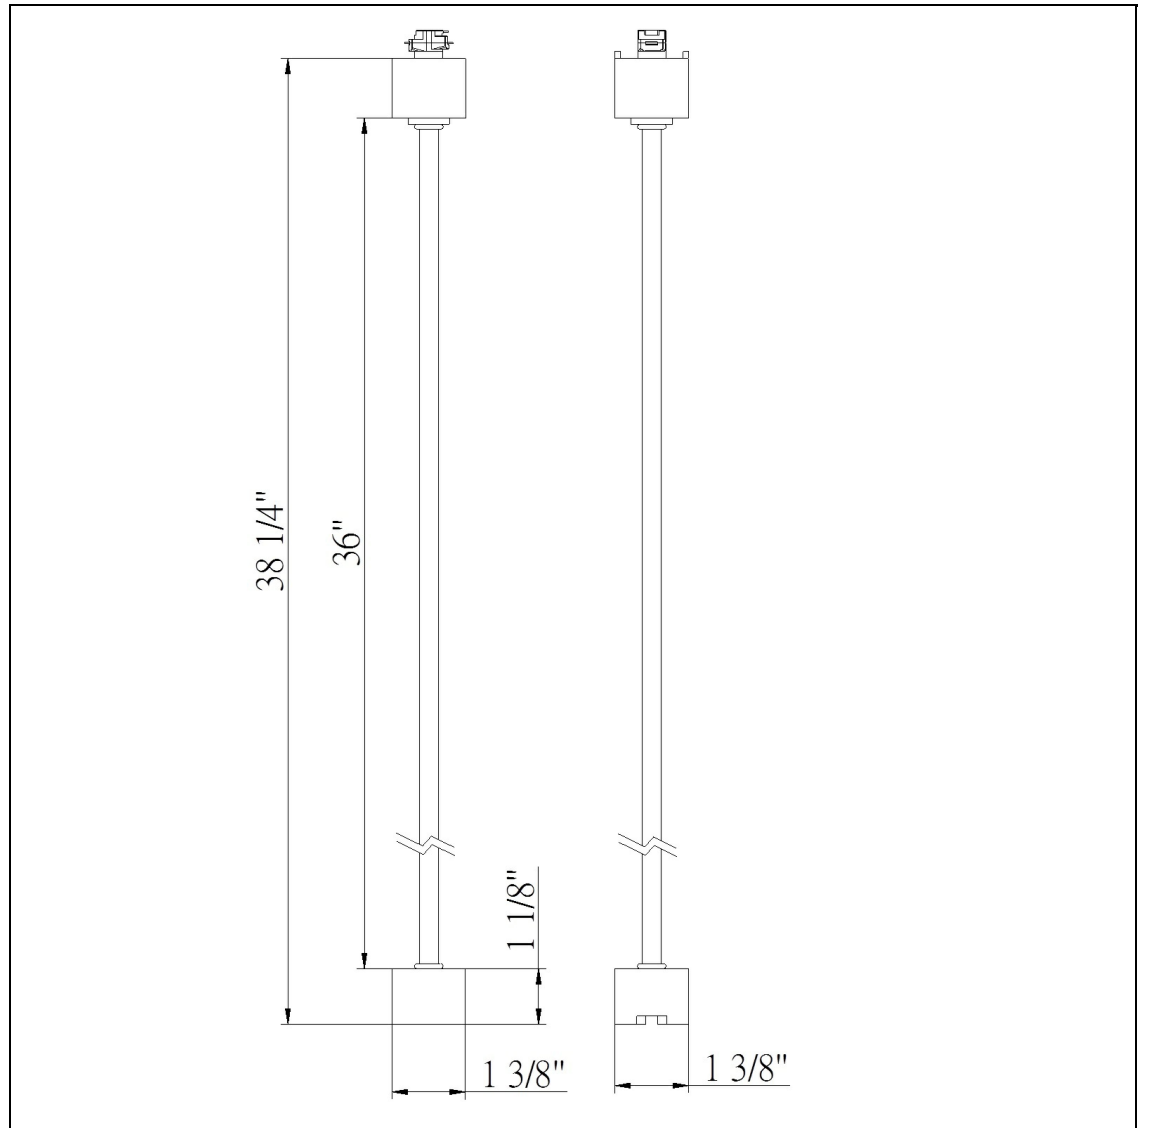

Product No. **HT-290-BK**

Description

36in Extension Rod (3 Wire)  
Durable Metal Construction  
Ships in One Carton  
No Assembly Required  
Compatible with "H" Type Three Wire Single  
Circuit Track  
36" Extension  
36" Extension  
36" Height Extension Rod in Black

Technical Specifications

<b>UPC</b>	020193067284
<b>Wattage</b>	N/A
<b>CRI</b>	N/A
<b>Lumen</b>	N/A
<b>Switch Type</b>	Track
<b>Bulb Base</b>	N/A
<b>Number of Lights</b>	N/A
<b>Color</b>	Black
<b>Base Color</b>	Black

<b>Carton 1 Dimensions</b>	9.40 x 8.00 x 38.50
<b>Carton 2 Dimensions</b>	0.00 x 0.00 x 38.50
<b>Package Dimensions</b>	L: 38.50 W: 8.00 H: 9.40