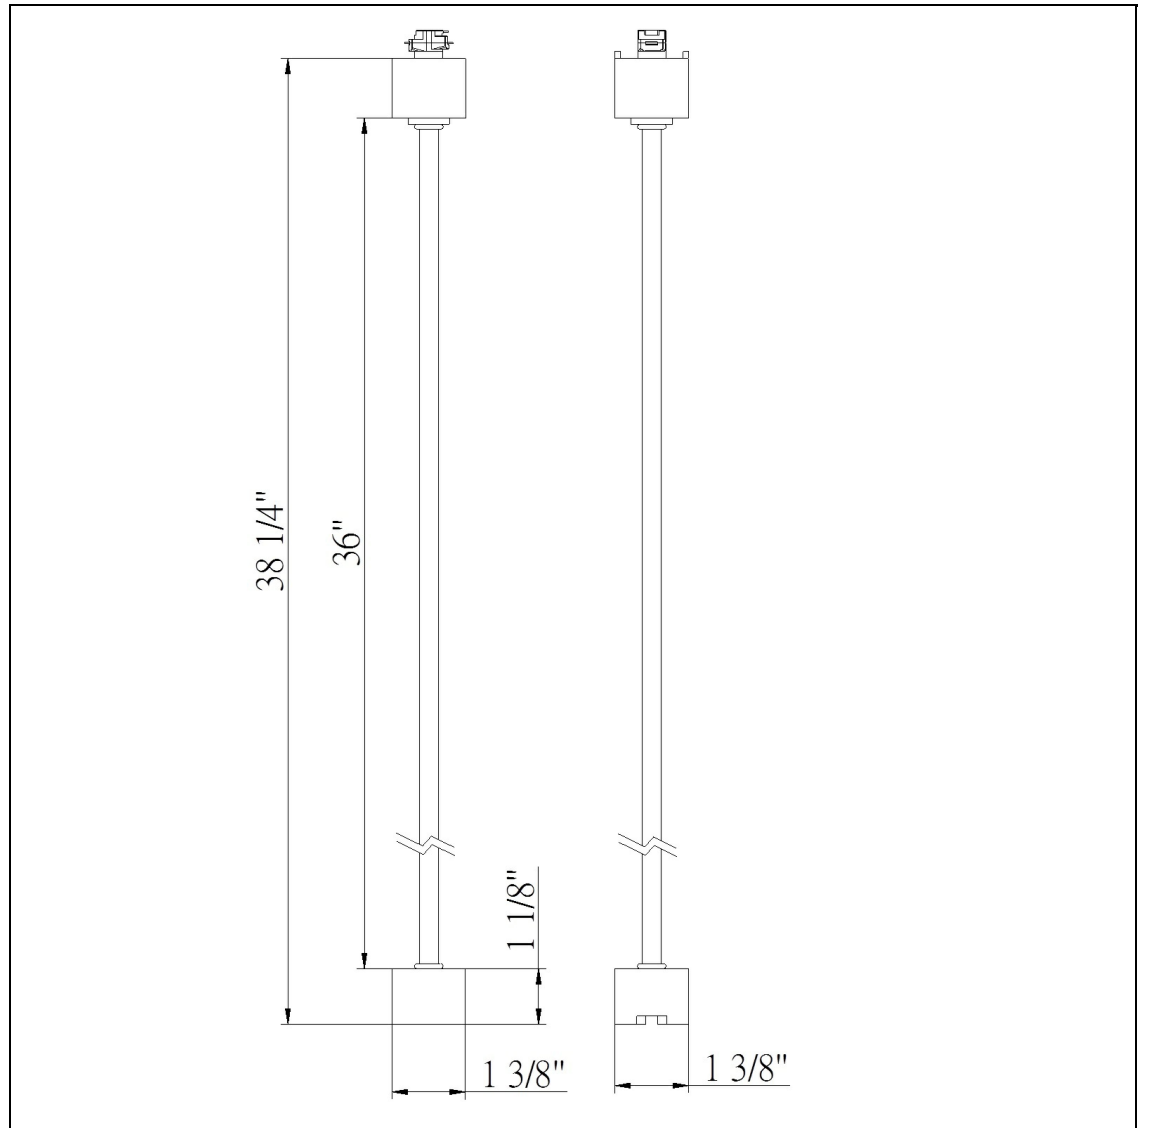

Product No. **HT-290-WH**

Description

36in Extension Rod (3 Wire)
Durable Metal Construction
Ships in One Carton
No Assembly Required
Compatible with "H" Type Three Wire Single
Circuit Track
36" Extension
36" Extension
36" Height Extension Rod in White

Technical Specifications

UPC	020193067284
Wattage	N/A
CRI	N/A
Lumen	N/A
Switch Type	Track
Bulb Base	N/A
Number of Lights	N/A
Color	White
Base Color	White

Carton 1 Dimensions	9.40 x 8.00 x 38.50
Carton 2 Dimensions	0.00 x 0.00 x 38.50
Package Dimensions	L: 38.50 W: 8.00 H: 9.40