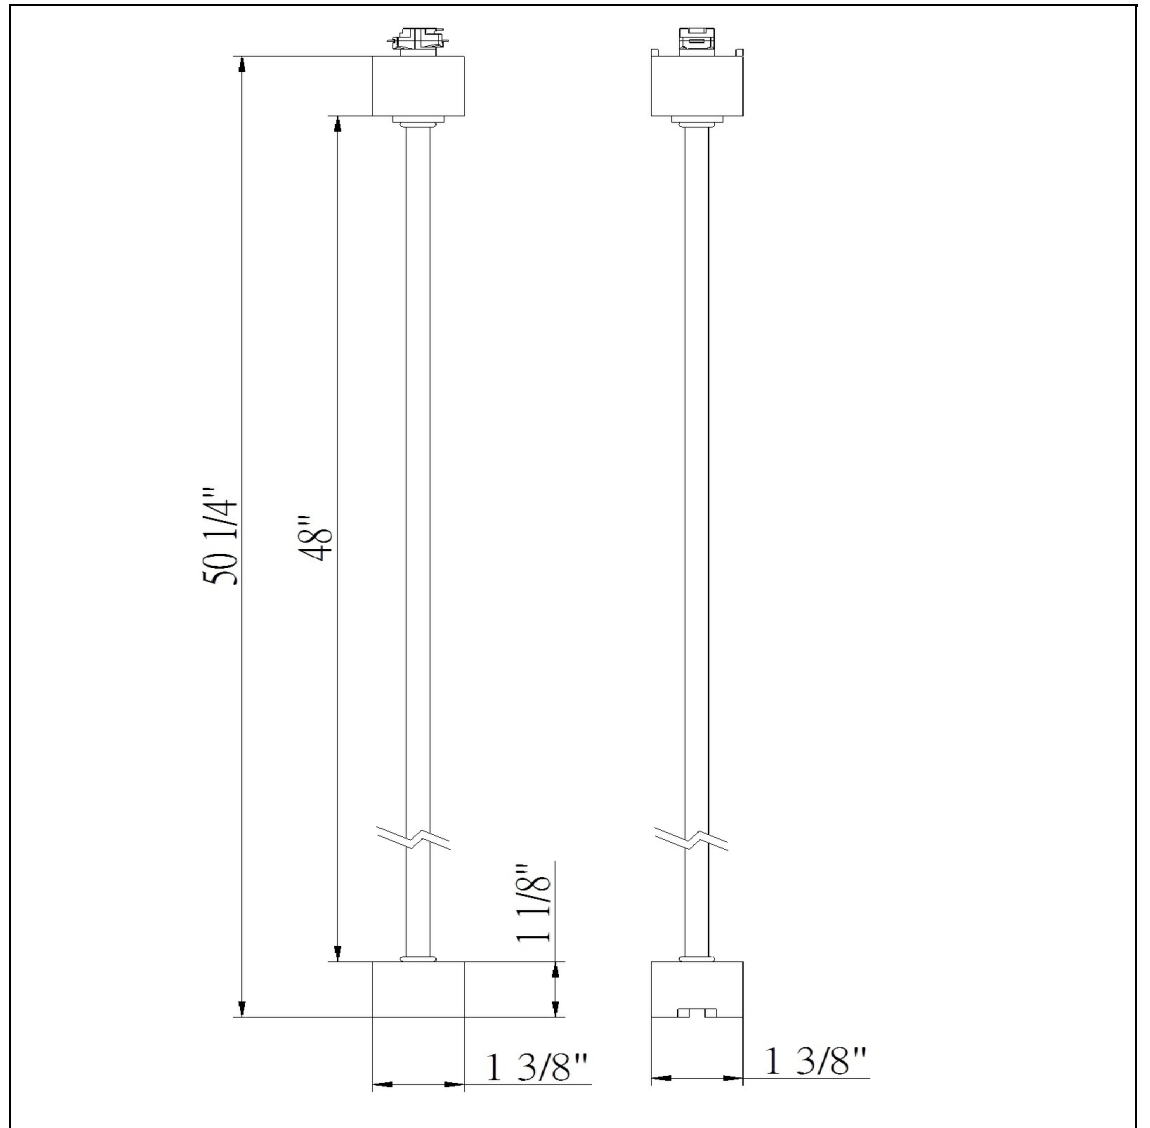

Product No. **HT-291-WH**

Description

48in Extension Rod (3 Wire)
Durable Metal Construction
Ships in One Carton
No Assembly Required
Compatible with "H" Type Three Wire Single
Circuit Track
48" Extension
48" Extension
48" Height Extension Rod in White

Technical Specifications

UPC	020193067284
Wattage	N/A
CRI	N/A
Lumen	N/A
Switch Type	Track
Bulb Base	N/A
Number of Lights	N/A
Color	White
Base Color	White

Carton 1 Dimensions	10.30 x 9.30 x 51.00
Carton 2 Dimensions	0.00 x 0.00 x 51.00
Package Dimensions	L: 51.00 W: 9.30 H: 10.30