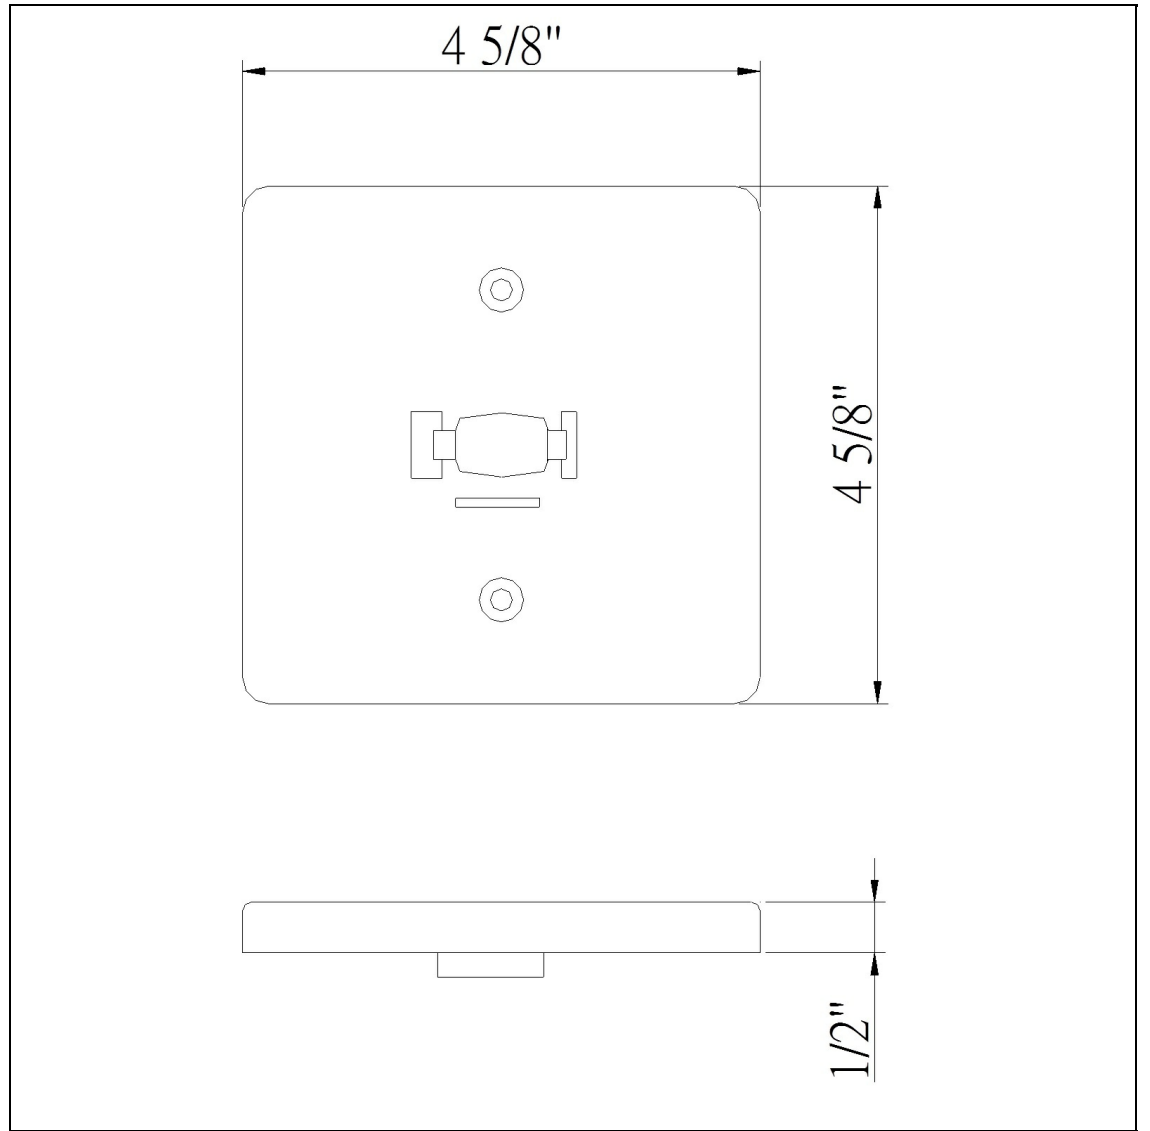

Product No. **HT-293-RU**

Description

Monopoint, Line Voltage
Durable Plastic Construction
Ships in One Carton
No Assembly Required
Compatible with Line Voltage "H" Type Three
Wire Single Circuit Track Heads
4 1/2" x 4 1/2"
4 1/2" x 4 1/2"
0.5" Height Monopoint in Rust

Technical Specifications

UPC	020193067284	Carton 1 Dimensions	6.80 x 15.90 x 30.60
Wattage	N/A	Carton 2 Dimensions	0.00 x 0.00 x 30.60
CRI	N/A	Package Dimensions	L: 30.60 W: 15.90 H: 6.80
Lumen	N/A		
Switch Type	Track		
Bulb Base	N/A		
Number of Lights	N/A		
Color	Rust		
Base Color	Rust		