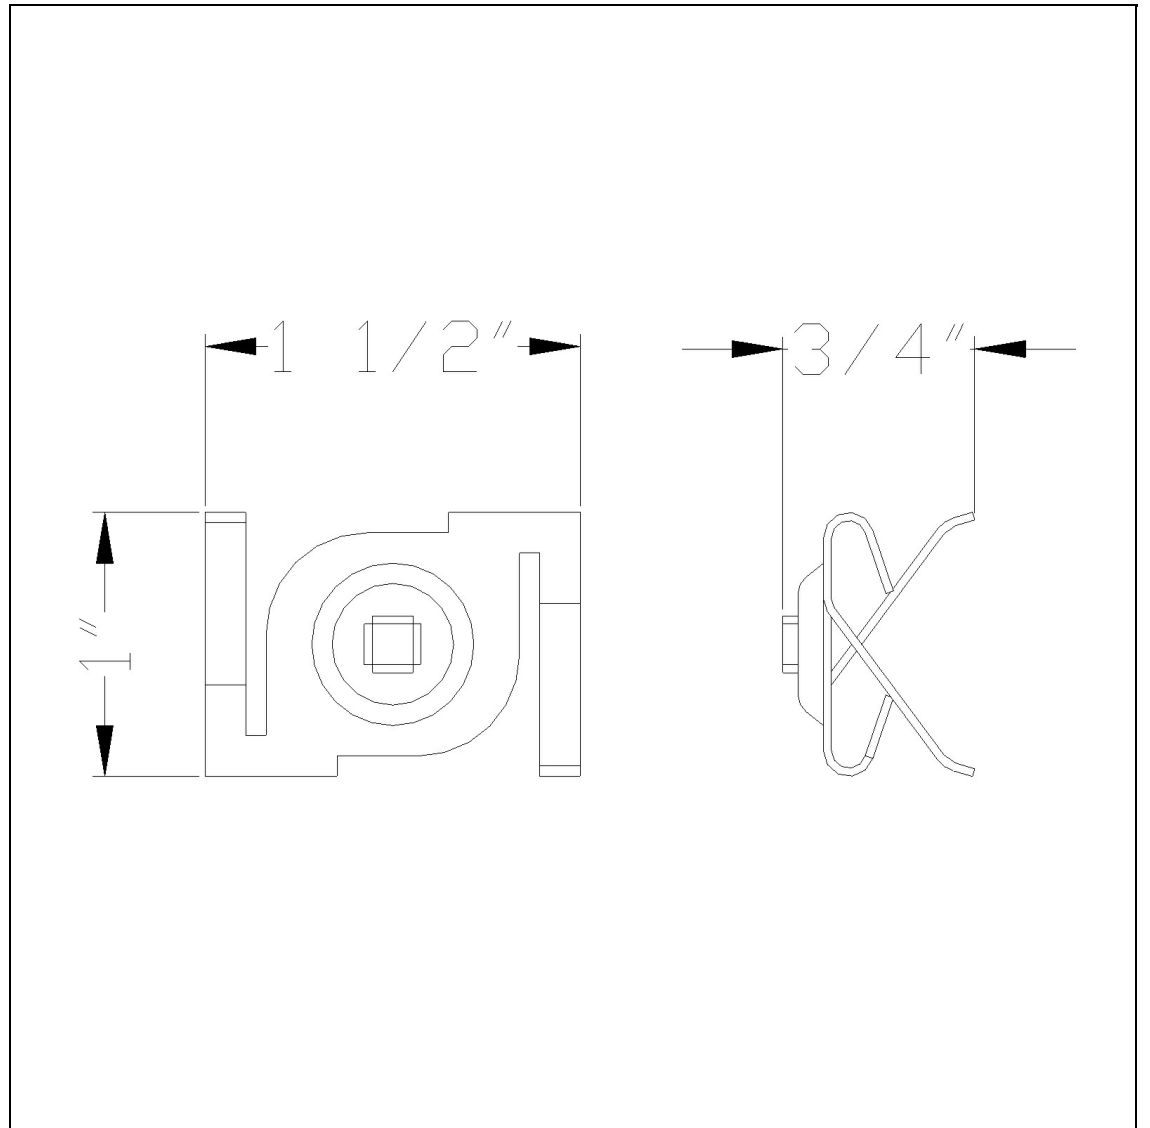

Product No. **HT-295-CH**

Description

T-Bar Clip Attachment
Durable Metal Construction
Ships in One Carton
Little to no assembly required
Compatible with "H" Type Three Wire Single
Circuit Track
2 pc for 2' & 4' track
3 pc for 6' & 8' track
3 pc for 6' & 8' track
0.7" Height T-Bar Clip in Chrome

Technical Specifications

UPC	020193067284
Wattage	N/A
CRI	N/A
Lumen	N/A
Switch Type	Track
Bulb Base	N/A
Number of Lights	N/A
Color	Chrome
Base Color	Chrome

Carton 1 Dimensions	6.90 x 12.80 x 15.80
Carton 2 Dimensions	0.00 x 0.00 x 15.80
Package Dimensions	L: 15.80 W: 12.80 H: 6.90