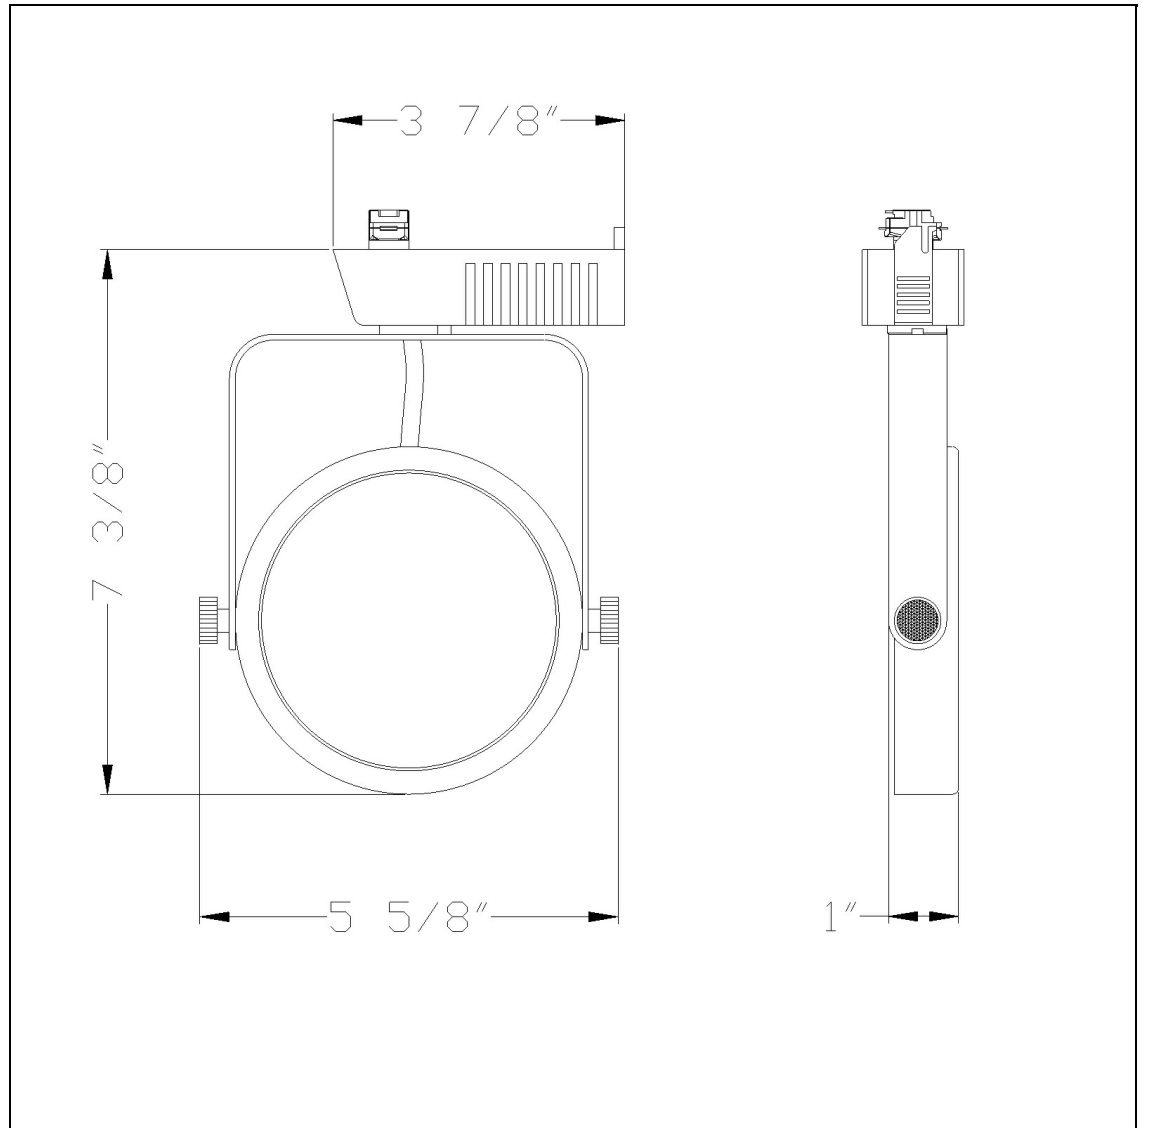

Product No. **HT-296-BK**

Description

Precise Beam Projection  
Durable Plastic Construction  
Ships in One Carton  
No Assembly Required  
Compatible with "H" Type Three Wire Single Circuit Track  
90 degree from horizontal  
355 Degree Rotation Capability  
355 Degree Rotation Capability  
7.4: Height Precibe Beam Projection in Black

Technical Specifications

<b>UPC</b>	020193067284
<b>Wattage</b>	50W
<b>CRI</b>	N/A
<b>Lumen</b>	N/A
<b>Switch Type</b>	Track
<b>Bulb Base</b>	N/A
<b>Number of Lights</b>	N/A
<b>Color</b>	Black
<b>Base Color</b>	Black

<b>Carton 1 Dimensions</b>	12.50 x 13.00 x 15.00
<b>Carton 2 Dimensions</b>	0.00 x 0.00 x 15.00
<b>Package Dimensions</b>	L: 15.00 W: 13.00 H: 12.50