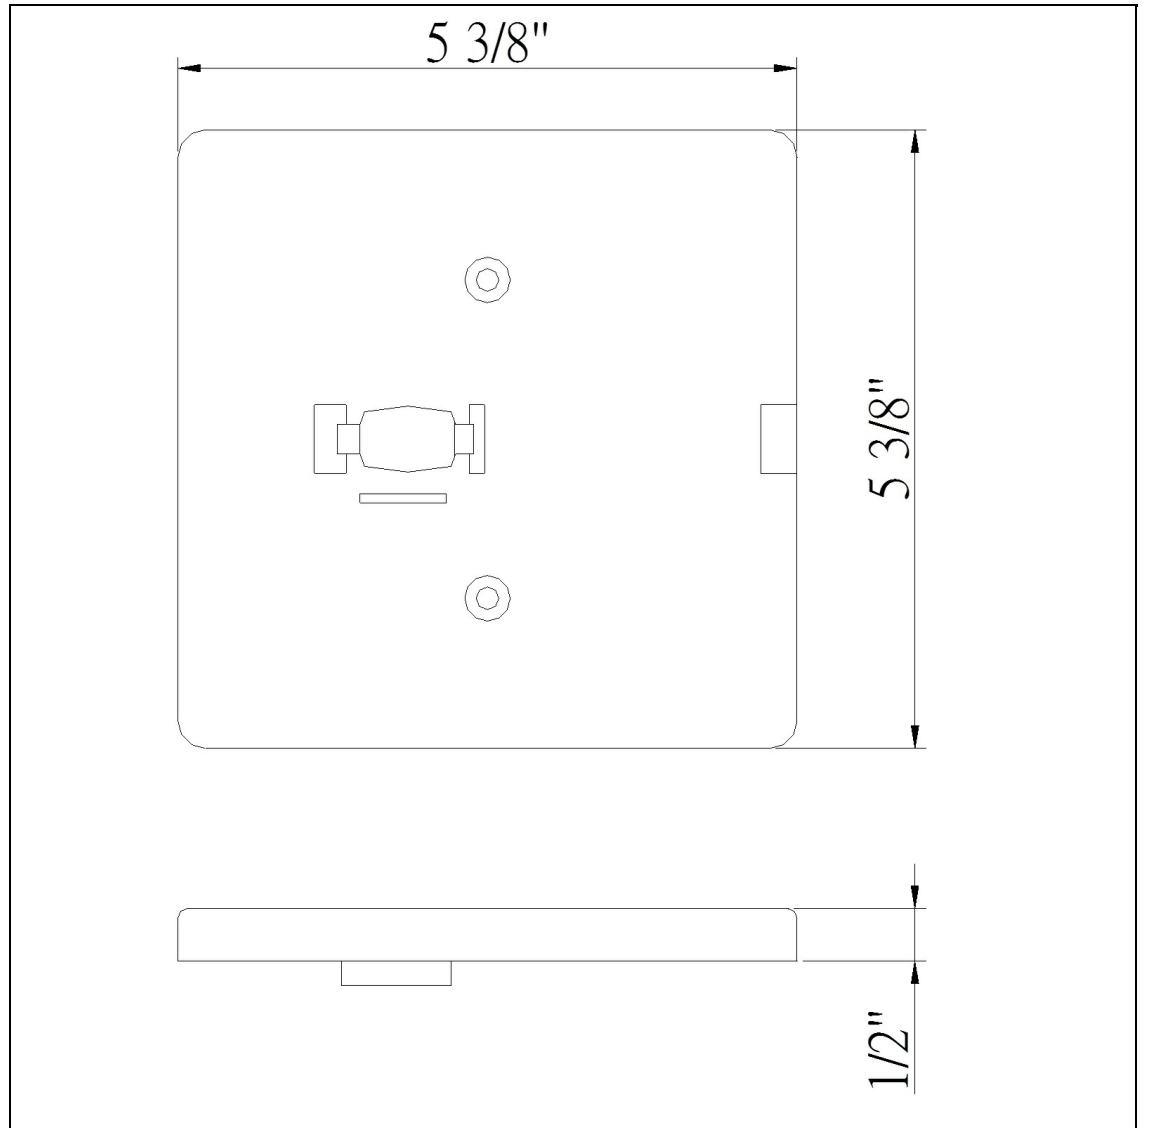

Product No. **HT-297-BS**

Description

Monopoint, Low Voltage  
Durable Plastic Construction  
Ships in One Carton  
No Assembly Required  
Compatible with "H" Type Three Wire Single  
Circuit Track  
4 1/2" x 4 1/2"  
4 1/2" x 4 1/2"  
0.5" Height Monopoint in Brushed Steel

Technical Specifications

<b>UPC</b>	020193067284	<b>Carton 1 Dimensions</b>	7.00 x 15.90 x 31.00
<b>Wattage</b>	N/A	<b>Carton 2 Dimensions</b>	0.00 x 0.00 x 31.00
<b>CRI</b>	N/A	<b>Package Dimensions</b>	L: 31.00 W: 15.90 H: 7.00
<b>Lumen</b>	N/A		
<b>Switch Type</b>	Track		
<b>Bulb Base</b>	N/A		
<b>Number of Lights</b>	N/A		
<b>Color</b>	Brushed Steel		
<b>Base Color</b>	Brushed Steel		