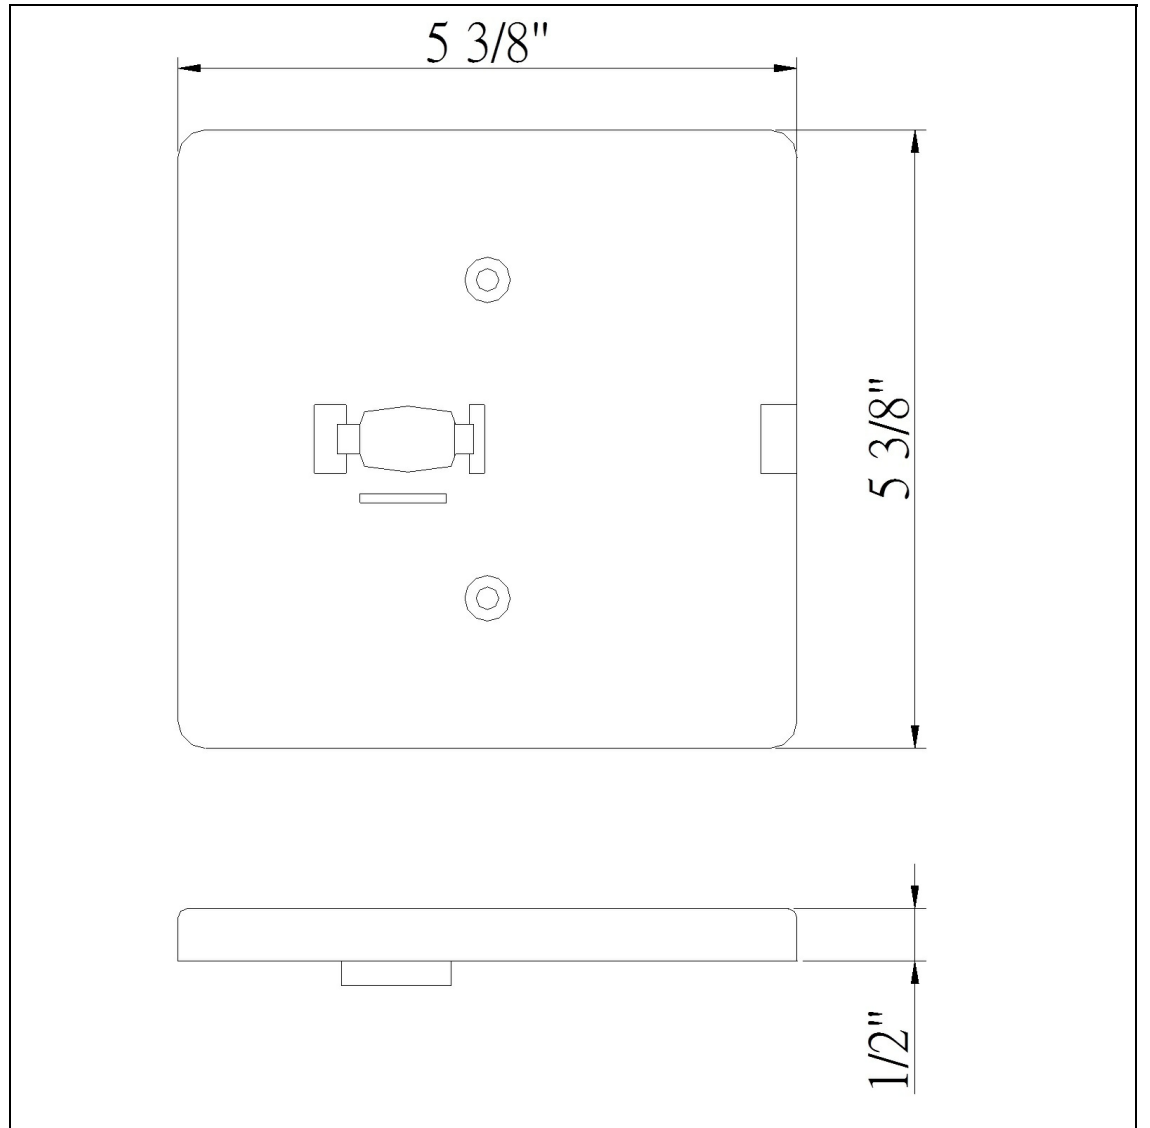

Product No. **HT-297-DB**

Description

Monopoint, Low Voltage,
Durable Plastic Construction
Ships in One Carton
No Assembly Required
Compatible with "H" Type Three Wire Single
Circuit Track
4 1/2" x 4 1/2"
4 1/2" x 4 1/2"
0.5" Height Monopoint in Dark Bronze

Technical Specifications

UPC	020193067284	Carton 1 Dimensions	7.00 x 15.90 x 31.00
Wattage	N/A	Carton 2 Dimensions	0.00 x 0.00 x 31.00
CRI	N/A	Package Dimensions	L: 31.00 W: 15.90 H: 7.00
Lumen	N/A		
Switch Type	Track		
Bulb Base	N/A		
Number of Lights	N/A		
Color	Dark Bronze		
Base Color	Dark Bronze		