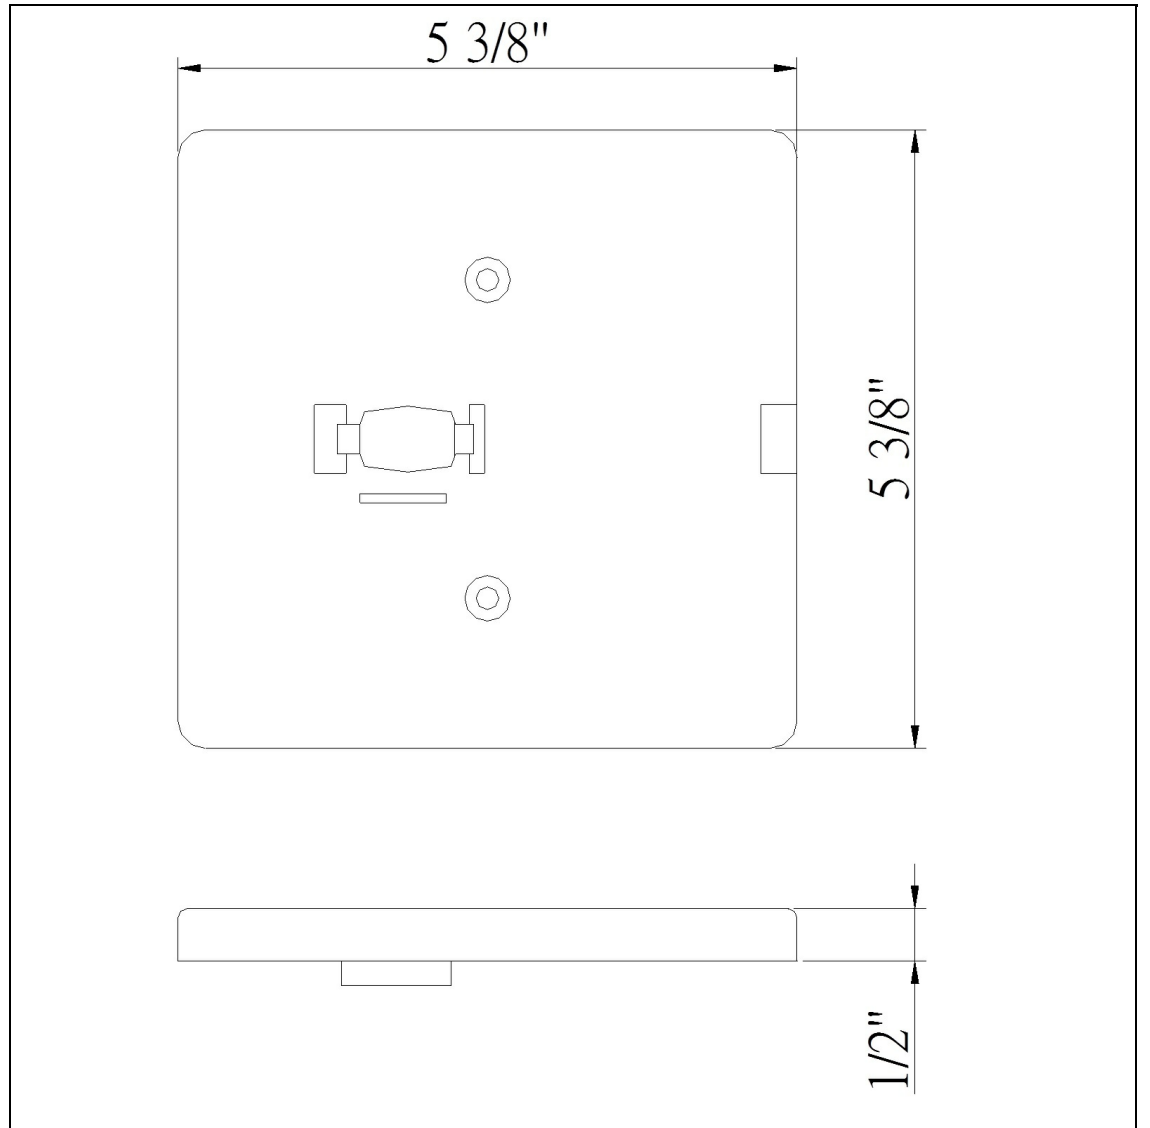

Product No. **HT-297-RU**

Description

Monopoint, Low Voltage
Durable Plastic Construction
Ships in One Carton
No Assembly Required
Compatible with "H" Type Three Wire Single
Circuit Track
4 1/2" x 4 1/2"
4 1/2" x 4 1/2"
0.5" Height Monopoint in Rust

Technical Specifications

UPC	020193067284	Carton 1 Dimensions	7.00 x 15.90 x 31.00
Wattage	N/A	Carton 2 Dimensions	0.00 x 0.00 x 31.00
CRI	N/A	Package Dimensions	L: 31.00 W: 15.90 H: 7.00
Lumen	N/A		
Switch Type	Track		
Bulb Base	N/A		
Number of Lights	N/A		
Color	Rust		
Base Color	Rust		