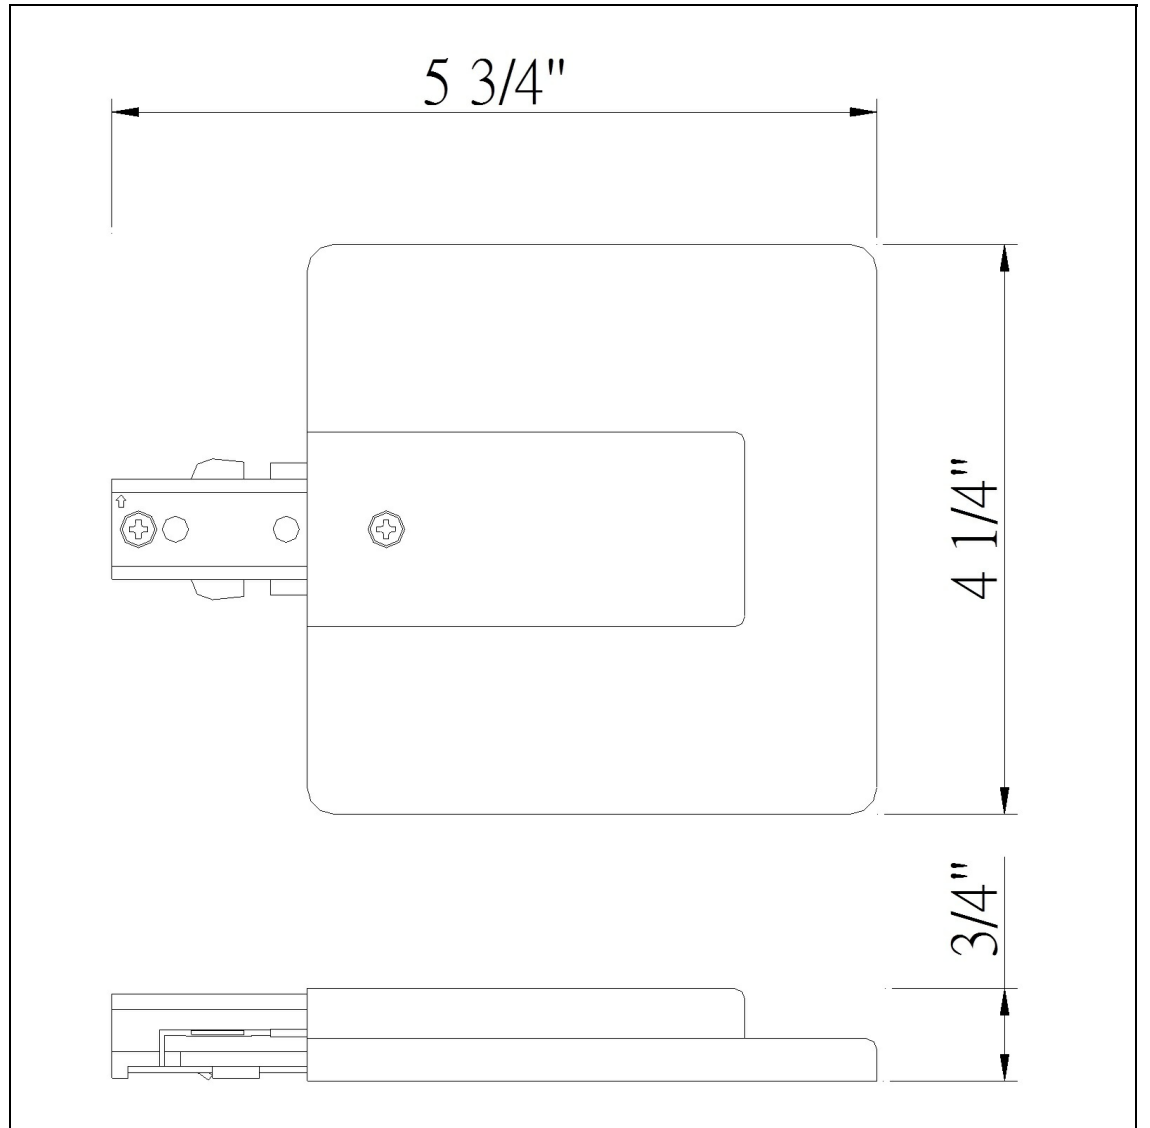

Product No. **HT-300-BK**

Description

Live End With Outlet Box Cover
Durable Plastic Construction
Ships in One Carton
No Assembly Required
Compatible with "H" Type Three Wire Single Circuit Track
Compatible with "H" Type Three Wire Single Circuit Track
0.75" Height Live End with Outlet Box Cover in Black

Technical Specifications

UPC	020193067284	Carton 1 Dimensions	7.00 x 16.00 x 30.90
Wattage	N/A	Carton 2 Dimensions	0.00 x 0.00 x 30.90
CRI	N/A	Package Dimensions	L: 30.90 W: 16.00 H: 7.00
Lumen	N/A		
Switch Type	Track		
Bulb Base	N/A		
Number of Lights	N/A		
Color	Black		
Base Color	Black		