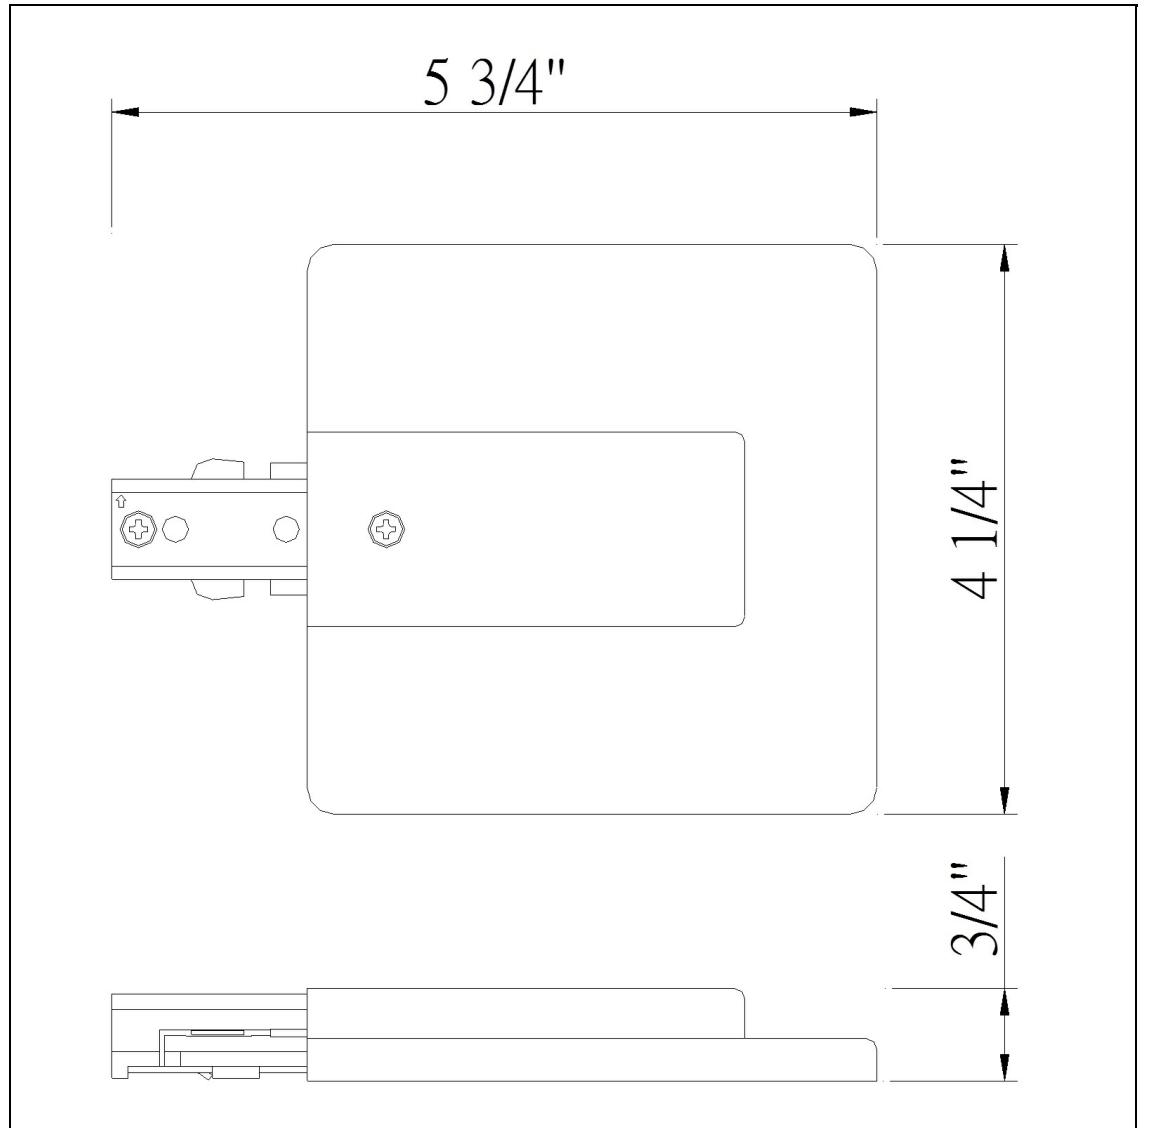

Product No. **HT-300-BK**

Description

Live End With Outlet Box Cover
Durable Plastic Construction
Ships in One Carton
No Assembly Required
Compatible with "H" Type Three Wire Single Circuit Track
Compatible with "H" Type Three Wire Single Circuit Track
0.75" Height Live End with Outlet Box Cover in Black

Technical Specifications

UPC	020193067284
Wattage	N/A
CRI	N/A
Lumen	N/A
Switch Type	Track
Bulb Base	N/A
Number of Lights	N/A
Color	Black
Base Color	Black

Carton 1 Dimensions	7.00 x 16.00 x 30.90
Carton 2 Dimensions	0.00 x 0.00 x 30.90
Package Dimensions	L: 30.90 W: 16.00 H: 7.00