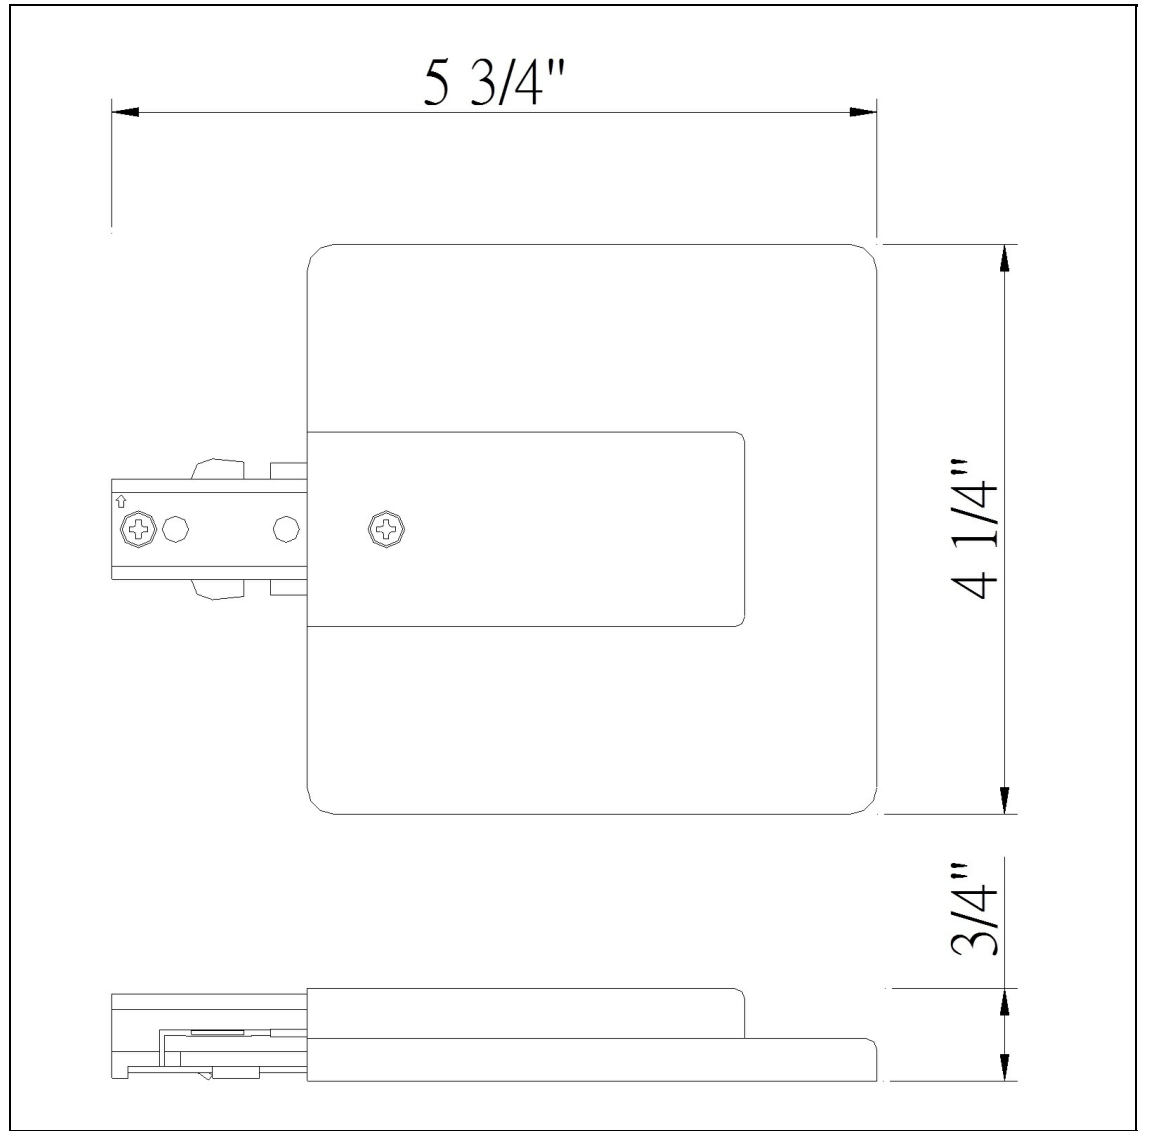

Product No. **HT-300-BS**

Description

Live End W/ Outlet Cover
Durable Plastic Construction
Ships in One Carton
No Assembly Required
Compatible with "H" Type Three Wire Single Circuit Track
Compatible with "H" Type Three Wire Single Circuit Track
0.75" Height Live End with Outlet Box Cover in Brushed Steel

Technical Specifications

UPC	020193067284	Carton 1 Dimensions	7.00 x 16.00 x 30.90
Wattage	N/A	Carton 2 Dimensions	0.00 x 0.00 x 30.90
CRI	N/A	Package Dimensions	L: 30.90 W: 16.00 H: 7.00
Lumen	N/A		
Switch Type	Track		
Bulb Base	N/A		
Number of Lights	N/A		
Color	Brushed Steel		
Base Color	Brushed Steel		