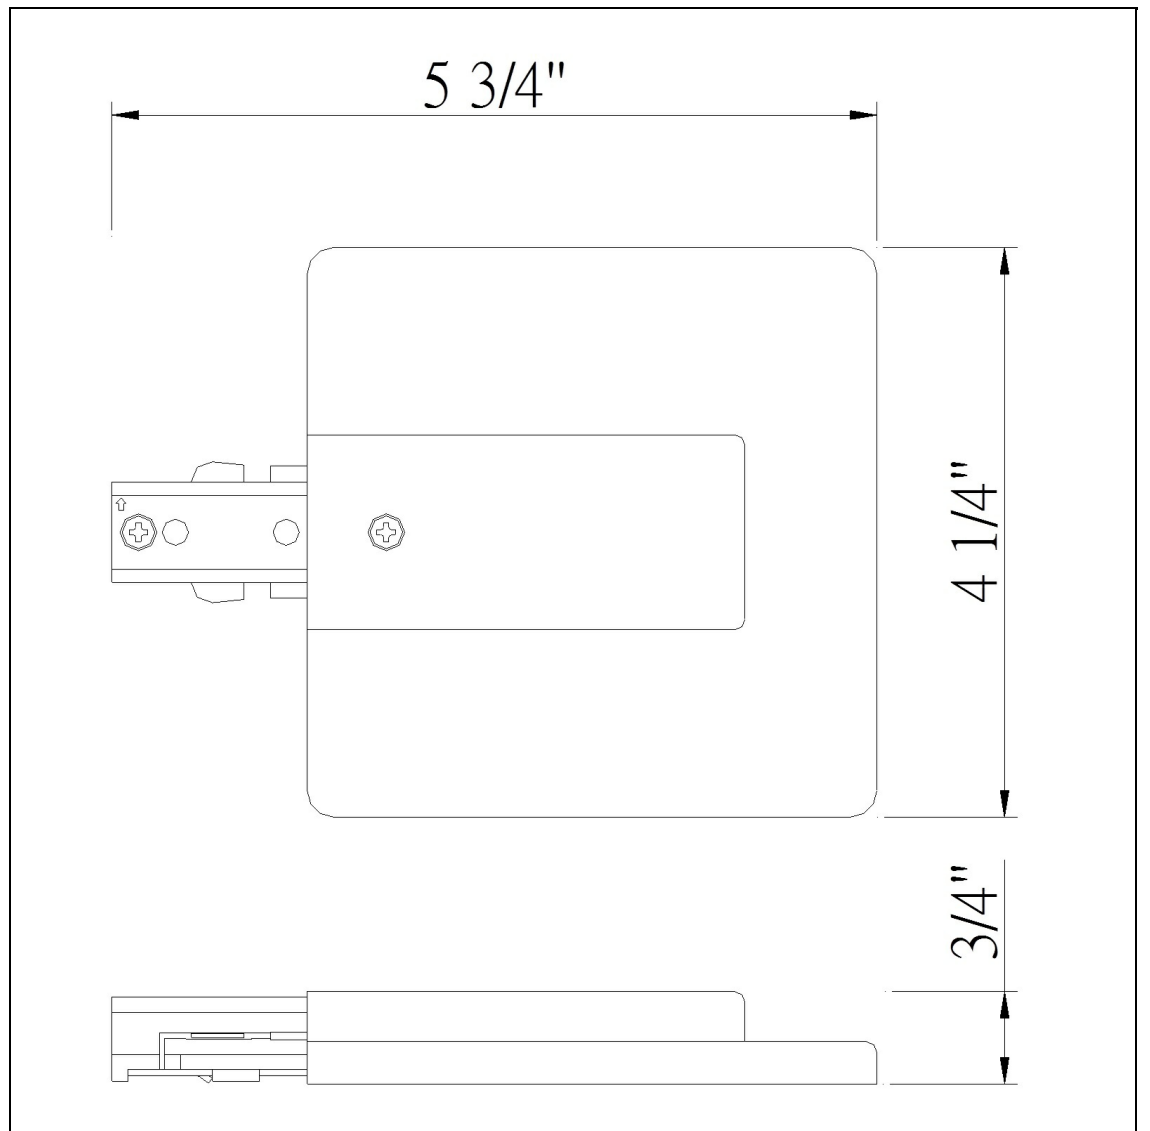

Product No. **HT-300-BS**

Description

Live End W/ Outlet Cover
Durable Plastic Construction
Ships in One Carton
No Assembly Required
Compatible with "H" Type Three Wire Single Circuit Track
Compatible with "H" Type Three Wire Single Circuit Track
0.75" Height Live End with Outlet Box Cover in Brushed Steel

Technical Specifications

UPC	020193067284
Wattage	N/A
CRI	N/A
Lumen	N/A
Switch Type	Track
Bulb Base	N/A
Number of Lights	N/A
Color	Brushed Steel
Base Color	Brushed Steel

Carton 1 Dimensions	7.00 x 16.00 x 30.90
Carton 2 Dimensions	0.00 x 0.00 x 30.90
Package Dimensions	L: 30.90 W: 16.00 H: 7.00