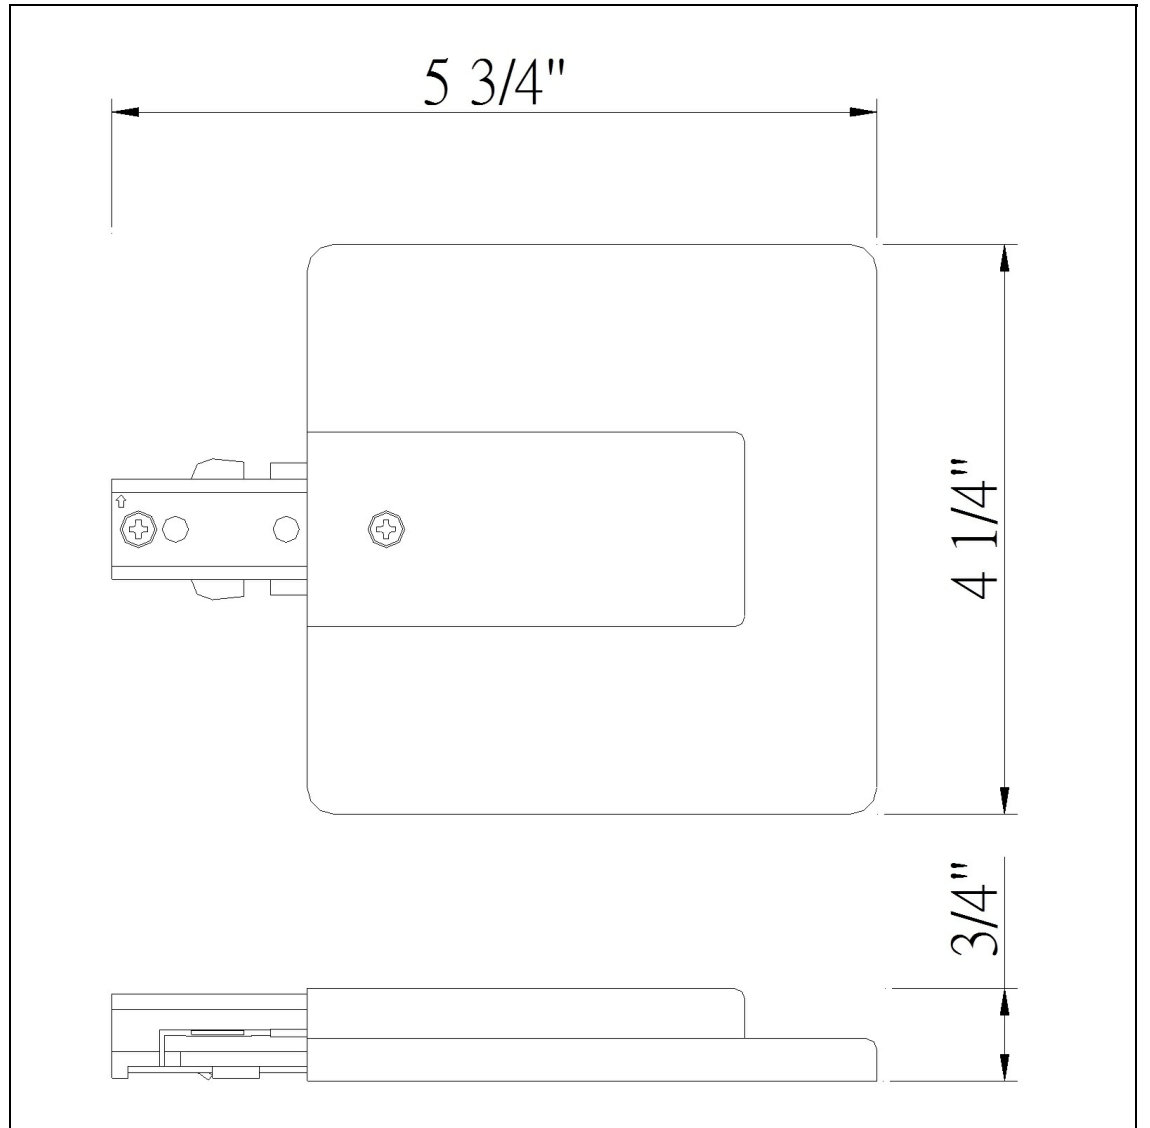

Product No. **HT-300-DB**

Description

Live End W/Outlet Cover in Db Color  
Durable Plastic Construction  
Ships in One Carton  
No Assembly Required  
Compatible with "H" Type Three Wire Single Circuit Track  
Compatible with "H" Type Three Wire Single Circuit Track  
0.75" Height Live End with Outlet Box Cover in Dark Bronze

Technical Specifications

<b>UPC</b>	020193067284	<b>Carton 1 Dimensions</b>	7.00 x 16.00 x 30.90
<b>Wattage</b>	N/A	<b>Carton 2 Dimensions</b>	0.00 x 0.00 x 30.90
<b>CRI</b>	N/A	<b>Package Dimensions</b>	L: 30.90 W: 16.00 H: 7.00
<b>Lumen</b>	N/A		
<b>Switch Type</b>	Track		
<b>Bulb Base</b>	N/A		
<b>Number of Lights</b>	N/A		
<b>Color</b>	Dark Bronze		
<b>Base Color</b>	Dark Bronze		