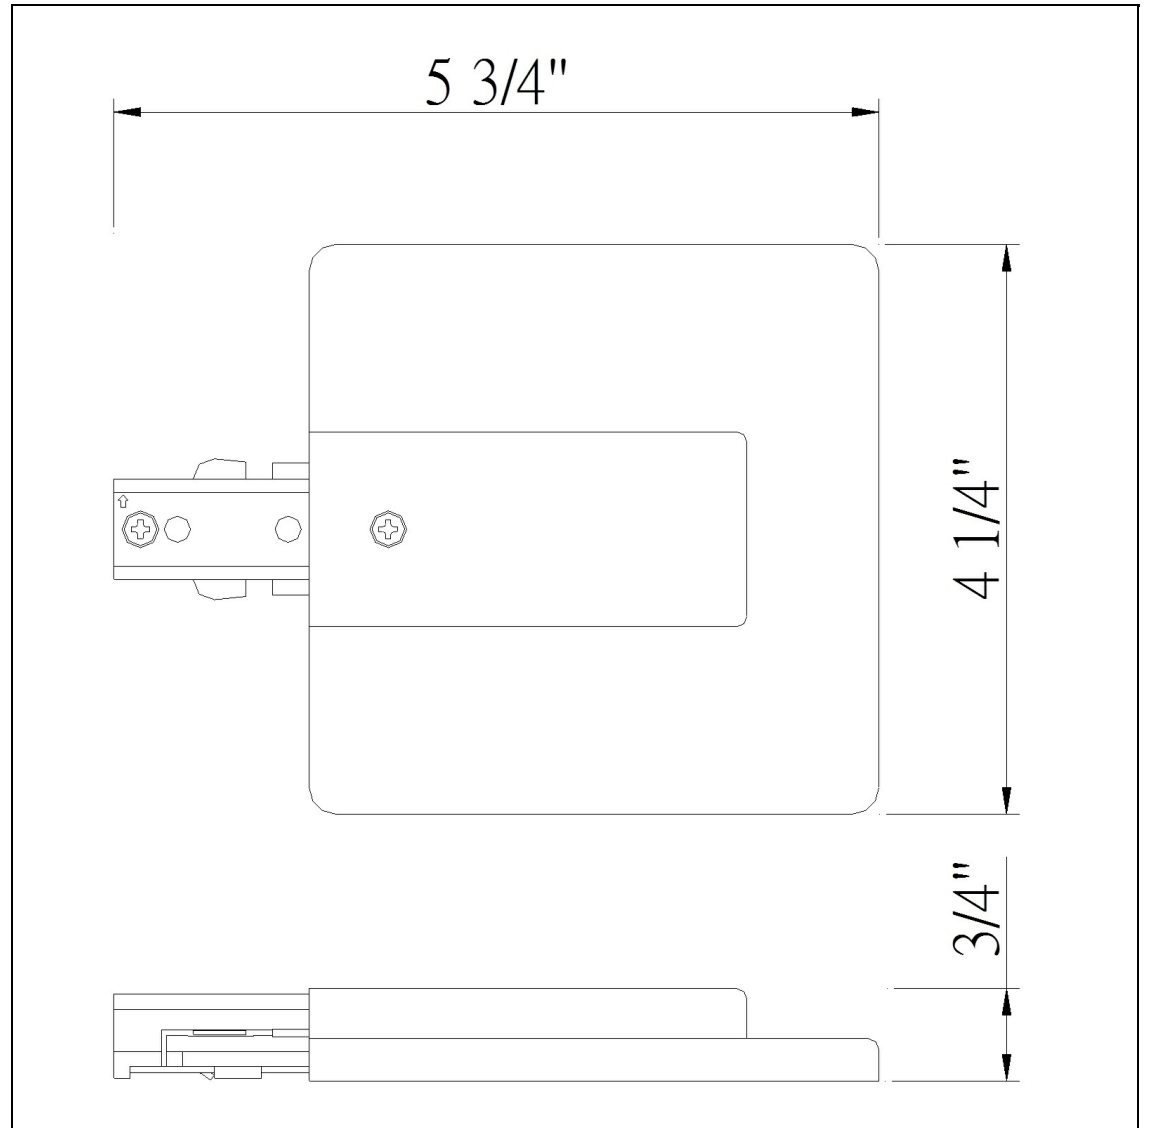

Product No. **HT-300-DB**

Description

Live End W/Outlet Cover in Db Color
Durable Plastic Construction
Ships in One Carton
No Assembly Required
Compatible with "H" Type Three Wire Single Circuit Track
Compatible with "H" Type Three Wire Single Circuit Track
0.75" Height Live End with Outlet Box Cover in Dark Bronze

Technical Specifications

UPC	020193067284	Carton 1 Dimensions	7.00 x 16.00 x 30.90
Wattage	N/A	Carton 2 Dimensions	0.00 x 0.00 x 30.90
CRI	N/A	Package Dimensions	L: 30.90 W: 16.00 H: 7.00
Lumen	N/A		
Switch Type	Track		
Bulb Base	N/A		
Number of Lights	N/A		
Color	Dark Bronze		
Base Color	Dark Bronze		