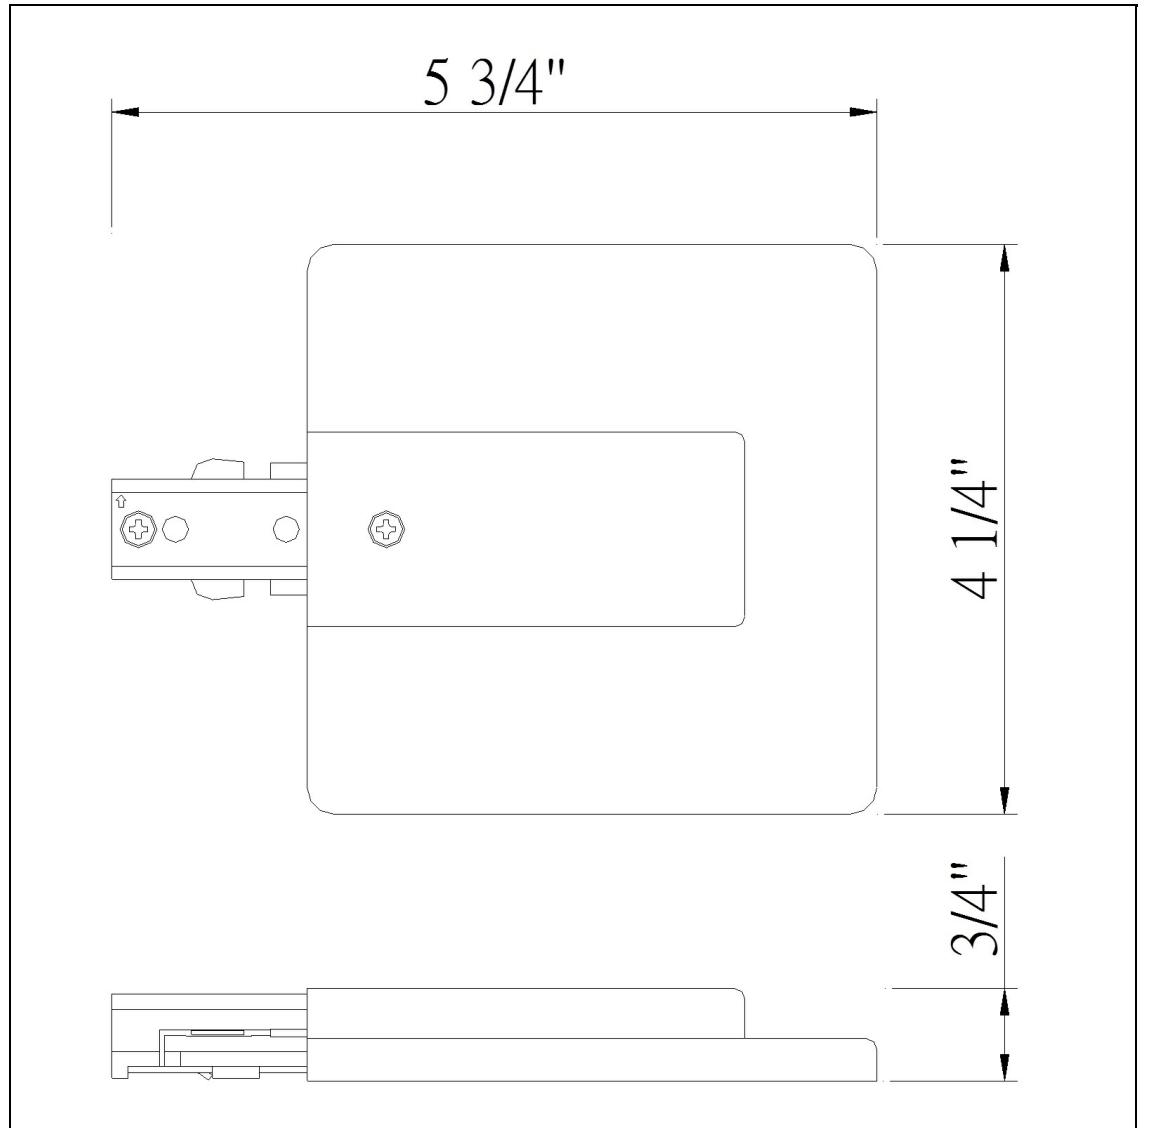

Product No. **HT-300-RU**

Description

Live End W/Outlet Cover in Rust
Durable Plastic Construction
Ships in One Carton
No Assembly Required
Compatible with "H" Type Three Wire Single Circuit Track
Compatible with "H" Type Three Wire Single Circuit Track
0.75" Height Live End with Outlet Box Cover in Rust

Technical Specifications

UPC	020193067284	Carton 1 Dimensions	7.00 x 16.00 x 30.90
Wattage	N/A	Carton 2 Dimensions	0.00 x 0.00 x 30.90
CRI	N/A	Package Dimensions	L: 30.90 W: 16.00 H: 7.00
Lumen	N/A		
Switch Type	Track		
Bulb Base	N/A		
Number of Lights	N/A		
Color	Rust		
Base Color	Rust		