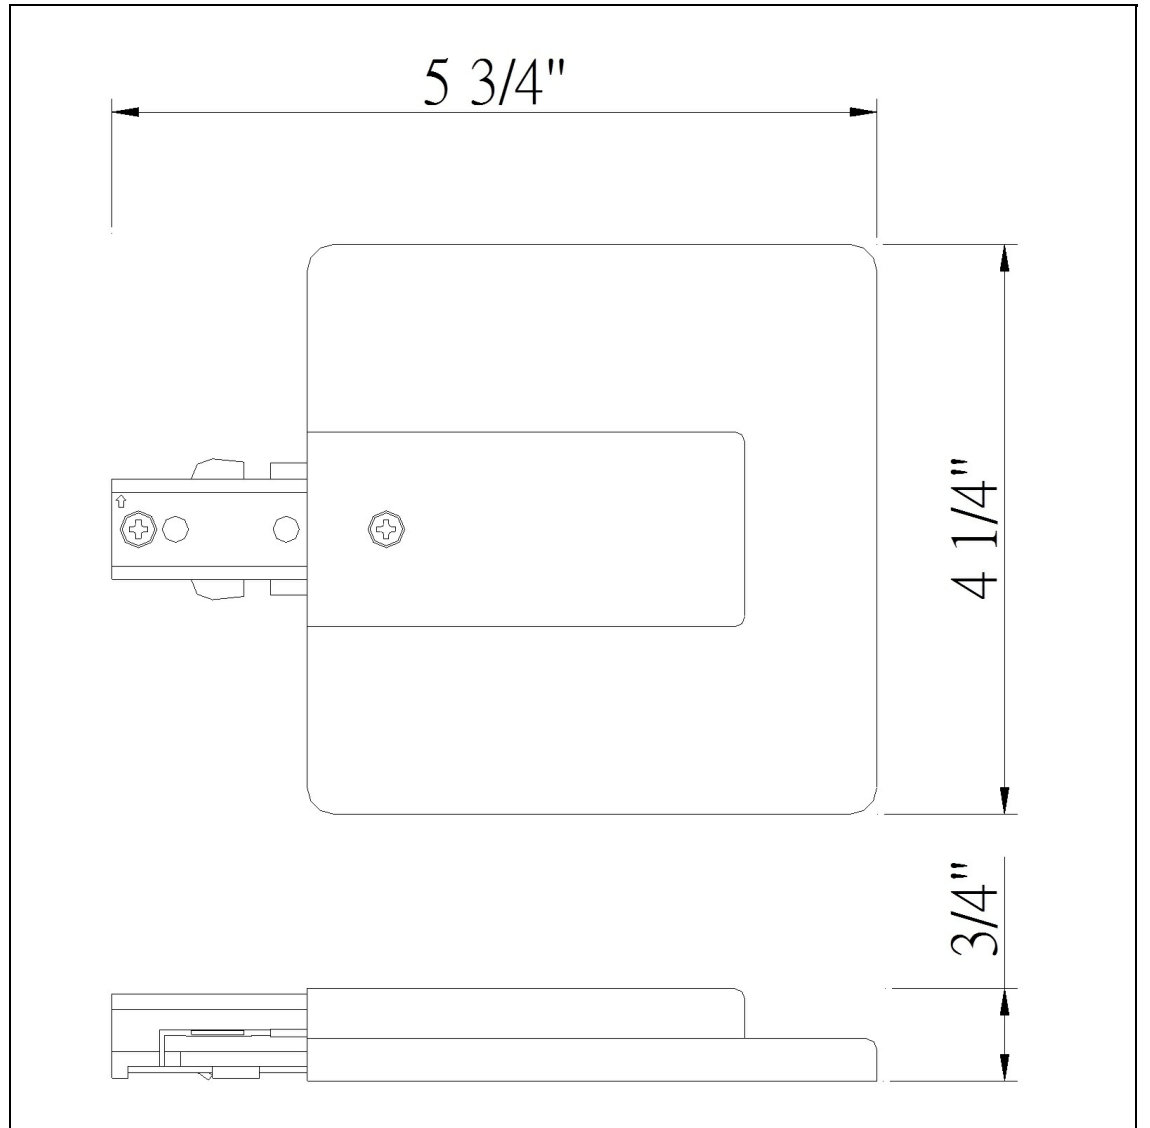

Product No. **HT-300-WH**

Description

Live End With Outlet Box Cover  
Durable Plastic Construction  
Ships in One Carton  
No Assembly Required  
Compatible with "H" Type Three Wire Single Circuit Track  
Compatible with "H" Type Three Wire Single Circuit Track  
0.75" Height Live End with Outlet Box Cover in White

Technical Specifications

|                         |              |                            |                           |
|-------------------------|--------------|----------------------------|---------------------------|
| <b>UPC</b>              | 020193067284 | <b>Carton 1 Dimensions</b> | 7.00 x 16.00 x 30.90      |
| <b>Wattage</b>          | N/A          | <b>Carton 2 Dimensions</b> | 0.00 x 0.00 x 30.90       |
| <b>CRI</b>              | N/A          | <b>Package Dimensions</b>  | L: 30.90 W: 16.00 H: 7.00 |
| <b>Lumen</b>            | N/A          |                            |                           |
| <b>Switch Type</b>      | Track        |                            |                           |
| <b>Bulb Base</b>        | N/A          |                            |                           |
| <b>Number of Lights</b> | N/A          |                            |                           |
| <b>Color</b>            | White        |                            |                           |
| <b>Base Color</b>       | White        |                            |                           |