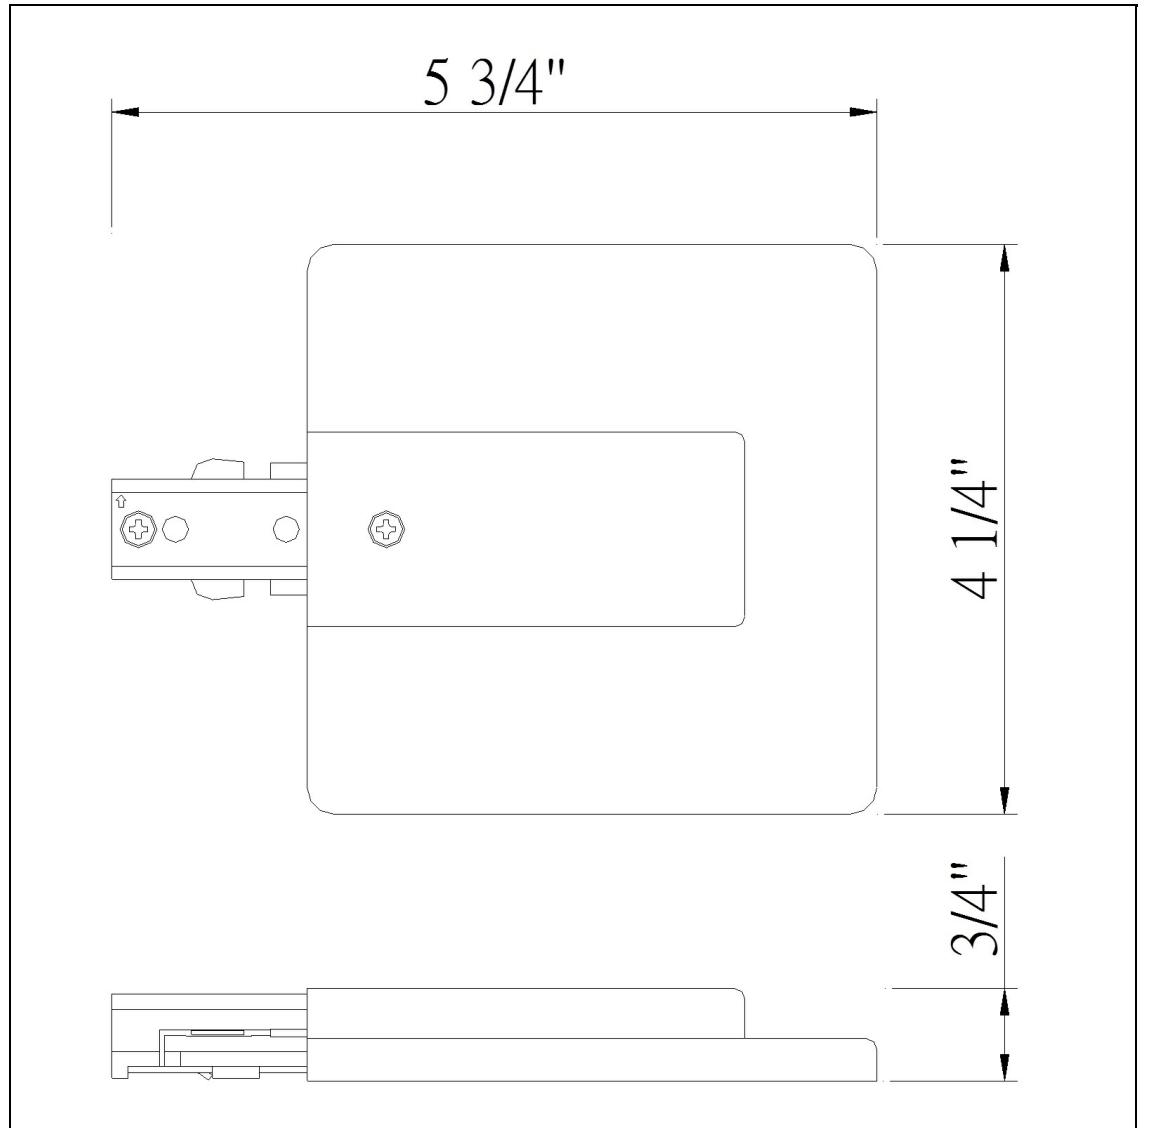

Product No. **HT-300-WH**

Description

Live End With Outlet Box Cover  
Durable Plastic Construction  
Ships in One Carton  
No Assembly Required  
Compatible with "H" Type Three Wire Single Circuit Track  
Compatible with "H" Type Three Wire Single Circuit Track  
0.75" Height Live End with Outlet Box Cover in White

Technical Specifications

<b>UPC</b>	020193067284	<b>Carton 1 Dimensions</b>	7.00 x 16.00 x 30.90
<b>Wattage</b>	N/A	<b>Carton 2 Dimensions</b>	0.00 x 0.00 x 30.90
<b>CRI</b>	N/A	<b>Package Dimensions</b>	L: 30.90 W: 16.00 H: 7.00
<b>Lumen</b>	N/A		
<b>Switch Type</b>	Track		
<b>Bulb Base</b>	N/A		
<b>Number of Lights</b>	N/A		
<b>Color</b>	White		
<b>Base Color</b>	White		