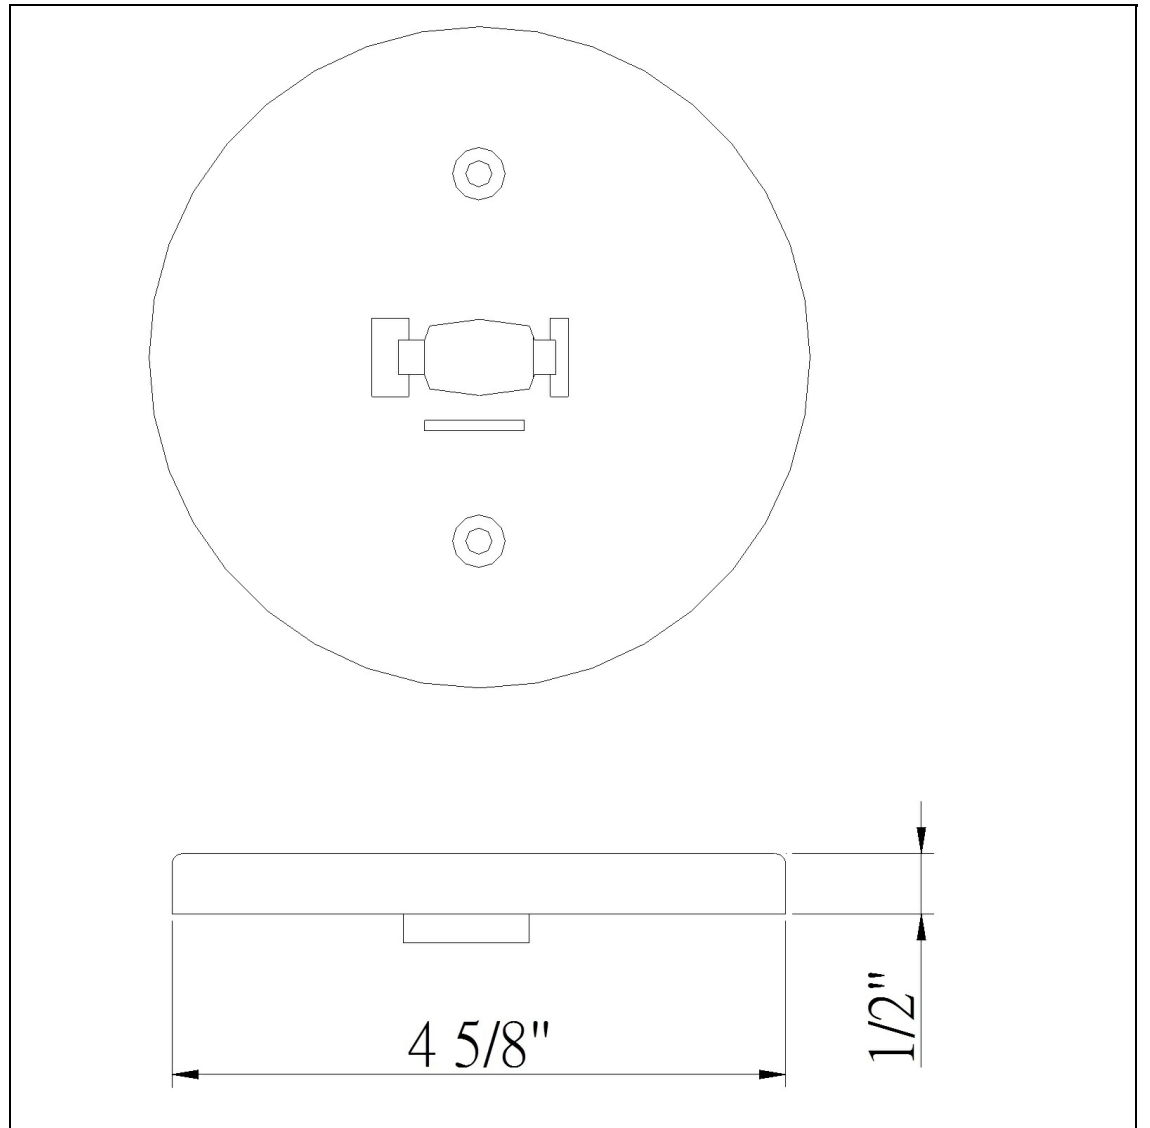

Product No. **HT-301-BS**

Description

Monopoint, Line Voltage, Round
Durable Plastic Construction
Ships in One Carton
No Assembly Required
Compatible with "H" Type Three Wire Single
Circuit Track
Compatible with "H" Type Three Wire Single
Circuit Track
0.5" Height Monopoint in Brushed Steel

Technical Specifications

UPC	020193067284	Carton 1 Dimensions	7.00 x 16.00 x 30.50
Wattage	N/A	Carton 2 Dimensions	0.00 x 0.00 x 30.50
CRI	N/A	Package Dimensions	L: 30.50 W: 16.00 H: 7.00
Lumen	N/A		
Switch Type	Track		
Bulb Base	N/A		
Number of Lights	N/A		
Color	Brushed Steel		
Base Color	Brushed Steel		