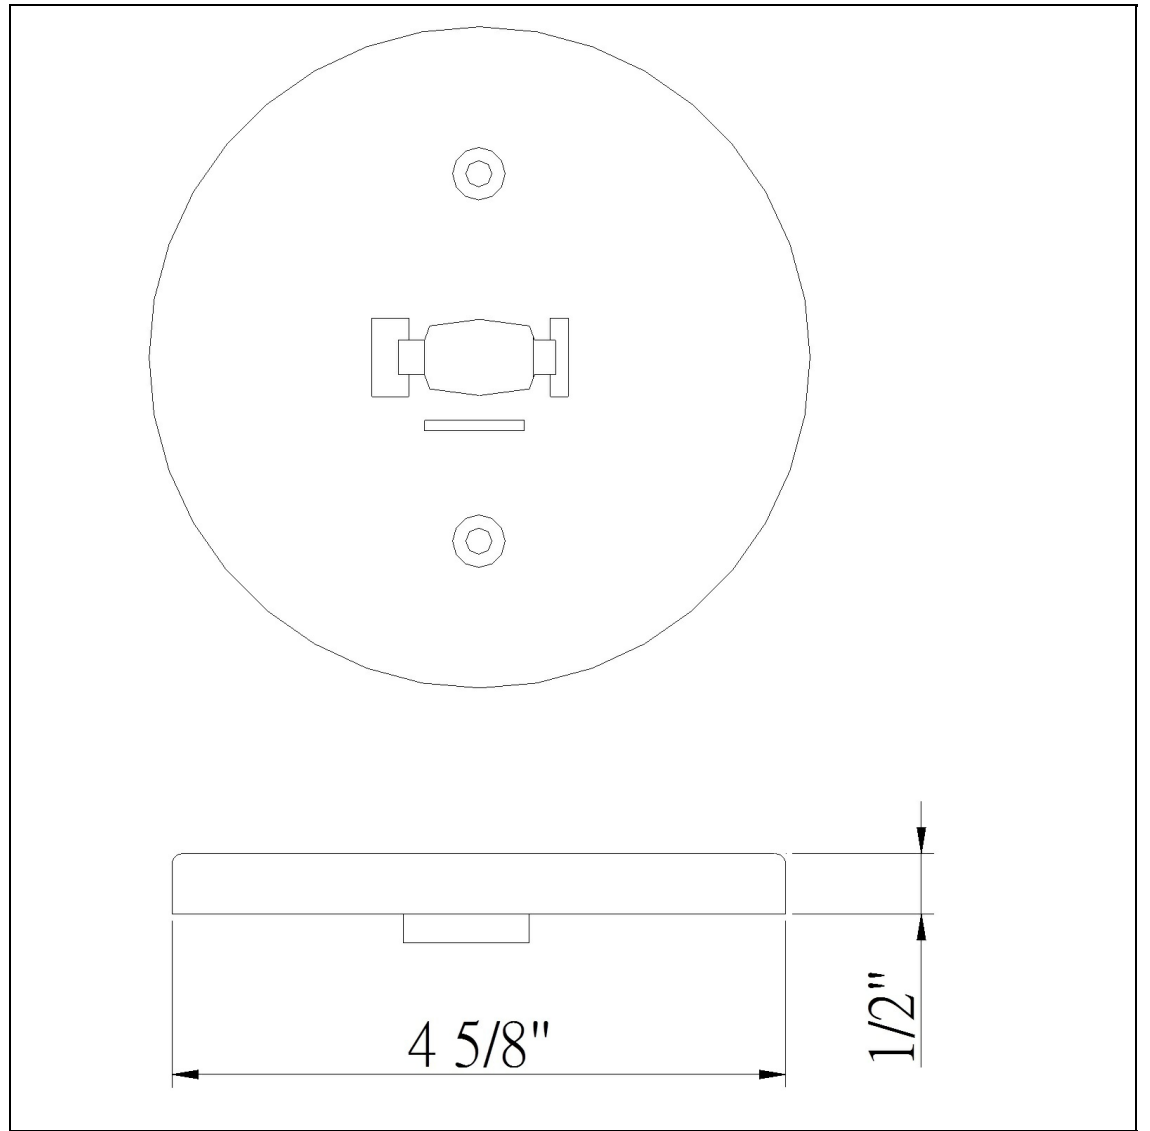

Product No. **HT-301-BS**

Description

Monopoint, Line Voltage, Round
Durable Plastic Construction
Ships in One Carton
No Assembly Required
Compatible with "H" Type Three Wire Single
Circuit Track
Compatible with "H" Type Three Wire Single
Circuit Track
0.5" Height Monopoint in Brushed Steel

Technical Specifications

UPC	020193067284	Carton 1 Dimensions	7.00 x 16.00 x 30.50
Wattage	N/A	Carton 2 Dimensions	0.00 x 0.00 x 30.50
CRI	N/A	Package Dimensions	L: 30.50 W: 16.00 H: 7.00
Lumen	N/A		
Switch Type	Track		
Bulb Base	N/A		
Number of Lights	N/A		
Color	Brushed Steel		
Base Color	Brushed Steel		