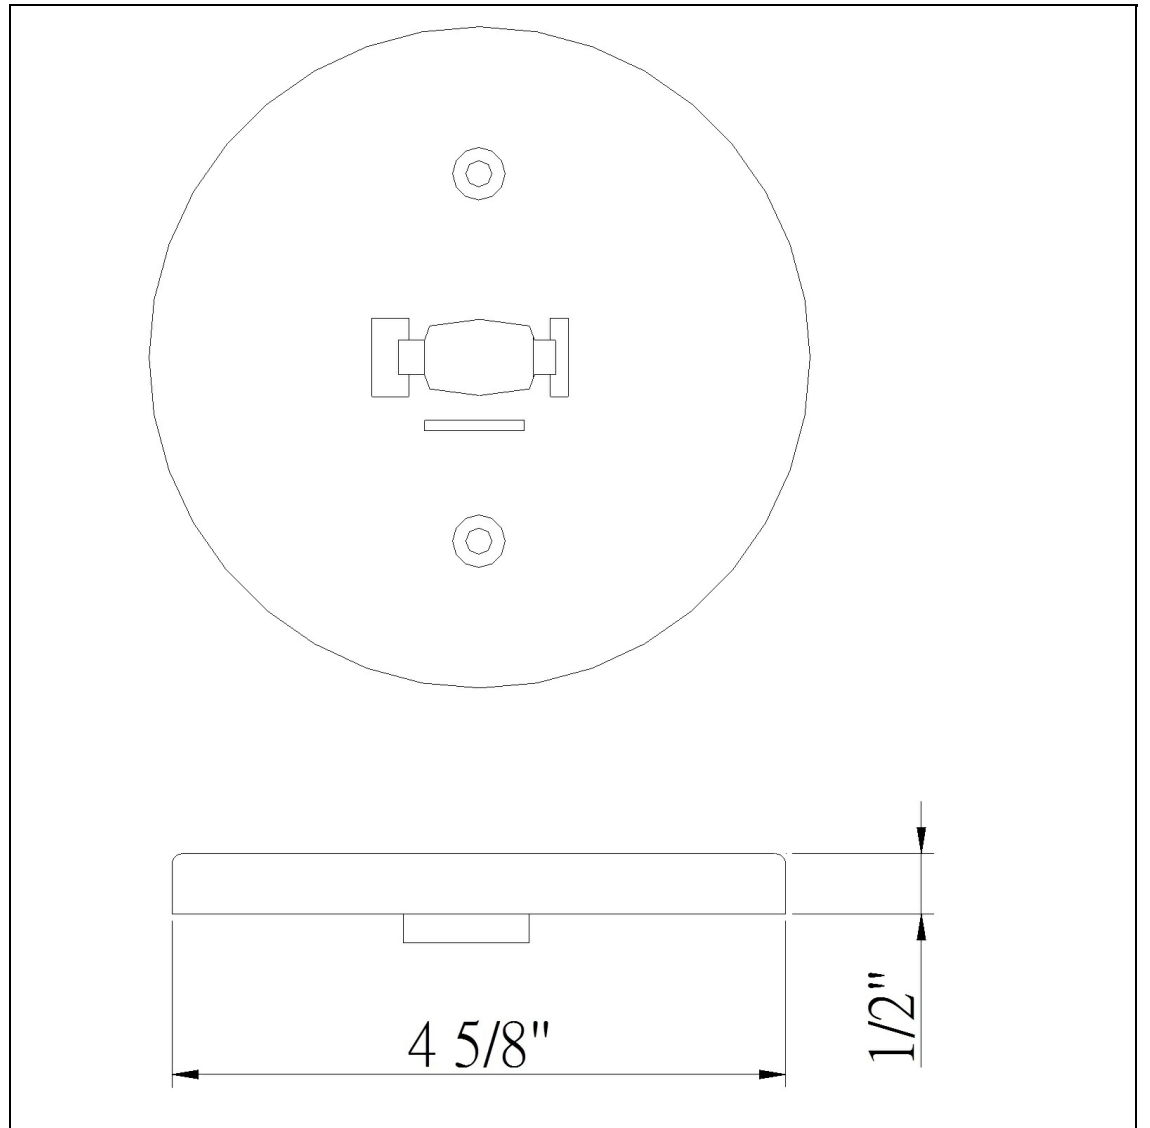

Product No. **HT-301-WH**

Description

Round Line Voltage Monopoint
Durable Plastic Construction
Ships in One Carton
No Assembly Required
Compatible with "H" Type Three Wire Single
Circuit Track
Compatible with "H" Type Three Wire Single
Circuit Track
0.5" Height Monopoint in White

Technical Specifications

UPC	020193067284	Carton 1 Dimensions	7.00 x 16.00 x 30.50
Wattage	N/A	Carton 2 Dimensions	0.00 x 0.00 x 30.50
CRI	N/A	Package Dimensions	L: 30.50 W: 16.00 H: 7.00
Lumen	N/A		
Switch Type	Track		
Bulb Base	N/A		
Number of Lights	N/A		
Color	White		
Base Color	White		