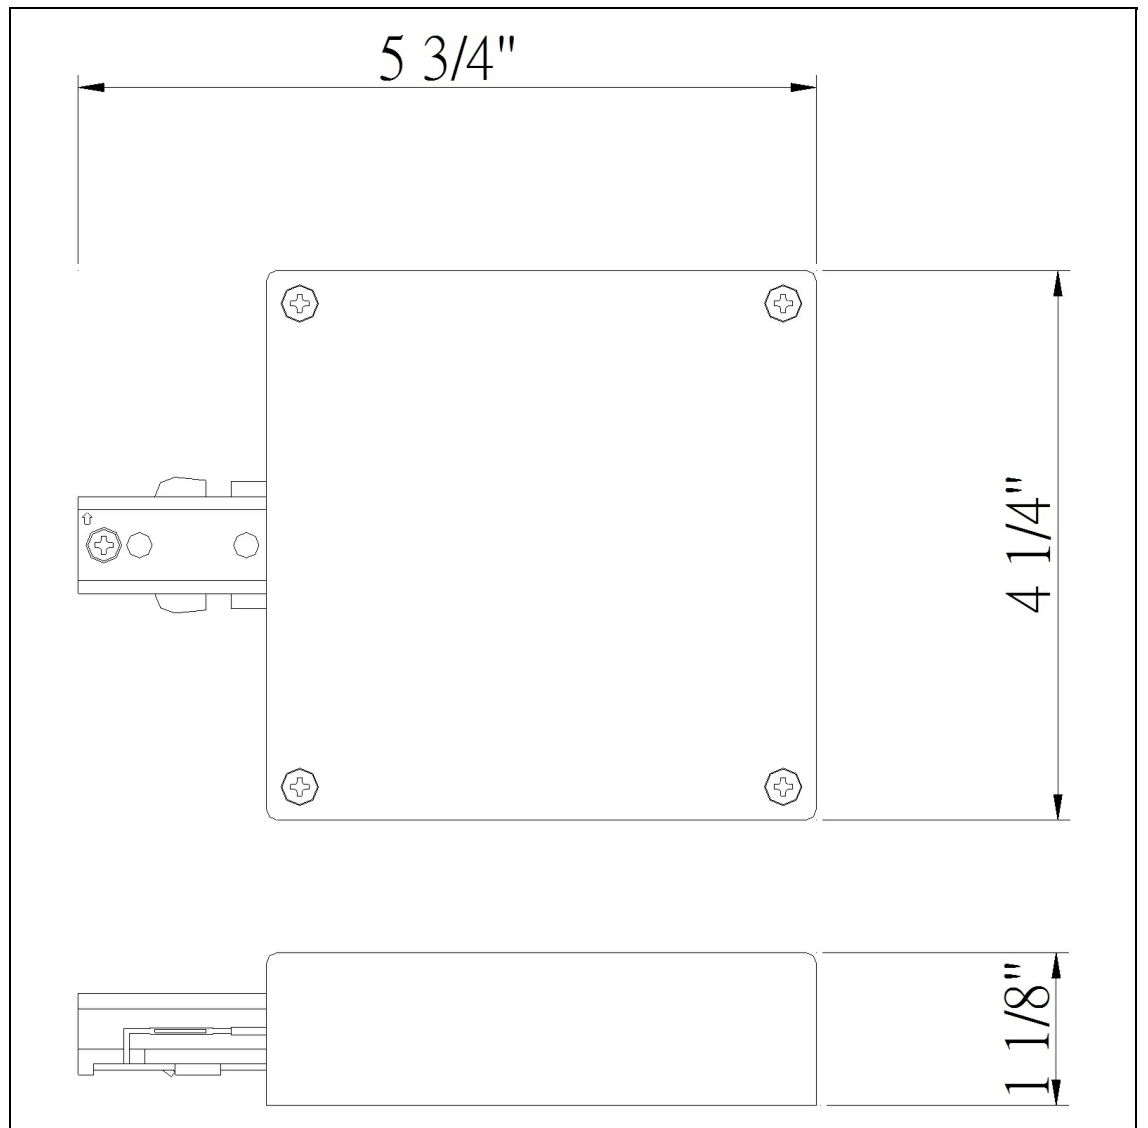

Product No. **HT-302-BK**

Description

T Bar Mount Live End Feed
Durable Metal Construction
Ships in One Carton
No Assembly Required
Compatible with "H" Type Three Wire Single Circuit Track
Compatible with "H" Type Three Wire Single Circuit Track
1.1" T Bar Mount Live End Feed in Black

Technical Specifications

UPC	020193067284	Carton 1 Dimensions	7.00 x 16.00 x 30.90
Wattage	N/A	Carton 2 Dimensions	0.00 x 0.00 x 30.90
CRI	N/A	Package Dimensions	L: 30.90 W: 16.00 H: 7.00
Lumen	N/A		
Switch Type	Track		
Bulb Base	N/A		
Number of Lights	N/A		
Color	Black		
Base Color	Black		