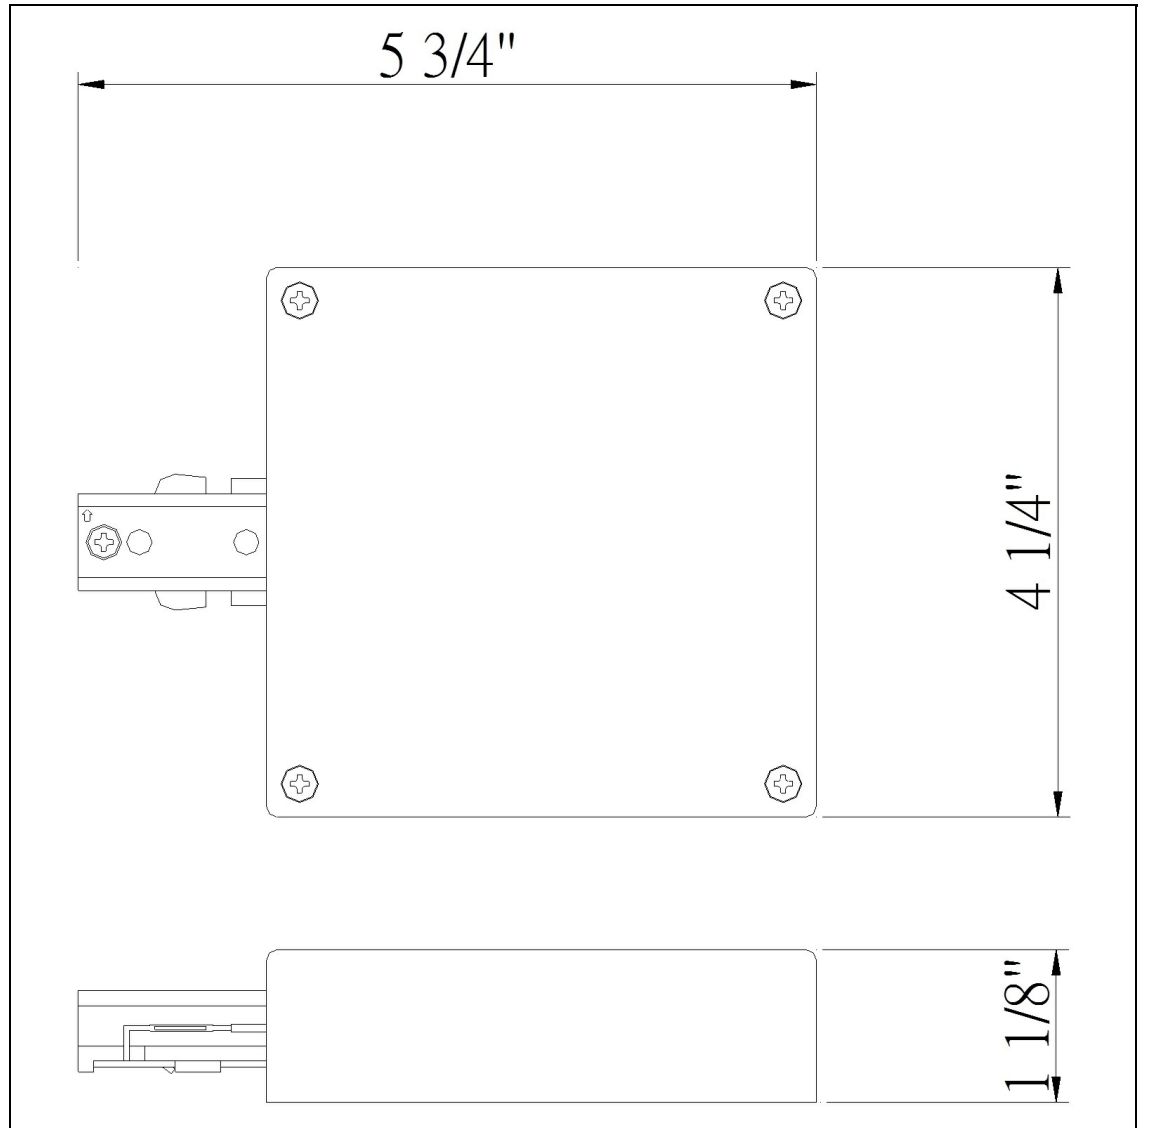

Product No. **HT-302-BK**

Description

T Bar Mount Live End Feed
Durable Metal Construction
Ships in One Carton
No Assembly Required
Compatible with "H" Type Three Wire Single
Circuit Track
Compatible with "H" Type Three Wire Single
Circuit Track
1.1" T Bar Mount Live End Feed in Black

Technical Specifications

UPC	020193067284
Wattage	N/A
CRI	N/A
Lumen	N/A
Switch Type	Track
Bulb Base	N/A
Number of Lights	N/A
Color	Black
Base Color	Black

Carton 1 Dimensions	7.00 x 16.00 x 30.90
Carton 2 Dimensions	0.00 x 0.00 x 30.90
Package Dimensions	L: 30.90 W: 16.00 H: 7.00