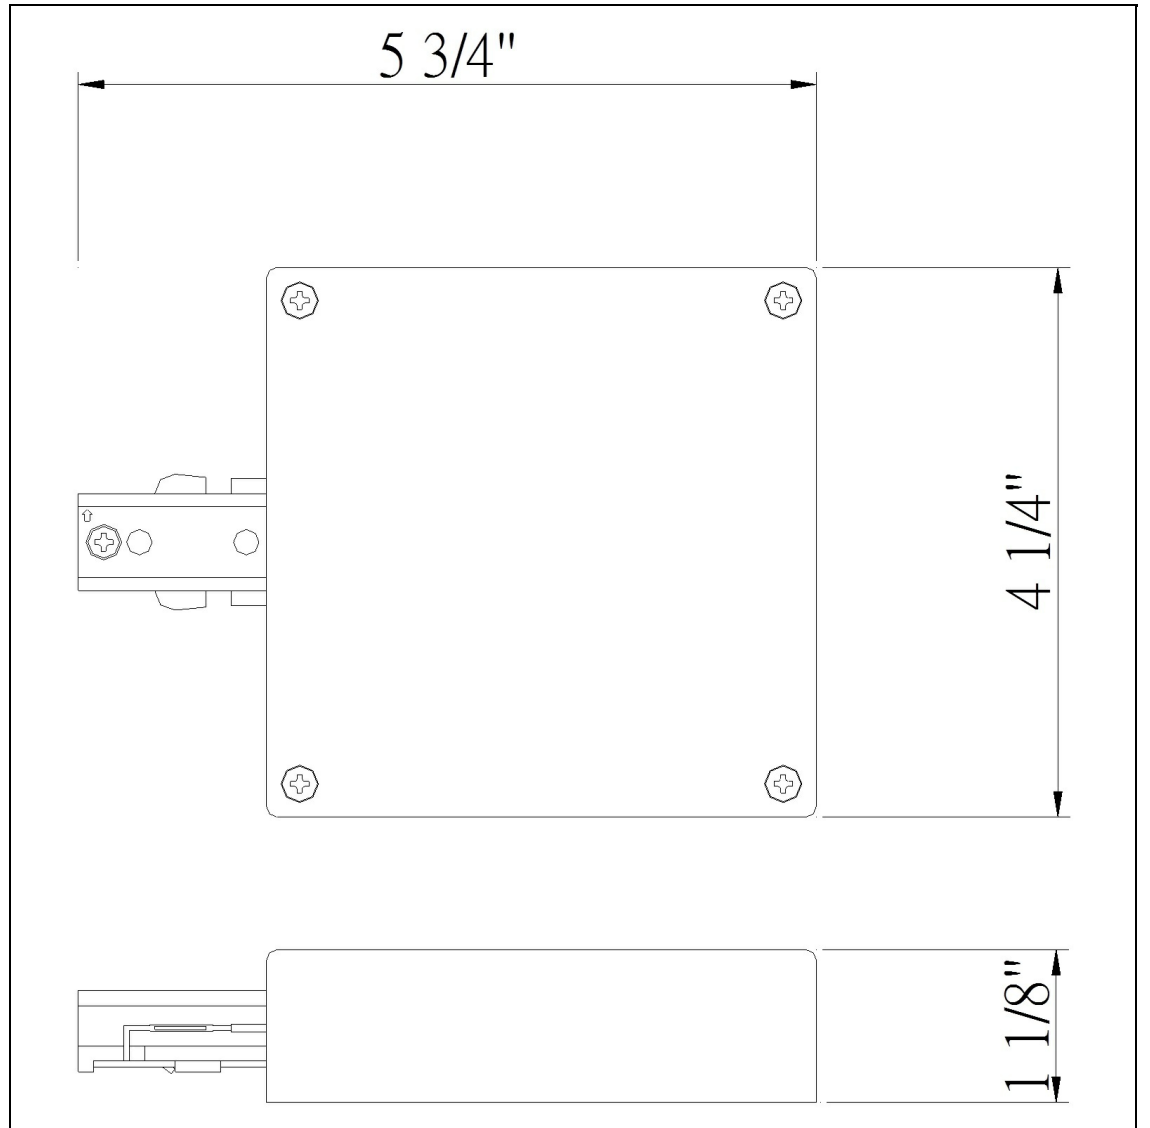

Product No. **HT-302-WH**

Description

T-Bar Mount Live End Feed  
Durable Metal Construction  
Ships in One Carton  
No Assembly Required  
Compatible with "H" Type Three Wire Single Circuit Track  
Compatible with "H" Type Three Wire Single Circuit Track  
1.1" T Bar Mount Live End Feed in White

Technical Specifications

<b>UPC</b>	020193067284
<b>Wattage</b>	N/A
<b>CRI</b>	N/A
<b>Lumen</b>	N/A
<b>Switch Type</b>	Track
<b>Bulb Base</b>	N/A
<b>Number of Lights</b>	N/A
<b>Color</b>	White
<b>Base Color</b>	White

<b>Carton 1 Dimensions</b>	7.00 x 16.00 x 30.90
<b>Carton 2 Dimensions</b>	0.00 x 0.00 x 30.90
<b>Package Dimensions</b>	L: 30.90 W: 16.00 H: 7.00