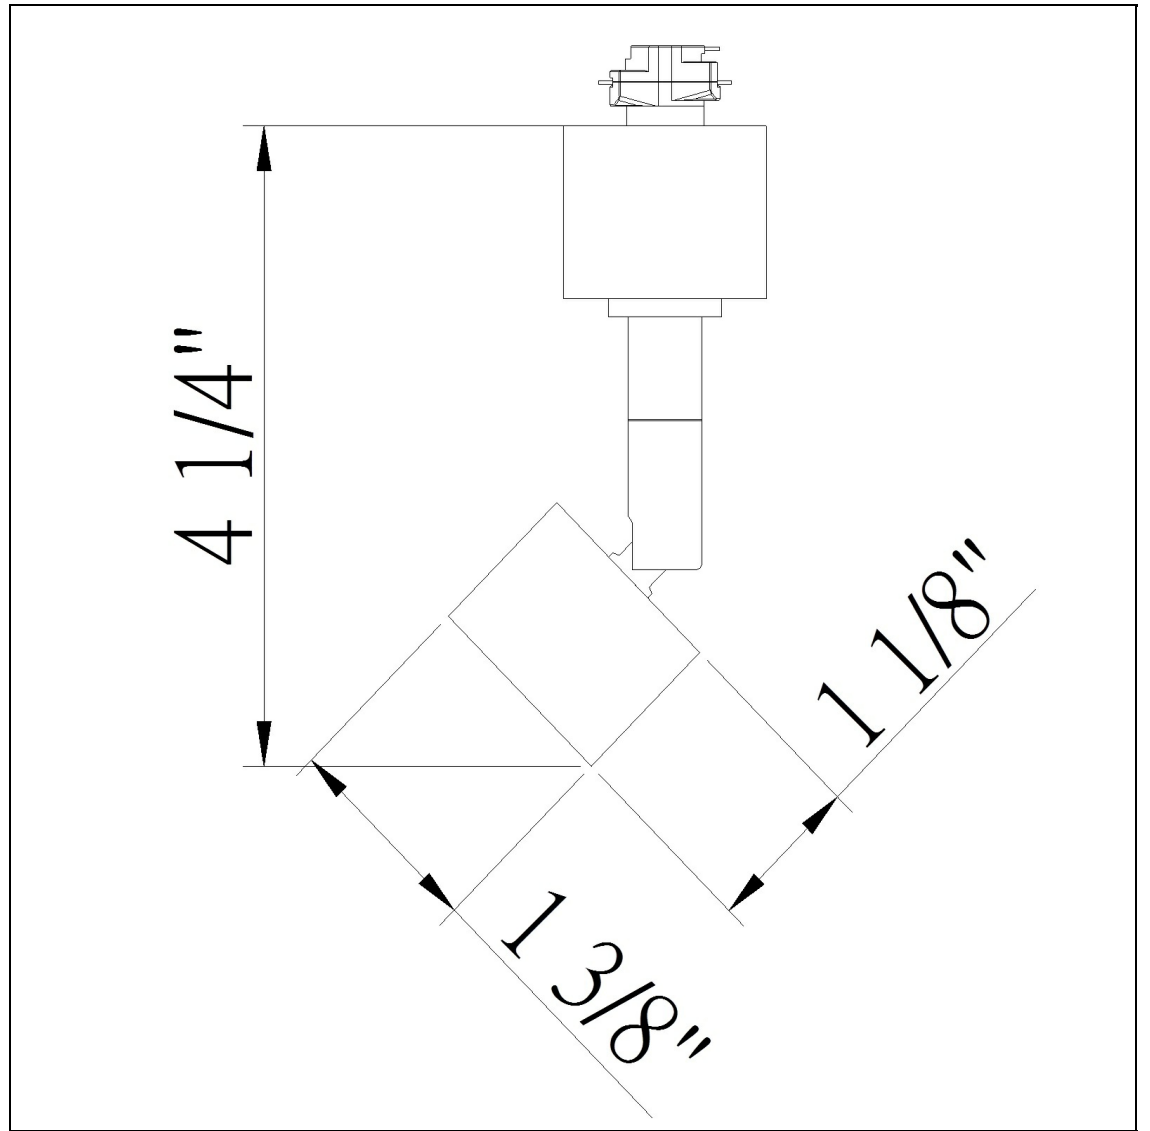

Product No. **HT-303-BK**

Description

Slope Ceiling Adopter For Line Volt
Durable Plastic Construction
Ships in One Carton
No Assembly Required
Compatible with "H" Type Three Wire Single
Circuit Track
Compatible with "H" Type Three Wire Single
Circuit Track
4.2" Height Ceiling Adapter in Black

Technical Specifications

| | | | |
|-------------------------|--------------|----------------------------|---------------------------|
| UPC | 020193067284 | Carton 1 Dimensions | 9.00 x 13.50 x 13.50 |
| Wattage | N/A | Carton 2 Dimensions | 0.00 x 0.00 x 13.50 |
| CRI | N/A | Package Dimensions | L: 13.50 W: 13.50 H: 9.00 |
| Lumen | N/A | | |
| Switch Type | Track | | |
| Bulb Base | N/A | | |
| Number of Lights | N/A | | |
| Color | Black | | |
| Base Color | Black | | |