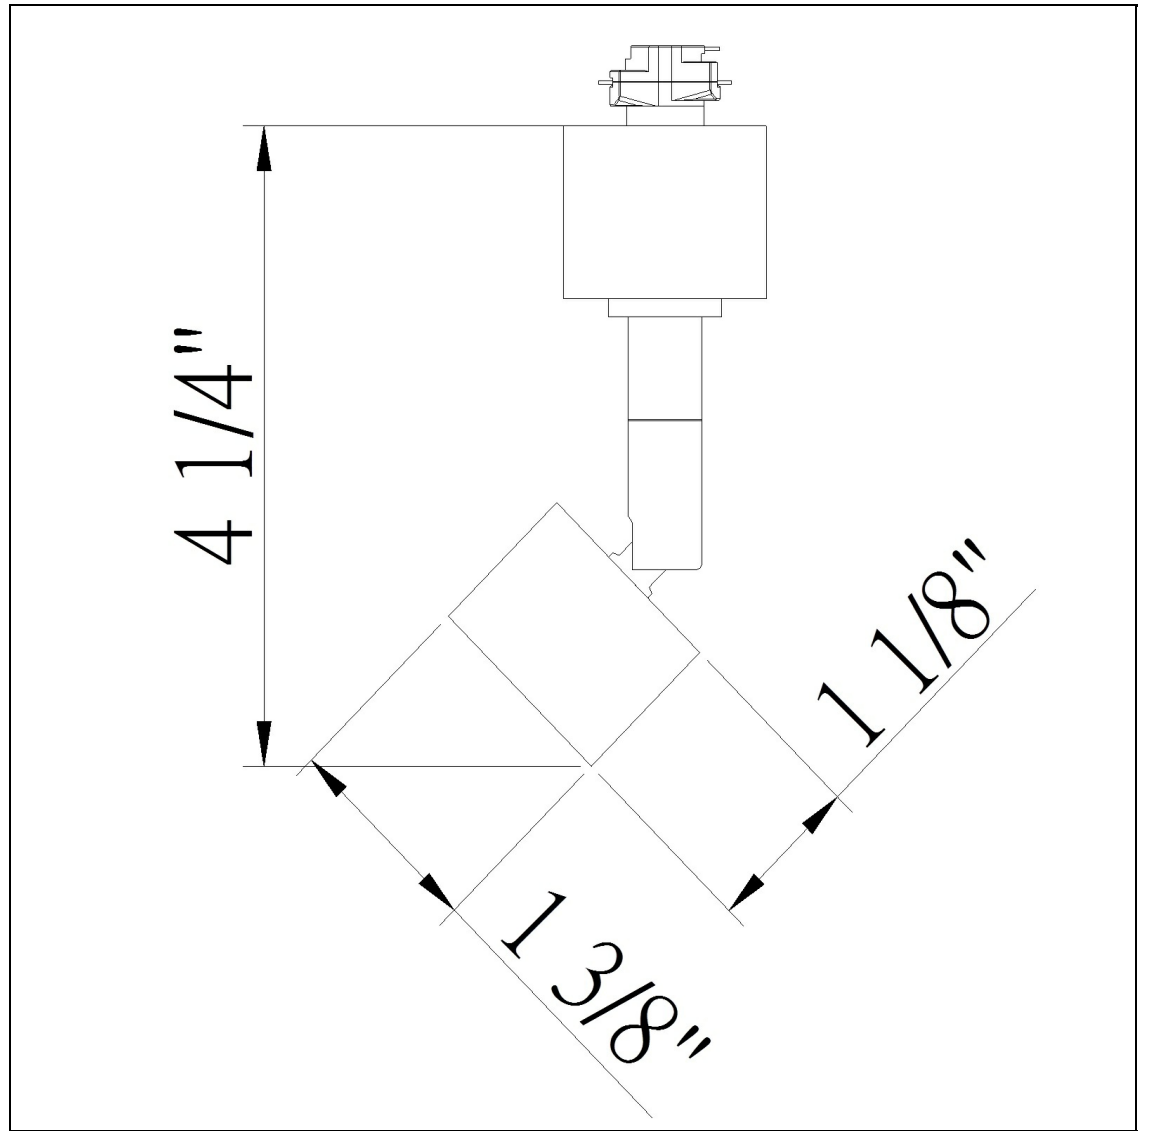

Product No. **HT-303-BK**

Description

Slope Ceiling Adopter For Line Volt
Durable Plastic Construction
Ships in One Carton
No Assembly Required
Compatible with "H" Type Three Wire Single
Circuit Track
Compatible with "H" Type Three Wire Single
Circuit Track
4.2" Height Ceiling Adapter in Black

Technical Specifications

UPC	020193067284	Carton 1 Dimensions	9.00 x 13.50 x 13.50
Wattage	N/A	Carton 2 Dimensions	0.00 x 0.00 x 13.50
CRI	N/A	Package Dimensions	L: 13.50 W: 13.50 H: 9.00
Lumen	N/A		
Switch Type	Track		
Bulb Base	N/A		
Number of Lights	N/A		
Color	Black		
Base Color	Black		