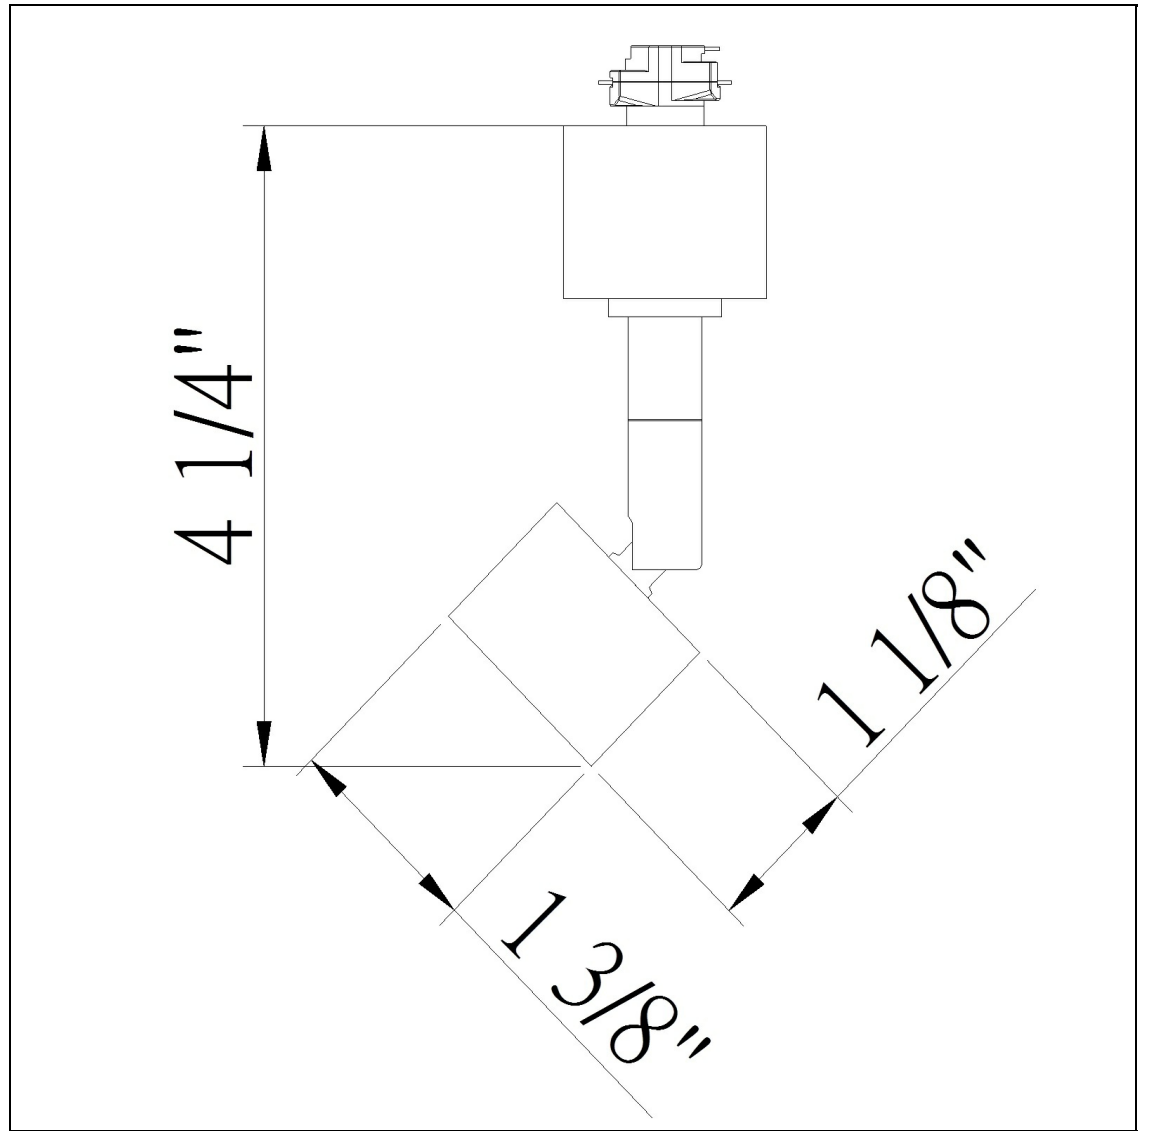

Product No. **HT-303-WH**

Description

Slope Ceiling Line Voltage Adopter
Durable Plastic Construction
Ships in One Carton
No Assembly Required
Compatible with "H" Type Three Wire Single
Circuit Track
Compatible with "H" Type Three Wire Single
Circuit Track
4.2" Height Ceiling Adapter in White

Technical Specifications

UPC	020193067284	Carton 1 Dimensions	9.00 x 13.50 x 13.50
Wattage	N/A	Carton 2 Dimensions	0.00 x 0.00 x 13.50
CRI	N/A	Package Dimensions	L: 13.50 W: 13.50 H: 9.00
Lumen	N/A		
Switch Type	Track		
Bulb Base	N/A		
Number of Lights	N/A		
Color	White		
Base Color	White		