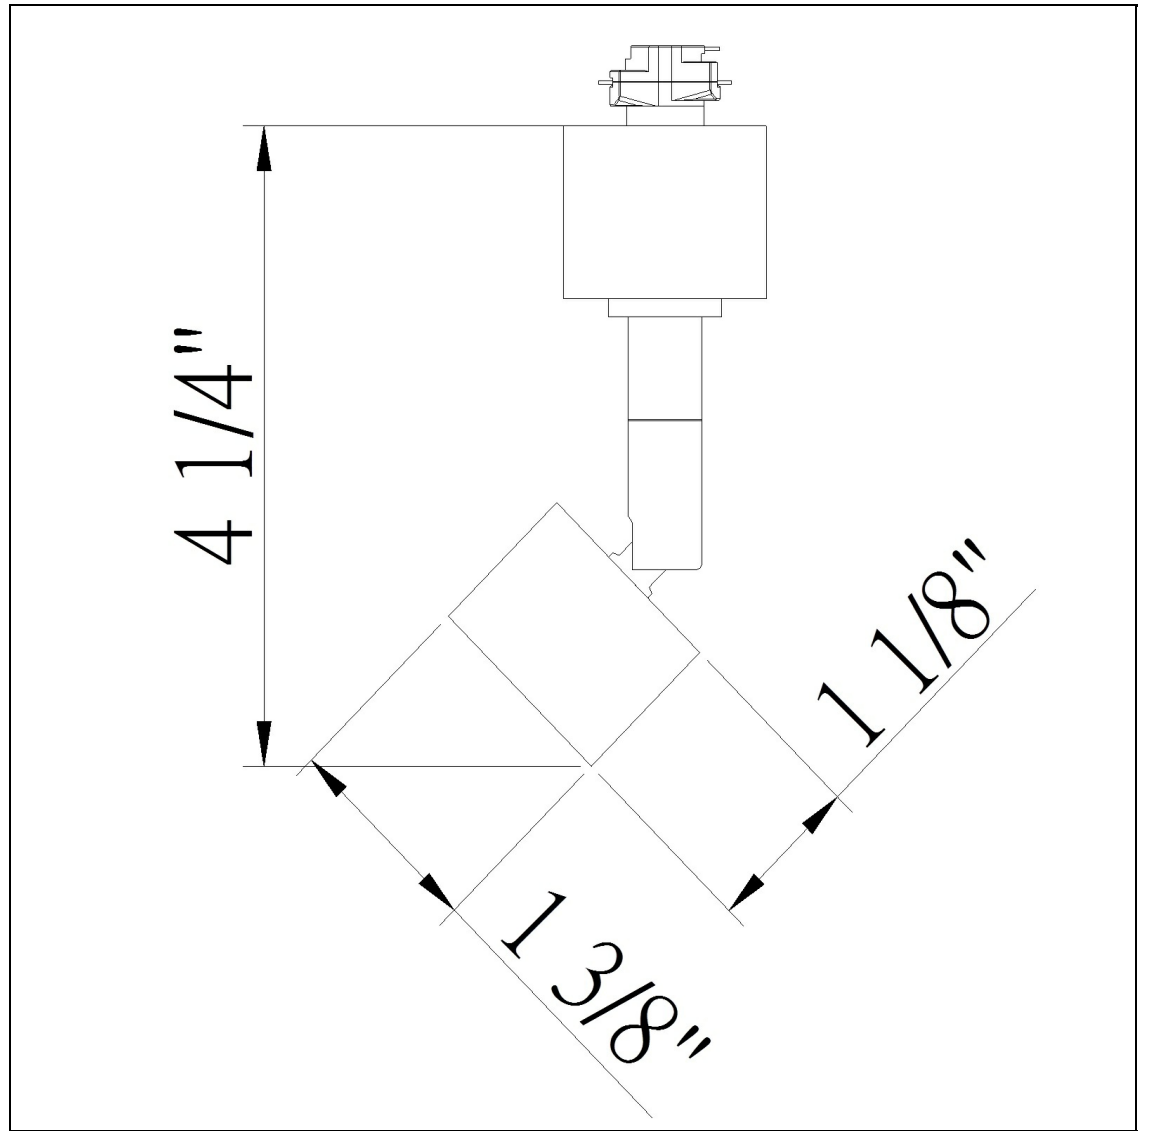

Product No. **HT-303-WH**

Description

Slope Ceiling Line Voltage Adopter  
Durable Plastic Construction  
Ships in One Carton  
No Assembly Required  
Compatible with "H" Type Three Wire Single  
Circuit Track  
Compatible with "H" Type Three Wire Single  
Circuit Track  
4.2" Height Ceiling Adapter in White

Technical Specifications

<b>UPC</b>	020193067284	<b>Carton 1 Dimensions</b>	9.00 x 13.50 x 13.50
<b>Wattage</b>	N/A	<b>Carton 2 Dimensions</b>	0.00 x 0.00 x 13.50
<b>CRI</b>	N/A	<b>Package Dimensions</b>	L: 13.50 W: 13.50 H: 9.00
<b>Lumen</b>	N/A		
<b>Switch Type</b>	Track		
<b>Bulb Base</b>	N/A		
<b>Number of Lights</b>	N/A		
<b>Color</b>	White		
<b>Base Color</b>	White		